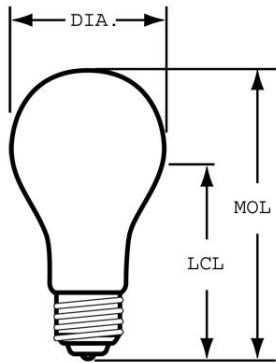

GE
Lighting

27495 - 40A15/F/CD

GE appliance 40 watt A15 1-pack

- GE's specialty bulbs offer innovative solutions for a variety of lighting needs.
- GE's Appliance Lights can be used in many household appliances such as microwaves, refrigerators and ovens.
- 120 volts
- A15 shape with medium base for use in appliances
- Lasts 1500 hours
- Whether you're cooking it or keeping it fresh GE appliance lights lets you see it. They're specially designed to withstand high or low temperatures and feature a rugged filament that resists vibration, perfect for microwaves, refrigerators and ovens

GENERAL CHARACTERISTICS

Lamp Type	Incandescent - A-line
Bulb	A15
Base	Medium Screw (E26)
Filament	C-9
Bulb Finish	Frost
Rated Life (NOM)	1500.0 h
Bulb Material	Soft glass
Primary Application	Standard;Ceiling Fan

PHOTOMETRIC CHARACTERISTICS

Initial Lumens (NOM)	355.0
Color Temperature (NOM)	2600.0 K
Nominal Initial Lumens per Watt (NOM)	8.875

ELECTRICAL CHARACTERISTICS

Wattage (NOM)	40.0
Voltage (NOM)	120.0
Burn Position	Universal burning position

DIMENSIONS

Maximum Overall Length (MOL) (NOM)	3.500 in(88.9 mm)
Bulb Diameter (DIA) (NOM)	1.875 in(47.6 mm)
Light Center Length (LCL) (NOM)	2.370 in(60.2 mm)

PRODUCT INFORMATION

Product Code	27495
Description	40A15/F/CD
Standard Package	BUNDLE
Standard Package GTIN	30043168274952
Standard Package Quantity	60
Sales Unit	Unit
No Of Items Per Sales Unit	1
No Of Items Per Standard Package	60
UPC	043168274951