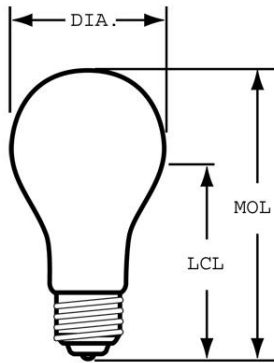

GE
Lighting

27495 - 40A15/F/CD

GE appliance 40 watt A15 1-pack

- GE's specialty bulbs offer innovative solutions for a variety of lighting needs.
- GE's Appliance Lights can be used in many household appliances such as microwaves, refrigerators and ovens.
- 120 volts
- A15 shape with medium base for use in appliances
- Lasts 1500 hours
- Whether you're cooking it or keeping it fresh GE appliance lights lets you see it. They're specially designed to withstand high or low temperatures and feature a rugged filament that resists vibration, perfect for microwaves, refrigerators and ovens

GENERAL CHARACTERISTICS

Lamp Type	Incandescent - A-line
Bulb	A15
Base	Medium Screw (E26)
Filament	C-9
Bulb Finish	Frost
Rated Life (NOM)	1500.0 h
Bulb Material	Soft glass
Primary Application	Standard;Ceiling Fan

PHOTOMETRIC CHARACTERISTICS

Initial Lumens (NOM)	355.0
Color Temperature (NOM)	2600.0 K
Nominal Initial Lumens per Watt (NOM)	8.875

ELECTRICAL CHARACTERISTICS

Wattage (NOM)	40.0
Voltage (NOM)	120.0
Burn Position	Universal burning position

DIMENSIONS

Maximum Overall Length (MOL) (NOM)	3.500 in(88.9 mm)
Bulb Diameter (DIA) (NOM)	1.875 in(47.6 mm)
Light Center Length (LCL) (NOM)	2.370 in(60.2 mm)

PRODUCT INFORMATION

Product Code	27495
Description	40A15/F/CD
Standard Package	BUNDLE
Standard Package GTIN	30043168274952
Standard Package Quantity	60
Sales Unit	Unit
No Of Items Per Sales Unit	1
No Of Items Per Standard Package	60
UPC	043168274951