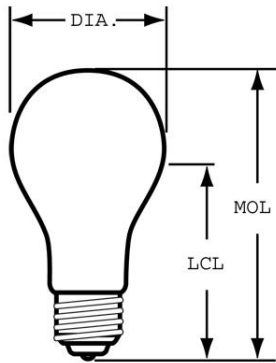

GE
Lighting

27495 - 40A15/F/CD

GE appliance 40 watt A15 1-pack

- GE's specialty bulbs offer innovative solutions for a variety of lighting needs.
- GE's Appliance Lights can be used in many household appliances such as microwaves, refrigerators and ovens.
- 120 volts
- A15 shape with medium base for use in appliances
- Lasts 1500 hours
- Whether you're cooking it or keeping it fresh GE appliance lights lets you see it. They're specially designed to withstand high or low temperatures and feature a rugged filament that resists vibration, perfect for microwaves, refrigerators and ovens

GENERAL CHARACTERISTICS

Lamp Type	Incandescent - A-line
Bulb	A15
Base	Medium Screw (E26)
Filament	C-9
Bulb Finish	Frost
Rated Life (NOM)	1500.0 h
Bulb Material	Soft glass
Primary Application	Standard;Ceiling Fan

DIMENSIONS

Maximum Overall Length (MOL) (NOM)	3.500 in(88.9 mm)
Bulb Diameter (DIA) (NOM)	1.875 in(47.6 mm)
Light Center Length (LCL) (NOM)	2.370 in(60.2 mm)

PRODUCT INFORMATION

Product Code	27495
Description	40A15/F/CD
Standard Package	BUNDLE
Standard Package GTIN	30043168274952
Standard Package Quantity	60
Sales Unit	Unit
No Of Items Per Sales Unit	1
No Of Items Per Standard Package	60
UPC	043168274951