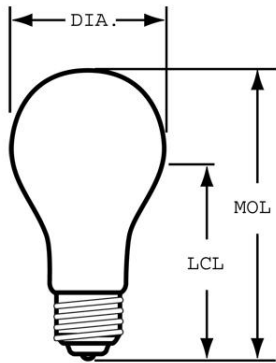

GE
Lighting

15206 - 40A15 CARD 12PK

GE appliance 40 watt A15 1-pack

- GE's specialty bulbs offer innovative solutions for a variety of lighting needs.
- GE's Appliance Lights can be used in many household appliances such as microwaves, refrigerators and ovens.
- 120 volts
- A15 shape with medium base for use in appliances
- Lasts 1500 hours
- Whether you're cooking it or keeping it fresh GE appliance lights lets you see it. They're specially designed to withstand high or low temperatures and feature a rugged filament that resists vibration, perfect for microwaves, refrigerators and ovens

GENERAL CHARACTERISTICS

Lamp Type	Incandescent - A-line
Bulb	A15
Base	Medium Screw (E26)
Filament	C-9
Bulb Finish	Clear
Rated Life	1500.0 hrs
Bulb Material	Soft glass
Primary Application	Appliance;Standard;Ceiling Fan

PHOTOMETRIC CHARACTERISTICS

Initial Lumens	415.0
Color Temperature	2600.0 K
Nominal Initial Lumens per Watt	10

ELECTRICAL CHARACTERISTICS

Wattage	40.0
Voltage	120.0

DIMENSIONS

Maximum Overall Length (MOL)	3.5000 in(88.9 mm)
Bulb Diameter (DIA)	1.875 in(47.6 mm)
Light Center Length (LCL)	2.370 in(60.2 mm)