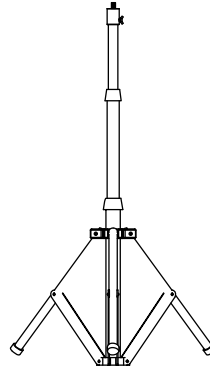

Physical Information

Lamp Description	(A) Length (in)	(B) Diameter (in)
60W Work Light	9.7	6.7
100W Work Light	11.6	6.7
130W Work Light	12.5	6.7

Luminaire Length with Mounting Accessories

Lamp Description	Standard Hook Mount (included in the box) (in)	Industrial Hook Mount* (in)	Magnetic Hook Mount* (in)	1/4 NPT Stem Mount* (in)	5/8 NPT Stem Mount* (in)	Tripod/Portable Stand* (in)
60W Work Light	13.0	14.6	11.1	11.3	11.3	70.8
100W Work Light	14.9	16.5	13.0	13.1	13.1	72.6
130W Work Light	15.7	17.4	13.9	14.1	14.1	73.5

*Accessories purchased separately

Accessories

Item Number	Ordering Abbreviation	Description
41147	LEDWORKLIGHTTRIPOD	Tripod/Portable Stand
41148	LEDWORKLIGHTMOUNTINGPACK	Work Light Mounting Pack
41921	LEDWORKLIGHT1AREMOTE	Replacement Work Light Remote*

*(Sold in units of 5)

Work Light Mounting Pack

Work Light Tripod

Work Light Remote

Additional Specifications

- The SYLVANIA ULTRA LED™ Work Light is an integrated LED fixture with no replaceable components
- Not intended for use in dimming applications
- Not suitable for outdoor fixtures with air vents
- Should not be directly exposed to water