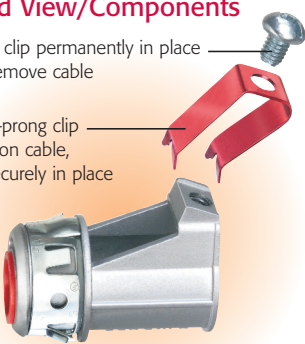

## Largest Line. Widest Cable Ranges. Fastest Installation.

### Snap2It Connectors

**with and without Insulated Throat and Angled Two-prong Clip**

- **Easy installation** snap cable into fitting; assembly into box...No tools!
- **Angled clip** locks onto MC cable No pullout
- **Removal, reusable**  
From cable: Loosen screw on top of connector. Pull cable out.  
From box: Slip screwdriver under Snap-Tite ring and twist.

### 4010AST Exploded View/Components

Screw holds clip permanently in place  
Loosen to remove cable

Angled, two-prong clip locks down on cable, holding it securely in place

Insulated throat

Check that the cable's outer diameter (OD) listed by the cable manufacturer is within the OD cable range listed for the fitting. The cable jacket should never go through the end stop (of fitting).