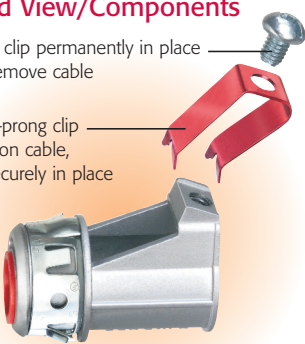

## Largest Line. Widest Cable Ranges. Fastest Installation.

### Snap2It Connectors

**with and without Insulated Throat and Angled Two-prong Clip**

- **Easy installation** snap cable into fitting; assembly into box...No tools!
- **Angled clip locks onto MC cable** No pullout
- **Removal, reusable**  
From cable: Loosen screw on top of connector. Pull cable out.  
From box: Slip screwdriver under Snap-Tite ring and twist.

### 4010AST Exploded View/Components

Screw holds clip permanently in place  
Loosen to remove cable

Angled, two-prong clip locks down on cable, holding it securely in place

Insulated throat

Check that the cable's outer diameter (OD) listed by the cable manufacturer is within the OD cable range listed for the fitting. The cable jacket should never go through the end stop (of fitting).