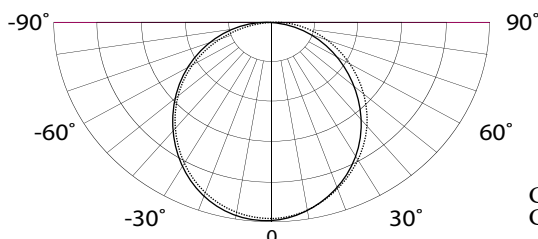

Photometrics

LED 3-Complete

Model #	Amperage	Wattage
3LC2-8-xx	0.06	6.5
3LC2-16-xx	0.10	11
3LC2-24-xx	0.13	14.7
3LC2-32-xx	0.067	16.8

PROJECT: TYPE:

LOCATION: CAT:

Dark Bronze

White

Description