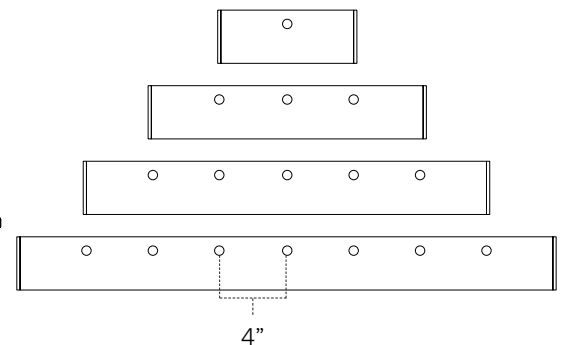

Part Number	A	B	C
3LC-8	8"	3-5/8"	15/16"
3LC-16	16"	3-5/8"	15/16"
3LC-24	24"	3-5/8"	15/16"
3LC-32	32"	3-5/8"	15/16"

Easy access to wiring compartment

Convenient rear access door

1/2" knockouts located on back end and underside of fixture, spaced every 4"