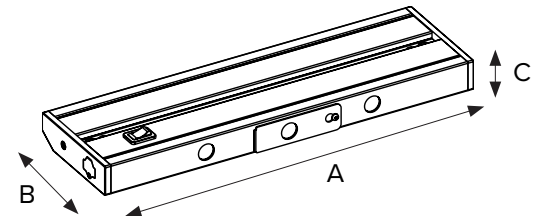

Mounting

Captive screws and quick stab wire connectors plus quick access door for hardwire installations

Applications

Under-cabinets, Task Lighting

Technical Information

Length	8"		16"	24"	32"	
Finish	DB	WH	DB	DB	DB	WH
Voltage	120V AC, 60Hz					
CCT	2400K-3000K-4000K					
CRI	80+ (2400K) / 90+ (3000K / 4000K)					
Wattage	6.4W		12.8W	14W	16.5W	
Lumens	340Lm	420Lm	690Lm	810Lm	910Lm	1100Lm
Max Run	150 Watts					
Beam Angle	106°					
Dimming	5-100% with most standard 2-wire and CL dimmers					
Rating	Energy Star, cETLus Listed, dry locations					
Rated Life	35,000 Hours					