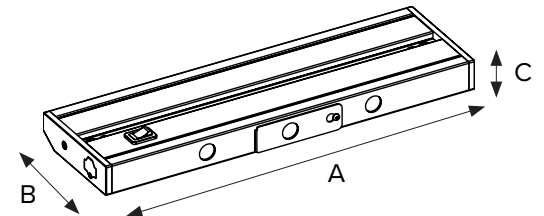

Mounting

Captive screws and quick stab wire connectors plus quick access door for hardwire installations

Applications

Under-cabinets, Task Lighting

Technical Information

Length	8"		16"	24"	32"	
Finish	DB	WH	DB	DB	DB	WH
Voltage	120V AC, 60Hz					
CCT	2400K-3000K-4000K					
CRI	80+ (2400K) / 90+ (3000K / 4000K)					
Wattage	6.4W		12.8W	14W	16.5W	
Lumens	340Lm	420Lm	690Lm	810Lm	910Lm	1100Lm
Max Run	150 Watts					
Beam Angle	106°					
Dimming	5-100% with most standard 2-wire and CL dimmers					
Rating	Energy Star, cETLus Listed, dry locations					
Rated Life	35,000 Hours					

Part Number	A	B	C
3LC-8	8"	3-5/8"	15/16"
3LC-16	16"	3-5/8"	15/16"
3LC-24	24"	3-5/8"	15/16"
3LC-32	32"	3-5/8"	15/16"

Easy access to wiring compartment

Convenient rear access door

1/2" knockouts located on back end and underside of fixture, spaced every 4"

Recommended Power Supplies

Part Number	Description	Finish	Application	Primary & Secondary	Total Wattage	Listing	Dimensions
ALC-BOX-DB	Hardwire box with male/female Molex connections, end power connection ports, (6) 3/8" knockouts, and On/Off rocker switch	Dark Bronze	Dry location	120V AC	150 x 2	cETLus	7-3/8"L x 2-1/8"W x 1"H
ALC-BOX-WH		White					
ALC-PC6-BK	6ft power cord with 3-prong grounded plug and Molex connector	Black	Dry location	120V AC	150	cETLus	6ft length
ALC-PC6-WH		White					