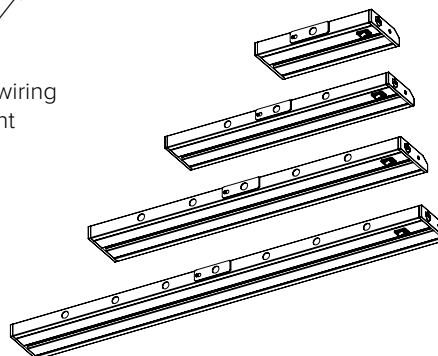

Mounting

Captive screws and quick stab wire connectors plus quick access door for hardwire installations

Applications

Under-cabinets, Task Lighting

Technical Information

Length	8"		16"	24"	32"	
Finish	DB	WH	DB	DB	DB	WH
Voltage	120V AC, 60Hz					
CCT	2400K-3000K-4000K					
CRI	80+ (2400K) / 90+ (3000K / 4000K)					
Wattage	6.4W		12.8W	14W	16.5W	
Lumens	340Lm	420Lm	690Lm	810Lm	910Lm	1100Lm
Max Run	150 Watts					
Beam Angle	106°					
Dimming	5-100% with most standard 2-wire and CL dimmers					
Rating	Energy Star, cETLus Listed, dry locations					
Rated Life	35,000 Hours					

Part Number	A	B	C
3LC-8	8"	3-5/8"	15/16"
3LC-16	16"	3-5/8"	15/16"
3LC-24	24"	3-5/8"	15/16"
3LC-32	32"	3-5/8"	15/16"

Easy access to wiring compartment

Convenient rear access door

1/2" knockouts located on back end and underside of fixture, spaced every 4"

Ordering Information

3LC 24-30-40 Undercabinet

3LC fixtures include:

- (1) 3/8" Clamp connector
- (1) Inline/direct connector
- (2) Captive mounting screws
- (2) Mounting hole covers

Example Part # **3LC-32-DB**