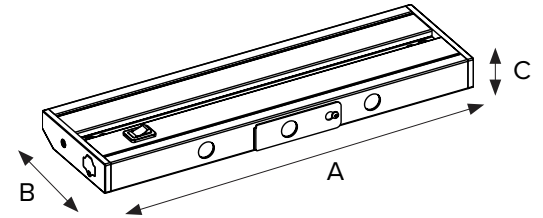

Mounting

Captive screws and quick stab wire connectors plus quick access door for hardwire installations

Applications

Under-cabinets, Task Lighting

Technical Information

Length	8"		16"	24"	32"	
Finish	DB	WH	DB	DB	DB	WH
Voltage	120V AC, 60Hz					
CCT	2400K-3000K-4000K					
CRI	80+ (2400K) / 90+ (3000K / 4000K)					
Wattage	6.4W		12.8W	14W	16.5W	
Lumens	340Lm	420Lm	690Lm	810Lm	910Lm	1100Lm
Max Run	150 Watts					
Beam Angle	106°					
Dimming	5-100% with most standard 2-wire and CL dimmers					
Rating	Energy Star, cETLus Listed, dry locations					
Rated Life	35,000 Hours					