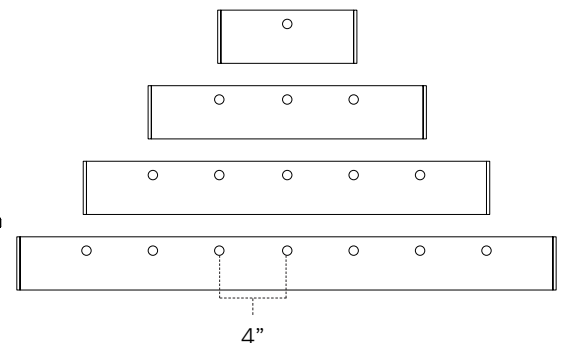

Mounting

Captive screws and quick stab wire connectors plus quick access door for hardwire installations

Applications

Under-cabinets, Task Lighting

Technical Information

Length	8"		16"	24"	32"	
Finish	DB	WH	DB	DB	DB	WH
Voltage	120V AC, 60Hz					
CCT	2400K-3000K-4000K					
CRI	80+ (2400K) / 90+ (3000K / 4000K)					
Wattage	6.4W		12.8W	14W	16.5W	
Lumens	340Lm	420Lm	690Lm	810Lm	910Lm	1100Lm
Max Run	150 Watts					
Beam Angle	106°					
Dimming	5-100% with most standard 2-wire and CL dimmers					
Rating	Energy Star, cETLus Listed, dry locations					
Rated Life	35,000 Hours					

Part Number	A	B	C
3LC-8	8"	3-5/8"	15/16"
3LC-16	16"	3-5/8"	15/16"
3LC-24	24"	3-5/8"	15/16"
3LC-32	32"	3-5/8"	15/16"

Easy access to wiring compartment

Convenient rear access door

1/2" knockouts located on back end and underside of fixture, spaced every 4"

Ordering Information

3LC 24-30-40 Undercabinet

3LC fixtures include:

- (1) 3/8" Clamp connector
- (1) Inline/direct connector
- (2) Captive mounting screws
- (2) Mounting hole covers

Example Part # **3LC-32-DB**

Recommended Power Supplies

Part Number	Description	Finish	Application	Primary & Secondary	Total Wattage	Listing	Dimensions
ALC-BOX-DB	Hardwire box with male/female Molex connections, end power connection ports, (6) 3/8" knockouts, and On/Off rocker switch	Dark Bronze	Dry location	120V AC	150 x 2	cETLus	7-3/8"L x 2-1/8"W x 1"H
ALC-BOX-WH		White					
ALC-PC6-BK	6ft power cord with 3-prong grounded plug and Molex connector	Black	Dry location	120V AC	150	cETLus	6ft length
ALC-PC6-WH		White					