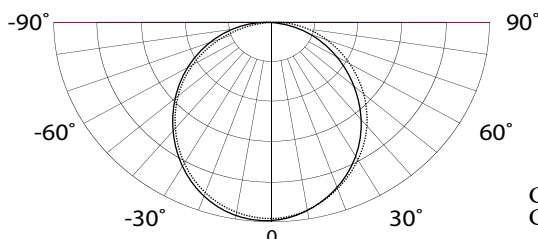

Photometrics

LED 3-Complete

Model #	Amperage	Wattage
3LC2-8-xx	0.06	6.5
3LC2-16-xx	0.10	11
3LC2-24-xx	0.13	14.7
3LC2-32-xx	0.067	16.8