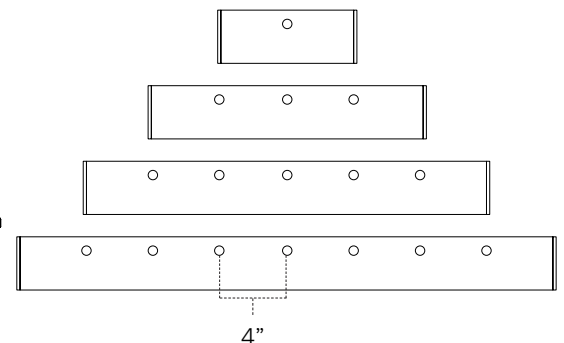

Mounting

Captive screws and quick stab wire connectors plus quick access door for hardwire installations

Applications

Under-cabinets, Task Lighting

Technical Information

Length	8"		16"	24"	32"	
Finish	DB	WH	DB	DB	DB	WH
Voltage	120V AC, 60Hz					
CCT	2400K-3000K-4000K					
CRI	80+ (2400K) / 90+ (3000K / 4000K)					
Wattage	6.4W		12.8W	14W	16.5W	
Lumens	340Lm	420Lm	690Lm	810Lm	910Lm	1100Lm
Max Run	150 Watts					
Beam Angle	106°					
Dimming	5-100% with most standard 2-wire and CL dimmers					
Rating	Energy Star, cETLus Listed, dry locations					
Rated Life	35,000 Hours					

Part Number	A	B	C
3LC-8	8"	3-5/8"	15/16"
3LC-16	16"	3-5/8"	15/16"
3LC-24	24"	3-5/8"	15/16"
3LC-32	32"	3-5/8"	15/16"

Easy access to wiring compartment

Convenient rear access door

1/2" knockouts located on back end and underside of fixture, spaced every 4"

Ordering Information

3LC 24-30-40 Undercabinet

3LC fixtures include:

- (1) 3/8" Clamp connector
- (1) Inline/direct connector
- (2) Captive mounting screws
- (2) Mounting hole covers

Example Part # **3LC-32-DB**

Recommended Power Supplies

Part Number	Description	Finish	Application	Primary & Secondary	Total Wattage	Listing	Dimensions
ALC-BOX-DB	Hardwire box with male/female Molex connections, end power connection ports, (6) 3/8" knockouts, and On/Off rocker switch	Dark Bronze	Dry location	120V AC	150 x 2	cETLus	7-3/8"L x 2-1/8"W x 1"H
ALC-BOX-WH		White					
ALC-PC6-BK	6ft power cord with 3-prong grounded plug and Molex connector	Black	Dry location	120V AC	150	cETLus	6ft length
ALC-PC6-WH		White					