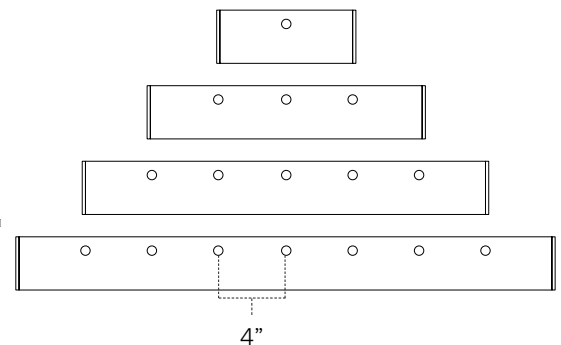

Part Number	A	B	C
3LC-8	8"	3-5/8"	15/16"
3LC-16	16"	3-5/8"	15/16"
3LC-24	24"	3-5/8"	15/16"
3LC-32	32"	3-5/8"	15/16"

Easy access to wiring compartment

Convenient rear access door

1/2" knockouts located on back end and underside of fixture, spaced every 4"