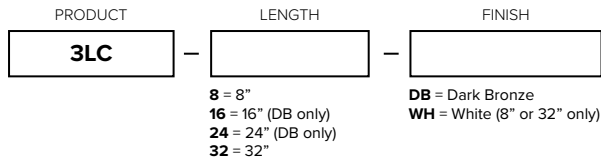

Ordering Information

3LC 24-30-40 Undercabinet

3LC fixtures include:

- (1) 3/8" Clamp connector
- (1) Inline/direct connector
- (2) Captive mounting screws
- (2) Mounting hole covers

Example Part # **3LC-32-DB**

Recommended Power Supplies

Part Number	Description	Finish	Application	Primary & Secondary	Total Wattage	Listing	Dimensions
ALC-BOX-DB	Hardwire box with male/female Molex connections, end power connection ports, (6) 3/8" knockouts, and On/Off rocker switch	Dark Bronze	Dry location	120V AC	150 x 2	cETLus	7-3/8"L x 2-1/8"W x 1"H
ALC-BOX-WH		White					
ALC-PC6-BK	6ft power cord with 3-prong grounded plug and Molex connector	Black	Dry location	120V AC	150	cETLus	6ft length
ALC-PC6-WH		White					

Accessories

Image	Part Number	Length	Finish	Description
	ALC-EX6-BK	6"	Black	Linking cable; 18AWG wire with male/female molex connectors; cETLus Listed
	ALC-EX12-BK	12"		
	ALC-EX6-WH	6"	White	Linking cable; 18AWG wire with male/female molex connectors; cETLus Listed
	ALC-EX12-WH	12"		
	ALC-CON-BK	N/A	Black	Replacement in-line connector for end-to-end connections; cETLus Listed
	ALC-CON-WH		White	

Compatible Dimmers

Brand	Model #	Type	Dimming Range	Notes
Lutron® Diva	DVELV-300P	Electronic Low Voltage (ELV)	5-100%	

The 3LC-Series undercabinet light is not compatible with the Leviton® Trimatron 6683.

Dimmer performance may vary in field application due to unknown external factors. Dimmers not included on the chart above are not necessarily incompatible; they have yet to be fully evaluated. Please reference dimmer manufacturer's instructions for more detailed information regarding performance and compatibility.