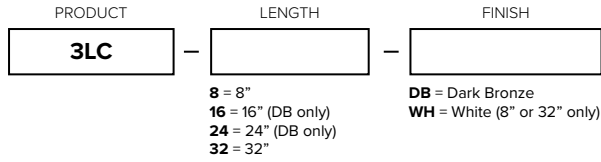

Ordering Information

3LC 24-30-40 Undercabinet

3LC fixtures include:

- (1) 3/8" Clamp connector
- (1) Inline/direct connector
- (2) Captive mounting screws
- (2) Mounting hole covers

Example Part # **3LC-32-DB**

Recommended Power Supplies

Part Number	Description	Finish	Application	Primary & Secondary	Total Wattage	Listing	Dimensions
ALC-BOX-DB	Hardwire box with male/female Molex connections, end power connection ports, (6) 3/8" knockouts, and On/Off rocker switch	Dark Bronze	Dry location	120V AC	150 x 2	cETLus	7-3/8"L x 2-1/8"W x 1"H
ALC-BOX-WH		White					
ALC-PC6-BK	6ft power cord with 3-prong grounded plug and Molex connector	Black	Dry location	120V AC	150	cETLus	6ft length
ALC-PC6-WH		White					

Accessories

Image	Part Number	Length	Finish	Description
	ALC-EX6-BK	6"	Black	Linking cable; 18AWG wire with male/female molex connectors; cETLus Listed
	ALC-EX12-BK	12"		
	ALC-EX6-WH	6"	White	Linking cable; 18AWG wire with male/female molex connectors; cETLus Listed
	ALC-EX12-WH	12"		
	ALC-CON-BK	N/A	Black	Replacement in-line connector for end-to-end connections; cETLus Listed
	ALC-CON-WH		White	

Compatible Dimmers

Brand	Model #	Type	Dimming Range	Notes
Lutron® Diva	DVELV-300P	Electronic Low Voltage (ELV)	5-100%	

The 3LC-Series undercabinet light is not compatible with the Leviton® Trimatron 6683.

Dimmer performance may vary in field application due to unknown external factors. Dimmers not included on the chart above are not necessarily incompatible; they have yet to be fully evaluated. Please reference dimmer manufacturer's instructions for more detailed information regarding performance and compatibility.