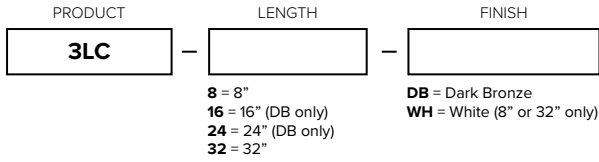

Ordering Information

3LC 24-30-40 Undercabinet

3LC fixtures include:

- (1) 3/8" Clamp connector
- (1) Inline/direct connector
- (2) Captive mounting screws
- (2) Mounting hole covers

Example Part # **3LC-32-DB**

Recommended Power Supplies

Part Number	Description	Finish	Application	Primary & Secondary	Total Wattage	Listing	Dimensions
ALC-BOX-DB	Hardwire box with male/female Molex connections, end power connection ports, (6) 3/8" knockouts, and On/Off rocker switch	Dark Bronze	Dry location	120V AC	150 x 2	cETLus	7-3/8"L x 2-1/8"W x 1"H
ALC-BOX-WH		White					
ALC-PC6-BK	6ft power cord with 3-prong grounded plug and Molex connector	Black	Dry location	120V AC	150	cETLus	6ft length
ALC-PC6-WH		White					

Accessories

Image	Part Number	Length	Finish	Description
	ALC-EX6-BK	6"	Black	Linking cable; 18AWG wire with male/female molex connectors; cETLus Listed
	ALC-EX12-BK	12"		
	ALC-EX6-WH	6"	White	Linking cable; 18AWG wire with male/female molex connectors; cETLus Listed
	ALC-EX12-WH	12"		
	ALC-CON-BK	N/A	Black	Replacement in-line connector for end-to-end connections; cETLus Listed
	ALC-CON-WH		White	

Compatible Dimmers

Brand	Model #	Type	Dimming Range	Notes
Lutron® Diva	DVELV-300P	Electronic Low Voltage (ELV)	5-100%	

The 3LC-Series undercabinet light is not compatible with the Leviton® Trimatron 6683.

Dimmer performance may vary in field application due to unknown external factors. Dimmers not included on the chart above are not necessarily incompatible; they have yet to be fully evaluated. Please reference dimmer manufacturer's instructions for more detailed information regarding performance and compatibility.