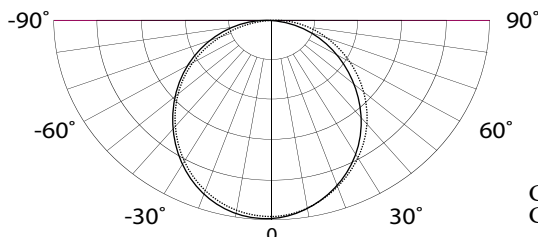

Photometrics

LED 3-Complete

Model #	Amperage	Wattage
3LC2-8-xx	0.06	6.5
3LC2-16-xx	0.10	11
3LC2-24-xx	0.13	14.7
3LC2-32-xx	0.067	16.8

C0/C180: ———
 C90/C270: ·····

PROJECT: TYPE:

LOCATION: CAT:

Dark Bronze

White