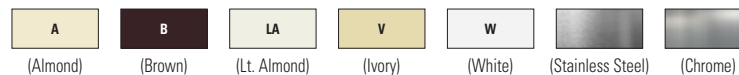

93228

Power outlet

Description	Material	Color suffix	Catalog no.		
1-Gang with 1.59" (40.5mm) hole	302/304 Stainless steel	—	□ 93111	•	•
1-Gang with 2.15" (54.8mm) hole	302/304 Stainless steel	—	□ 93221	•	•
	Chrome (UL)	—	□ 39CH*	•	•
2-Gang with 2.15" (54.7mm) hole	Thermoset	A, B, LA, V, W	□ 2168__	•	•
	302/304 Stainless steel	—	□ 93227	•	•
	Chrome (UL)	—	□ 68*	•	•
2-Gang with 2.15" (54.7mm) Off center hole	Chrome (UL)	—	□ 192*	•	•
2-Gang with 2.28" (57.9mm) hole	302/304 Stainless steel	—	□ 93228	•	•
2-Gang with 2.47" (62.7mm) hole	302/304 Stainless steel	—	□ 93223	•	•
	Chrome (UL)	—	□ 69*	•	•
2-Gang with 2.47" (62.7mm) hole	Nylon	V, W	□ 5169__	•	•

* UL Listed

Standard size wallplate guide for power devices

Wallplates for power devices

Power device catalog no.	Wallplate catalog no.
32B, 38B, 1233, 1234, 1253, 1254, 1257, 1258, 1263, 5700N, 5709N, 5716N, 5795N, 7985N	39CH, 68, 2168, 93221, 93227
5515N, 5744N, 5754N, 8430N, 8450N, 8460N, 9460N	69, 5169, 93223
122B	192

Color ordering information:

For ordering devices, include Catalog no. followed by the Color suffix: A (Almond), B (Brown), LA (Light Almond), V (Ivory), W (White)

Certification information: 2000, 4000, 5000, ST & PJ series wallplates are cULus Listed; 93000 series wallplates are UL Listed and CSA Certified; 94000 series wallplates are UL Listed and CSA certified. **Specification information:** K-22