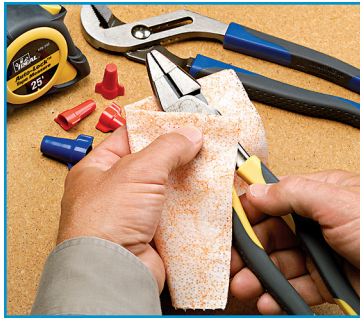

## Powerful, yet gentle...handles the toughest jobs

These industrial strength wipes are made to be used for the toughest clean-up jobs and are safe to use on hands. IDEAL-Wipes The Multi-Purpose Towel are infused with Vitamin E and natural hand moisturizers to leave hands feeling clean, soft, and residue-free. The extra-large size (12" x 9") is perfect for even large jobs of cleaning up dirt, grease, and grime. Cleaning agents soften the dirt, grease, and grime, while the scrubbing surface easily picks up the mess. One side of the wipe has a non-scratching, textured scrubbing surface, while the other is soft and smooth for use on delicate surfaces.