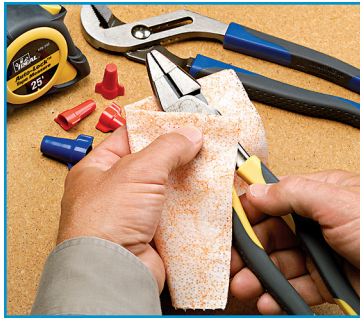

## IDEAL-Wipes The Multi-Purpose Towel

**ORANGE  
CITRUS  
SCENT**

**Industrial  
strength fights  
through grime!**

- Cleans dirt, grease, lube and grime
- No sink or water needed
- Pre-moistened wipes with sealing, moisture retaining canister
- Extra-large towel for even the biggest jobs
- Non-scratching, textured scrubbing side for cleaning with soft & smooth wiping surface on opposite side
- Infused with natural hand moisturizers and vitamin E to soften rough skin
- Durable heavy duty fabric scrubs without tearing

## Powerful, yet gentle...handles the toughest jobs

These industrial strength wipes are made to be used for the toughest clean-up jobs and are safe to use on hands. IDEAL-Wipes The Multi-Purpose Towel are infused with Vitamin E and natural hand moisturizers to leave hands feeling clean, soft, and residue-free. The extra-large size (12" x 9") is perfect for even large jobs of cleaning up dirt, grease, and grime. Cleaning agents soften the dirt, grease, and grime, while the scrubbing surface easily picks up the mess. One side of the wipe has a non-scratching, textured scrubbing surface, while the other is soft and smooth for use on delicate surfaces.