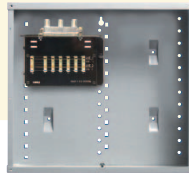

RELATED PRODUCTS

6X4 BASIC VALUE COMBO KIT

364495-01