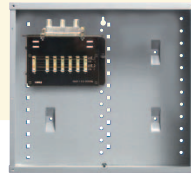

RELATED PRODUCTS

6X4 BASIC VALUE COMBO KIT

364495-01