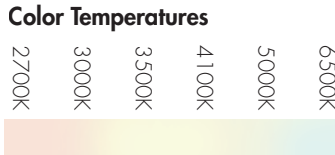

33213SSP Low Profile Lamp 33118SP 33132SP 32013Q 33126Q

33109A19 33114A19 33109G25 33114G25

33114R20 33116R30 33114PF20 33116PF30

See www.tpci.com for GU24 sockets.

GREAT FEATURES & BENEFITS

- Long life: 8,000 to 10,000 hours
- Perfect for hard-to-reach places
- Low maintenance and labor costs for lamp replacements
- Use indoors or outdoors with many different applications
- No lead glass for better lumen maintenance