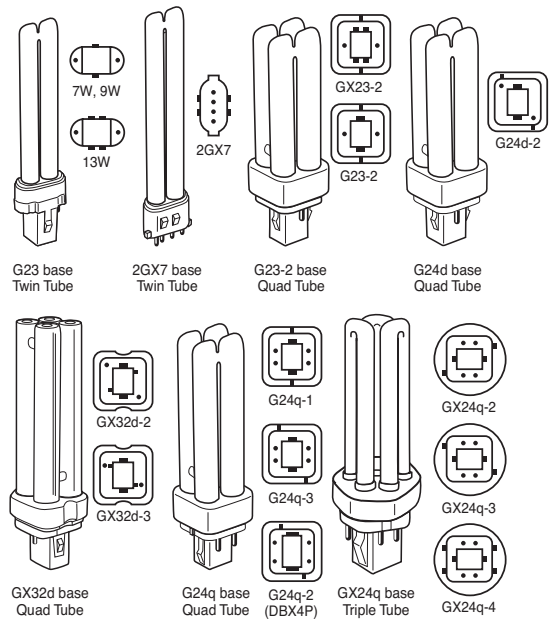

Visit www.tpci.com for more information!

PLs

PL lamps can be used in fixtures, recessed cans and wall sconces. Available in twin tube, quad tube and triple tube.

		INCANDESCENT COMPARISON (WATTS)	WATTS	AVERAGE LUMENS	BASE TYPE
32005	2-Pin Twin Tube	25W	5W	250	G23
32007	2-Pin Twin Tube	25W	7W	410	G23
32009	2-Pin Twin Tube	45W	9W	590	G23
32013	2-Pin Twin Tube	60W	13W	800	GX23
32413IST	2-Pin Twin Tube Instant Start	60W	13W	800	GX23
324132GX7	4-Pin Twin Tube	120W	32W	800	2GX7
32009Q	2-Pin Quad Tube	45W	9W	590	G23-2
32013Q	2-Pin Quad Tube	60W	13W	810	GX23-2
32013ISQ	2-Pin Quad Tube Instant Start	60W	13W	810	GX23-2
32018Q	2-Pin Quad Tube	75W	18W	1150	G24d-2
32026Q	2-Pin Quad Tube	100W	26W	1700	G24d-3
32413Q	4-Pin Quad Tube	60W	13W	875	G24q-1
32418Q	4-Pin Quad Tube	75W	18W	1150	G24q-2
32426Q	4-Pin Quad Tube	100W	26W	1700	G24q-3
32020Q	2-Pin Quad Tube	60W	20W	1250	GX32D-2
32027Q	2-Pin Quad Tube	100W	27W	1700	GX32D-3
32413T	4-Pin Triple Tube	60W	13W	900	GX24q-1
32418T	4-Pin Triple Tube	75W	18W	1150	GX24q-2
32426T	4-Pin Triple Tube	100W	26W	1700	GX24q-3
32432T	4-Pin Triple Tube	120W	32W	2000	GX24q-3
32442T	4-Pin Triple Tube	150W	42W	2600	GX24q-4
33013SQ	4-Pin Low Profile SpringLamp	60W	13W	900	G24q-1