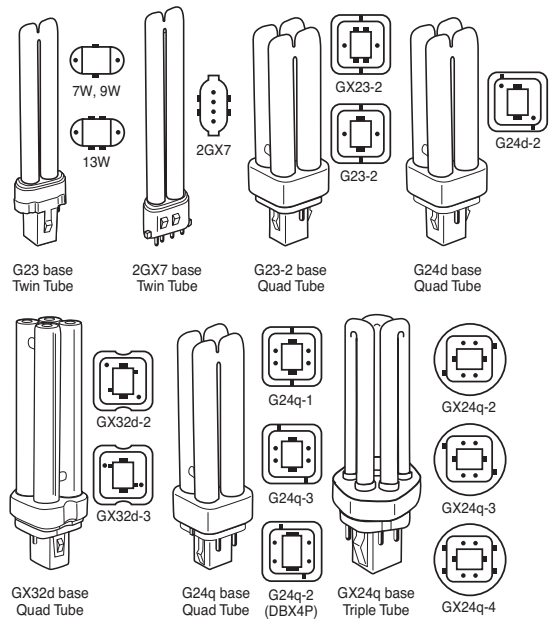

33213SSP Low Profile Lamp 33118SP 33132SP 32013Q 33126Q

33109A19 33114A19 33109G25 33114G25

33114R20 33116R30 33114PF20 33116PF30

See www.tpci.com for GU24 sockets.

GREAT FEATURES & BENEFITS

- Long life: 8,000 to 10,000 hours
- Perfect for hard-to-reach places
- Low maintenance and labor costs for lamp replacements
- Use indoors or outdoors with many different applications
- No lead glass for better lumen maintenance

Visit www.tpci.com for more information!

PLs

PL lamps can be used in fixtures, recessed cans and wall sconces. Available in twin tube, quad tube and triple tube.

		INCANDESCENT COMPARISON (WATTS)	WATTS	AVERAGE LUMENS	BASE TYPE
32005	2-Pin Twin Tube	25W	5W	250	G23
32007	2-Pin Twin Tube	25W	7W	410	G23
32009	2-Pin Twin Tube	45W	9W	590	G23
32013	2-Pin Twin Tube	60W	13W	800	GX23
32413IST	2-Pin Twin Tube Instant Start	60W	13W	800	GX23
324132GX7	4-Pin Twin Tube	120W	32W	800	2GX7
32009Q	2-Pin Quad Tube	45W	9W	590	G23-2
32013Q	2-Pin Quad Tube	60W	13W	810	GX23-2
32013ISQ	2-Pin Quad Tube Instant Start	60W	13W	810	GX23-2
32018Q	2-Pin Quad Tube	75W	18W	1150	G24d-2
32026Q	2-Pin Quad Tube	100W	26W	1700	G24d-3
32413Q	4-Pin Quad Tube	60W	13W	875	G24q-1
32418Q	4-Pin Quad Tube	75W	18W	1150	G24q-2
32426Q	4-Pin Quad Tube	100W	26W	1700	G24q-3
32020Q	2-Pin Quad Tube	60W	20W	1250	GX32D-2
32027Q	2-Pin Quad Tube	100W	27W	1700	GX32D-3
32413T	4-Pin Triple Tube	60W	13W	900	GX24q-1
32418T	4-Pin Triple Tube	75W	18W	1150	GX24q-2
32426T	4-Pin Triple Tube	100W	26W	1700	GX24q-3
32432T	4-Pin Triple Tube	120W	32W	2000	GX24q-3
32442T	4-Pin Triple Tube	150W	42W	2600	GX24q-4
33013SQ	4-Pin Low Profile SpringLamp	60W	13W	900	G24q-1