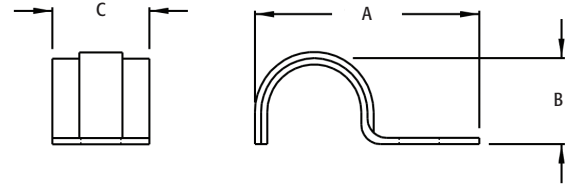

## 1-Hole AC/MC Strap

Plated steel.

310

311

CATALOG NUMBER	UPC/DCI/NAED MFG #018997	CABLE RANGE	CABLE SIZES	UNIT PKG	STD PKG	DIM A	DIM B	DIM C
310	00310	.503-.580	14/4, 14/3, 12/4, 12/3, 10/3, 10/2, 12/2	100	1000	1.285	.550	.750
311	84174	.200-.320	#4 and #2 bare copper	100	1000	1.125	.210	.500