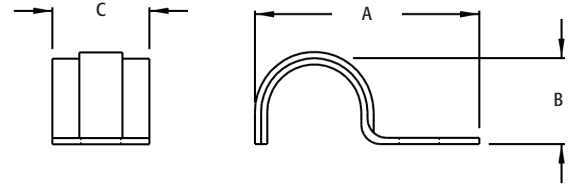

## 1-Hole AC/MC Strap

Plated steel.

310

311

CATALOG NUMBER	UPC/DCI/NAED MFG #018997	CABLE RANGE	CABLE SIZES	UNIT PKG	STD PKG	DIM A	DIM B	DIM C
310	00310	.503-.580	14/4, 14/3, 12/4, 12/3, 10/3, 10/2, 12/2	100	1000	1.285	.550	.750
311	84174	.200-.320	#4 and #2 bare copper	100	1000	1.125	.210	.500