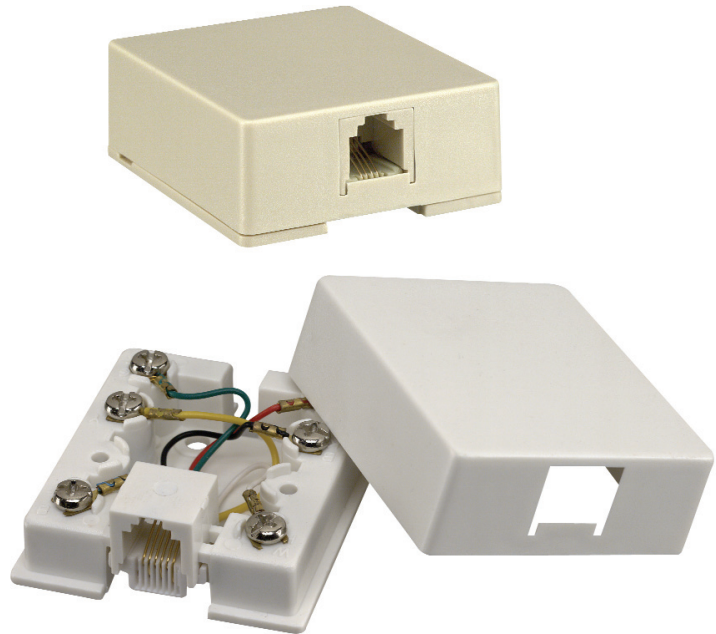

MODULAR SURFACE JACK

Single Telephone

Modular Surface Jack mounts to baseboard or wall. Screw terminals for easy installation.

Non-UL	/CUL	Color	Conductor
30-9746	30-8603	Light Almond	4
30-9746-BU	30-8603-BU	Light Almond	4
30-9604	30-8607	Ivory	4
30-9604-BU	30-8607-BU	Ivory	4
30-9604-50		Ivory	4
30-9603		Ivory	4
30-9603-BU		Ivory	4
30-9614	30-8609	White	4
30-9614-BU	30-8609-BU	White	4
30-9614-50		White	4
30-9624		Brown	4
	30-8627	Ivory	6
	30-8627-BU	Ivory	6
	30-8629	White	6
	30-8629-BU	White	6
	30-8623	Light Almond	6
	30-8623-BU	Light Almond	6
	30-8687	Ivory	8
	30-8687-BU	Ivory	8
	30-8689	White	8
	30-8689-BU	White	8
	30-8683	Light Almond	8
	30-8683-BU	Light Almond	8

Dual Telephone

Surface mounts to baseboard or wall. Dual jacks for hook-up of telephone and answering machine.

Non-UL	/CUL	Color	Conductor
30-9605		30-8617	Ivory
30-9605-BU		30-8617-BU	Ivory
		30-8613	Light Almond
		30-8613-BU	Light Almond
		30-8619	White
		30-8619-BU	White
	30-8633-BU		Light Almond
	30-8637-BU		Ivory
	30-8639-BU		White
	30-8653-BU		Light Almond
	30-8659-BU		White
	30-8657		Ivory
	30-8657-BU		Ivory

Telephone

MODULAR SURFACE JACK

Single Telephone

Modular Surface Jack mounts to baseboard or wall. Screw terminals for easy installation.

Non-UL	/CUL	Color	Conductor
30-9746	30-8603	Light Almond	4
30-9746-BU	30-8603-BU	Light Almond	4
30-9604	30-8607	Ivory	4
30-9604-BU	30-8607-BU	Ivory	4
30-9604-50		Ivory	4
30-9603		Ivory	4
30-9603-BU		Ivory	4
30-9614	30-8609	White	4
30-9614-BU	30-8609-BU	White	4
30-9614-50		White	4
30-9624		Brown	4
	30-8627	Ivory	6
	30-8627-BU	Ivory	6
	30-8629	White	6
	30-8629-BU	White	6
	30-8623	Light Almond	6
	30-8623-BU	Light Almond	6
	30-8687	Ivory	8
	30-8687-BU	Ivory	8
	30-8689	White	8
	30-8689-BU	White	8
	30-8683	Light Almond	8
	30-8683-BU	Light Almond	8