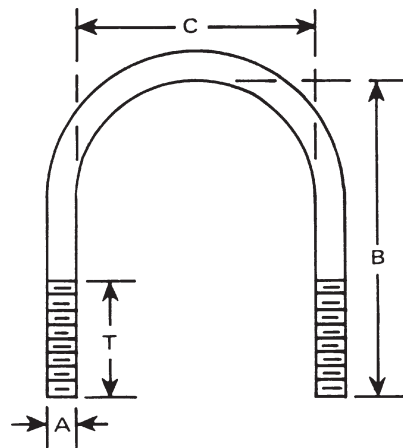

U Bolts Zinc Plated (Contains 2 Hex Nuts Per Bolt)

Peco Catalog#	Hex Nuts Per Bolt	Pipe Size	A	B	C	T
304	2	1/2	1/4-20	1-3/4	1"	1"
308	2	3/4	1/4-20	2-1/4	1-1/8	1-1/2
309	2	1"	1/4-20	2-3/4	1-3/8	1-3/4
310	2	1-1/2	1/4-20	3-1/2	2"	1-3/4
320	2	1"	5/16-18	2-1/2	1-3/8	1-1/4
322	2	1-1/4	5/16-18	3"	1-3/4	1-1/2
324	2	1-1/2	5/16-18	3-1/4	2"	1-1/2
327	2	2"	5/16-18	3-1/2	2-1/2	1-1/2
330	2	2"	3/8-16	3-5/8	2-1/2	1-3/4
332	2	2-1/2	3/8-16	4-1/8	3"	1-3/4
334	2	3"	3/8-16	4-5/8	3-1/2	2"
344	2	4"	1/2-13	6-1/2	4-1/2	2-1/2