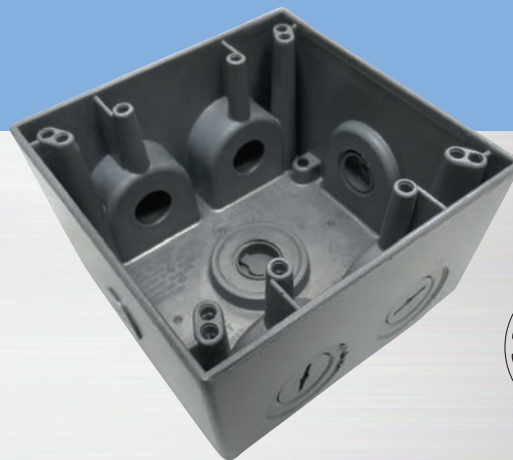

2-Gang Deep Boxes

Suitable for wet locations

- All 2-gang deep boxes come with detachable lugs, 2 close-up plugs, and self-tapping ground screw.
- 4.5" x 4.5" x 2.625" deep.
- Heavy duty die-cast aluminum, .094" thick, with powder finish.
- UL Listed for the United States and Canada.
- NEMA 3R Rated.
- All of the boxes on page are made in the U.S.A.

3-Gang Deep Boxes

Suitable for wet locations

- All 3-gang boxes come with detachable lugs, 2 close-up plugs, and self-tapping ground screw.
- 4.5" x 6.375" x 2.625" deep.
- Heavy duty die-cast aluminum, .094" thick, with powder finish.
- For use in all indoor and outdoor damp and wet locations, with all standard FS, outlet, or splice box covers.
- UL Listed for the United States and Canada.
- NEMA 3R Rated.
- Meets all applicable Federal specifications.
- All of the boxes on this page are made in the U.S.A.