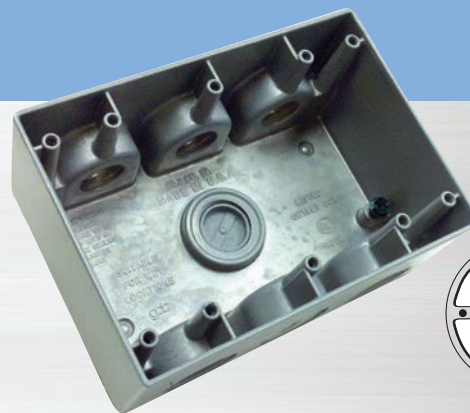

2-Gang Deep Boxes

Suitable for wet locations

- All 2-gang deep boxes come with detachable lugs, 2 close-up plugs, and self-tapping ground screw.
- 4.5" x 4.5" x 2.625" deep.
- Heavy duty die-cast aluminum, .094" thick, with powder finish.
- UL Listed for the United States and Canada.
- NEMA 3R Rated.
- All of the boxes on page are made in the U.S.A.

3-Gang Deep Boxes

Suitable for wet locations

- All 3-gang boxes come with detachable lugs, 2 close-up plugs, and self-tapping ground screw.
- 4.5" x 6.375" x 2.625" deep.
- Heavy duty die-cast aluminum, .094" thick, with powder finish.
- For use in all indoor and outdoor damp and wet locations, with all standard FS, outlet, or splice box covers.
- UL Listed for the United States and Canada.
- NEMA 3R Rated.
- Meets all applicable Federal specifications.
- All of the boxes on this page are made in the U.S.A.