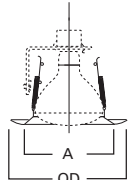

**DIMENSIONS:** Height: 4" [102mm]; OD: 7-1/4" [184mm]

**301 Open Trim**

301P White Trim  
301SN Satin Nickel Trim  
301TBZ Tuscan Bronze Trim  
301PB Polished Brass Trim

**HOUSING / LAMP:**  
H7RT: 65W BR30, 75W R30, 75W PAR30, 75W PAR30L  
H7T: 65W BR30, 75W R30, 75W PAR30  
H7TCP: 65W BR30, 75W R30, 75W PAR30

**DIMENSIONS:** OD: 8" [203mm]

**328 White Splay Trim**

328P White Splay Trim

**HOUSING / LAMP:**  
H7RT: 65W BR30, 75W R30, 75W PAR30, 75W PAR30L  
H7T: 65W BR30, 75W R30, 75W PAR30  
H7TCP: 65W BR30, 75W R30, 75W PAR30

**DIMENSIONS:** Height: 3-7/8" [98mm]; OD: 7-3/4" [197mm]

**428 White Splay Trim**

428P White Splay Trim

**HOUSING / LAMP:**  
H7RT: 120W BR40, 150W R40  
H7T: 120W BR40, 150W R40  
H7TCP: 120W BR40, 150W R40

**DIMENSIONS:** Aperture: 3-7/8" [98mm];  
OD: 7-3/4" [197mm]

**79 Pinhole Trim**

79P White Trim

**HOUSING / LAMP:**  
H7T: 50W R20  
H7TCP: 50W R20

**DIMENSIONS:** OD: 8" [203mm]

Specifications and dimensions subject to change without notice. Consult your Cooper Lighting Representative or visit [www.cooperlighting.com](http://www.cooperlighting.com) for available options, accessories and ordering information.