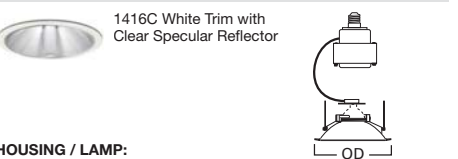

1416 Low Voltage Specular Reflector 30° Tilt

1416C White Trim with Clear Specular Reflector

HOUSING / LAMP:
H7RT: 50W 12V MR16
H7T: 50W 12V MR16
H7TNB: 50W 12V MR16
H7TCP: 50W 12V MR16

DIMENSIONS: OD: 7-1/4" [184mm]

ACCESSORIES: Low Voltage Transformer Included