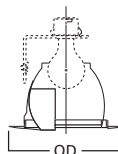

424 Wall Wash / Reflector Downlight

424P White Trim

HOUSING / LAMP:

H7RT: 100W A19

H7T: 100W A19

H7TCP: 100W A19

DIMENSIONS: OD: 7-1/4" [184mm]