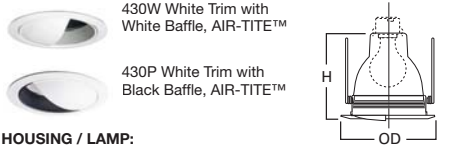

**DIMENSIONS:** OD: 7-1/4" [184mm]

**425 Wall Wash with Coilex® Baffle and Scoop**

**HOUSING / LAMP:**  
 H7RT: 60W A19  
 H7T: 60W A19  
 H7TCP: 60W A19

**DIMENSIONS:** OD: 7-1/4" [184mm]

**430 Wall Wash with Baffle and Full Reflector**