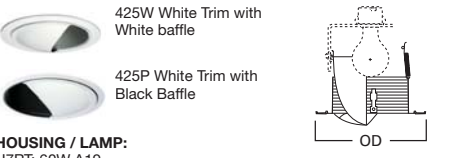

425 Wall Wash with Coilex® Baffle and Scoop

425W White Trim with White baffle
425P White Trim with Black Baffle

HOUSING / LAMP:
H7RT: 60W A19
H7T: 60W A19
H7TCP: 60W A19

DIMENSIONS: OD: 7-1/4" [184mm]