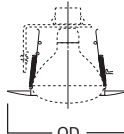

**DIMENSIONS:** Height: 4" [102mm]; OD: 7-1/4" [184mm]

**301 Open Trim**

301P White Trim  
301SN Satin Nickel Trim  
301TBZ Tuscan Bronze Trim  
301PB Polished Brass Trim

**HOUSING / LAMP:**  
H7RT: 65W BR30, 75W R30, 75W PAR30, 75W PAR30L  
H7T: 65W BR30, 75W R30, 75W PAR30  
H7TCP: 65W BR30, 75W R30, 75W PAR30

**DIMENSIONS:** OD: 7-1/4" [184mm]

**401 Open Trim**

401P White Trim  
401AL Satin Aluminum Trim  
401PB Polished Brass Trim

**HOUSING / LAMP:**  
H7RT: 120W BR40, 150W R40  
H7T: 120W BR40, 150W R40  
H7TCP: 120W BR40, 150W R40