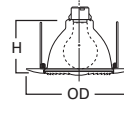

HOUSING / LAMP:
H7TNB: 60W A19

DIMENSIONS: Height: 4" [101mm]; OD: 8" [203mm]