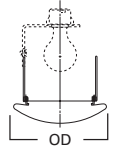

75 Diffuser

75 All Glass Diffuser

HOUSING / LAMP:
H7RT: 60W A19
H7T: 60W A19
H7TCP: 60W A19

DIMENSIONS: OD: 7-3/4" [197mm]