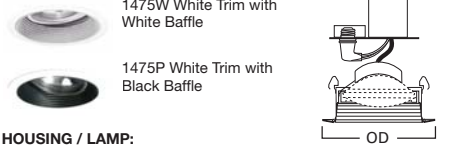

1475 Low Voltage Adjustable Accent 30° Tilt

HOUSING / LAMP:
H7RT: 50W PAR36 low voltage
H7T: 50W PAR36 low voltage
H7TNB: 50W PAR36 low voltage
H7TCP: 50W PAR36 low voltage

DIMENSIONS: OD: 7-1/4" [184mm]

ACCESSORIES: Low Voltage Transformer Included