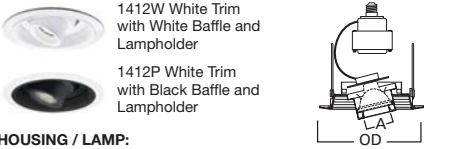

1412 Low Voltage Adj Spot 30° Tilt

HOUSING / LAMP:
H7RT: 50W 12V MR16
H7T: 50W 12V MR16
H7TCP: 50W 12V MR16

DIMENSIONS: Aperture: 1-3/4" [44mm]; OD: 7-1/4" [184mm]

ACCESSORIES: Low Voltage Transformer Included