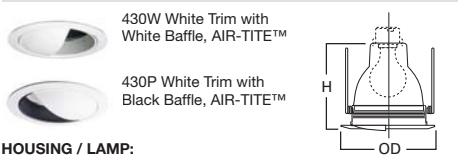

430 Wall Wash with Baffle and Full Reflector

430W White Trim with White Baffle, AIR-TITE™
430P White Trim with Black Baffle, AIR-TITE™

HOUSING / LAMP:
H7T: 90W TB19, 100W A19, 100W BT15, 100W MB19
H7TNB: 90W TB19, 100W A19, 100W BT15, 100W MB19
H7TCP: 90W TB19, 100W A19, 100W BT15, 100W MB19

DIMENSIONS: Height: 5" [127mm]; OD: 7-1/4" [184mm]