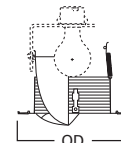

425 Wall Wash with Coilex® Baffle and Scoop

425W White Trim with White baffle

425P White Trim with Black Baffle

HOUSING / LAMP:

H7RT: 60W A19

H7T: 60W A19

H7TCP: 60W A19

DIMENSIONS: OD: 7-1/4" [184mm]