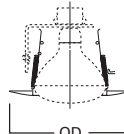

HOUSING / LAMP:
H7RT: 120W BR40, 150W R40
H7T: 120W BR40, 150W R40
H7TCP: 120W BR40, 150W R40

DIMENSIONS: OD: 8" [203mm]