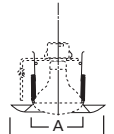

HOUSING / LAMP:
H7RT: 65W BR30, 75W R30, 75W PAR30, 75W PAR30L
H7T: 65W BR30, 75W R30, 75W PAR30
H7TCP: 65W BR30, 75W R30, 75W PAR30

DIMENSIONS: Height: 3-7/8" [98mm]; OD: 7-3/4" [197mm]