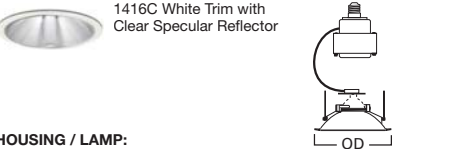

1416 Low Voltage Specular Reflector 30° Tilt

HOUSING / LAMP:
H7RT: 50W 12V MR16
H7T: 50W 12V MR16
H7TNB: 50W 12V MR16
H7TCP: 50W 12V MR16

DIMENSIONS: OD: 7-1/4" [184mm]

ACCESSORIES: Low Voltage Transformer Included