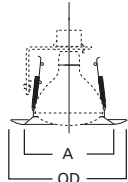

**DIMENSIONS:** Height: 4" [102mm]; OD: 7-1/4" [184mm]

**301 Open Trim**

301P White Trim  
301SN Satin Nickel Trim  
301TBZ Tuscan Bronze Trim  
301PB Polished Brass Trim

**HOUSING / LAMP:**  
H7RT: 65W BR30, 75W R30, 75W PAR30, 75W PAR30L  
H7T: 65W BR30, 75W R30, 75W PAR30  
H7TCP: 65W BR30, 75W R30, 75W PAR30

**DIMENSIONS:** OD: 8" [203mm]

**328 White Splay Trim**

328P White Splay Trim

**HOUSING / LAMP:**  
H7RT: 65W BR30, 75W R30, 75W PAR30, 75W PAR30L  
H7T: 65W BR30, 75W R30, 75W PAR30  
H7TCP: 65W BR30, 75W R30, 75W PAR30

**DIMENSIONS:** Height: 3-7/8" [98mm]; OD: 7-3/4" [197mm]

**428 White Splay Trim**

428P White Splay Trim

**HOUSING / LAMP:**  
H7RT: 120W BR40, 150W R40  
H7T: 120W BR40, 150W R40  
H7TCP: 120W BR40, 150W R40

**DIMENSIONS:** Aperture: 3-7/8" [98mm];  
OD: 7-3/4" [197mm]

**79 Pinhole Trim**

79P White Trim

**HOUSING / LAMP:**  
H7T: 50W R20  
H7TCP: 50W R20

**DIMENSIONS:** OD: 8" [203mm]

Specifications and dimensions subject to change without notice. Consult your Cooper Lighting Representative or visit [www.cooperlighting.com](http://www.cooperlighting.com) for available options, accessories and ordering information.