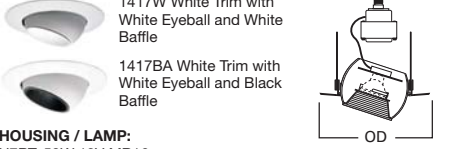

1417 Low Voltage Eyeball with Baffle 30° Tilt

HOUSING / LAMP:
H7RT: 50W 12V MR16
H7T: 50W 12V MR16
H7TCP: 50W 12V MR16

DIMENSIONS: OD: 7-1/4" [184mm]

ACCESSORIES: Low Voltage Transformer Included