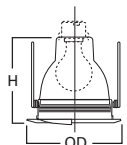

430 Wall Wash with Baffle and Full Reflector

430W White Trim with White Baffle, AIR-TITE™

430P White Trim with Black Baffle, AIR-TITE™

HOUSING / LAMP:

H7T: 90W TB19, 100W A19, 100W BT15, 100W MB19

H7TNB: 90W TB19, 100W A19, 100W BT15, 100W MB19

H7TCP: 90W TB19, 100W A19, 100W BT15, 100W MB19

DIMENSIONS: Height: 5" [127mm]; OD: 7-1/4" [184mm]