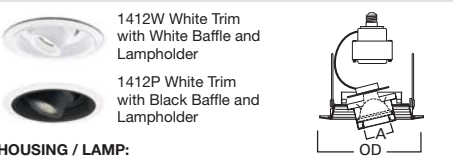

1412 Low Voltage Adj Spot 30° Tilt

1412W White Trim with White Baffle and Lampholder
1412P White Trim with Black Baffle and Lampholder

HOUSING / LAMP:
H7RT: 50W 12V MR16
H7T: 50W 12V MR16
H7TCP: 50W 12V MR16

DIMENSIONS: Aperture: 1-3/4" [44mm]; OD: 7-1/4" [184mm]

ACCESSORIES: Low Voltage Transformer Included