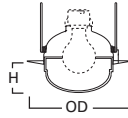

HOUSING / LAMP:
H7RT: 50W PAR30, 60W A19
H7T: 75W PAR30, 100W A19
H7TNB: 75W PAR30, 100W A19
H7TCP: 75W PAR30, 100W A19

DIMENSIONS: Height: 2-1/8" [54mm]; OD: 7-3/4" [197mm]