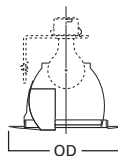

424 Wall Wash / Reflector Downlight

HOUSING / LAMP:

H7RT: 100W A19

H7T: 100W A19

H7TCP: 100W A19

DIMENSIONS: OD: 7-1/4" [184mm]