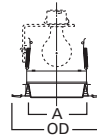

HOUSING / LAMP:
H7RT: 60W A19
H7T: 60W A19
H7TCP: 60W A19

DIMENSIONS: Aperture: 5-3/4" [146mm]; OD: 7-1/4" [184mm]