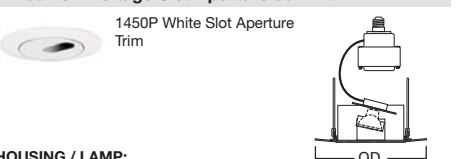

1450 Low Voltage Slot Aperture 30° Tilt

1450P White Slot Aperture Trim

HOUSING / LAMP:
H7RT: 50W 12V MR16
H7T: 50W 12V MR16
H7TCP: 50W 12V MR16

DIMENSIONS: OD: 7-1/4" [184mm]

ACCESSORIES: Low Voltage Transformer Included