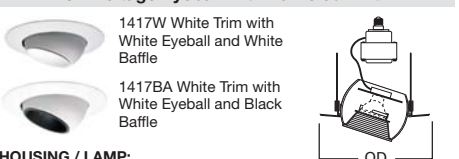

1417 Low Voltage Eyeball with Baffle 30° Tilt

1417W White Trim with White Eyeball and White Baffle
1417BA White Trim with White Eyeball and Black Baffle

HOUSING / LAMP:
H7RT: 50W 12V MR16
H7T: 50W 12V MR16
H7TCP: 50W 12V MR16

DIMENSIONS: OD: 7-1/4" [184mm]

ACCESSORIES: Low Voltage Transformer Included