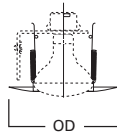

**DIMENSIONS:** Height: 4" [102mm]; OD: 7-1/4" [184mm]

**301 Open Trim**

301P White Trim  
301SN Satin Nickel Trim  
301TBZ Tuscan Bronze Trim  
301PB Polished Brass Trim

**HOUSING / LAMP:**  
H7RT: 65W BR30, 75W R30, 75W PAR30, 75W PAR30L  
H7T: 65W BR30, 75W R30, 75W PAR30  
H7TCP: 65W BR30, 75W R30, 75W PAR30