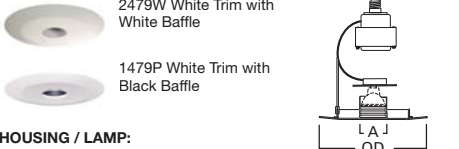

1479 Low Voltage Pinhole Trim

HOUSING / LAMP:
H7RT: 50W 12V MR16
H7T: 50W 12V MR16
H7TCP: 50W 12V MR16

DIMENSIONS: Aperture: 1-7/8" [48mm]; OD: 8" [203mm]

ACCESSORIES: Low Voltage Transformer Included

Specifications and dimensions subject to change without notice. Consult your Cooper Lighting Representative or visit www.cooperlighting.com for available options, accessories and ordering information.