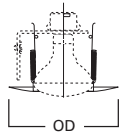

**DIMENSIONS:** Height: 4" [102mm]; OD: 7-1/4" [184mm]

**301 Open Trim**

301P White Trim  
301SN Satin Nickel Trim  
301TBZ Tuscan Bronze Trim  
301PB Polished Brass Trim

**HOUSING / LAMP:**  
H7RT: 65W BR30, 75W R30, 75W PAR30, 75W PAR30L  
H7T: 65W BR30, 75W R30, 75W PAR30  
H7TCP: 65W BR30, 75W R30, 75W PAR30