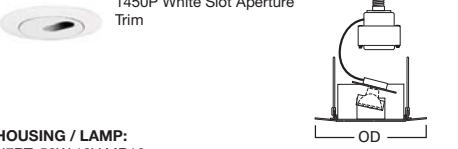

1450 Low Voltage Slot Aperture 30° Tilt

HOUSING / LAMP:
H7RT: 50W 12V MR16
H7T: 50W 12V MR16
H7TCP: 50W 12V MR16

DIMENSIONS: OD: 7-1/4" [184mm]

ACCESSORIES: Low Voltage Transformer Included