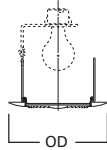

HOUSING / LAMP:
H7RT: 60W A19
H7T: 60W A19
H7TCP: 60W A19

DIMENSIONS: OD: 8" [203mm]