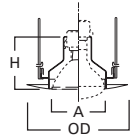

HOUSING / LAMP:
H7T: 65W BR30, 75W PAR30, 75W PAR30L, 75W R30
H7TNB: 65W BR30, 75W PAR30, 75W PAR30L, 75W R30
H7TCP: 65W BR30, 75W PAR30, 75W PAR30L, 75W R30

DIMENSIONS: Height: 4" [102mm]; OD: 7-1/4" [184mm]