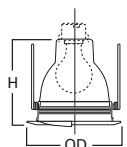

430 Wall Wash with Baffle and Full Reflector

430W White Trim with White Baffle, AIR-TITE™

430P White Trim with Black Baffle, AIR-TITE™