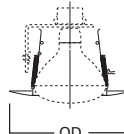

**DIMENSIONS:** Height: 4" [102mm]; OD: 7-1/4" [184mm]

**301 Open Trim**

301P White Trim  
301SN Satin Nickel Trim  
301TBZ Tuscan Bronze Trim  
301PB Polished Brass Trim

**HOUSING / LAMP:**  
H7RT: 65W BR30, 75W R30, 75W PAR30, 75W PAR30L  
H7T: 65W BR30, 75W R30, 75W PAR30  
H7TCP: 65W BR30, 75W R30, 75W PAR30

**DIMENSIONS:** OD: 7-1/4" [184mm]

**401 Open Trim**

401P White Trim  
401AL Satin Aluminum Trim  
401PB Polished Brass Trim

**HOUSING / LAMP:**  
H7RT: 120W BR40, 150W R40  
H7T: 120W BR40, 150W R40  
H7TCP: 120W BR40, 150W R40