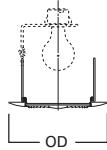

**73 Fresnel Lens**

73P White Trim with Fresnel Glass Lens  
73PS White Trim with Fresnel Glass Lens, Wet Location

**HOUSING / LAMP:**  
H7RT: 60W A19  
H7T: 60W A19  
H7TCP: 60W A19

**DIMENSIONS:** OD: 8" [203mm]