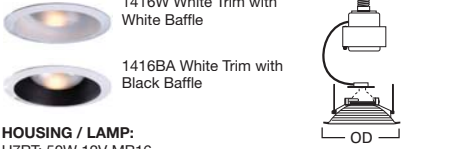

1416 Low Voltage Baffle 30° Tilt

HOUSING / LAMP:
H7RT: 50W 12V MR16
H7T: 50W 12V MR16
H7TNB: 50W 12V MR16
H7TCP: 50W 12V MR16

DIMENSIONS: OD: 7-1/4" [184mm]

ACCESSORIES: Low Voltage Transformer Included