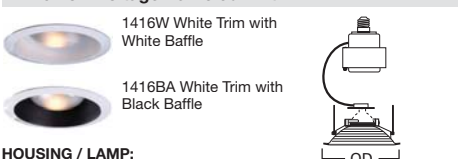

1416 Low Voltage Baffle 30° Tilt

1416W White Trim with White Baffle
1416BA White Trim with Black Baffle

HOUSING / LAMP:
H7RT: 50W 12V MR16
H7T: 50W 12V MR16
H7TNB: 50W 12V MR16
H7TCP: 50W 12V MR16

DIMENSIONS: OD: 7-1/4" [184mm]

ACCESSORIES: Low Voltage Transformer Included