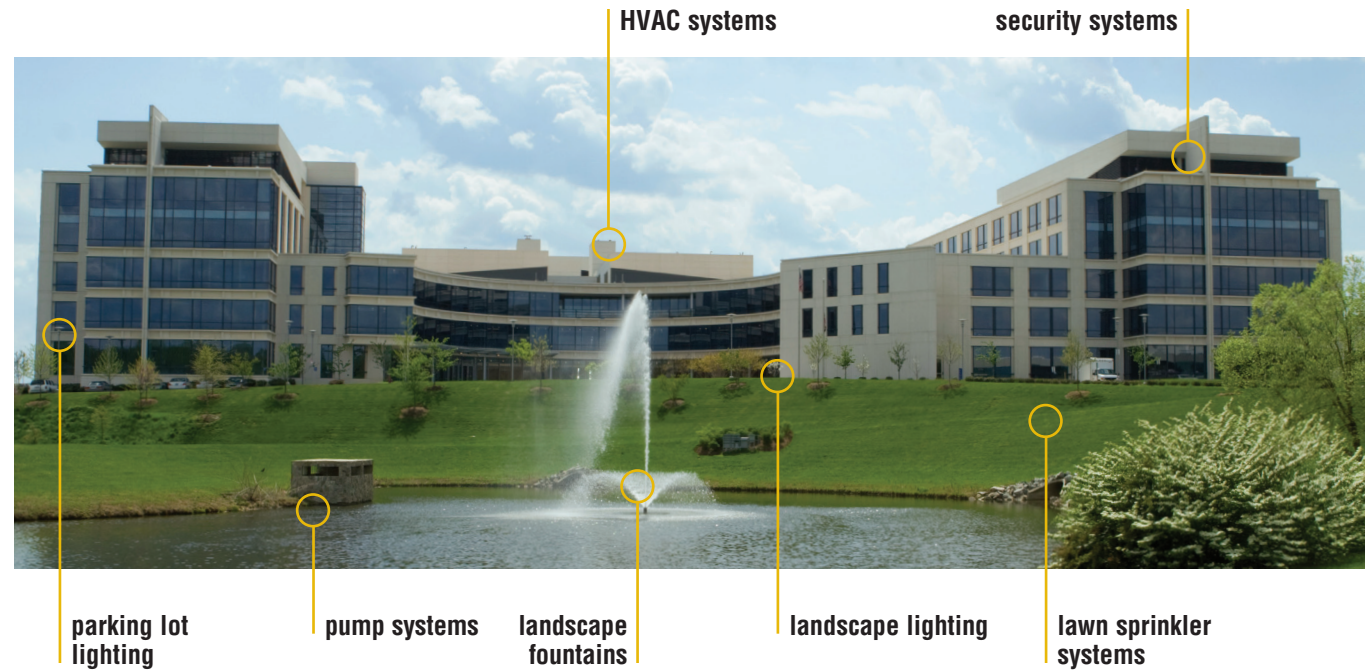

Better connections, superior performance in a variety of applications

WeatherProof® Wire Connectors

Model	Quantity	Cat. No.
61®/62®	Asst., Card of 10	30-6162
61® Gray/Orange	Card of 25	30-1161
	Jar of 150	30-1261J
	Carton of 1,000	30-1361
62® Gray/Red	Card of 20	30-1162
	Jar of 100	30-1262J
	Carton of 1,000	30-1362
63® Gray/Dk. Blue	Card of 15	30-1163
	Jar of 50	30-1263J
	Carton of 1,000	30-1363

UnderGround® Wire Connectors

Model	Quantity	Cat. No.
60®/64®	Asst., Card of 10	30-6064
60® Gray/Gray	Card of 25	30-1160
	Carton of 100	30-1260
	Carton of 1,000	30-1360
64® Gray/Dk. Blue	Carton of 50	30-1264
	Carton of 1,000	30-1364
66® Gray/Dk. Blue	Box of 50	30-1066

Model No.	Qty.	Cat. No.
60® Yellow	Box of 25	30-160Y
	Box of 1000	30-360Y
64® Yellow	Box of 25	30-164Y
	Box of 1,000	30-364Y

IDEAL INDUSTRIES, INC.
Becker Place, Sycamore, IL 60178, USA / 815-895-5181 • 800-435-0705 in USA

International offices:
Australia • Brazil • Canada • China • Germany • Mexico • Puerto Rico • UK
For complete sales office contact information, visit us at:
www.idealindustries.com

Rev. 8/13
Form No. P-2809
Printed in USA
©2013 IDEAL INDUSTRIES, INC.