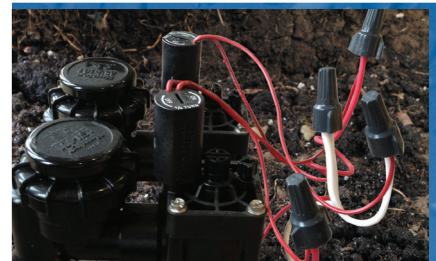

irrigation and sprinkler systems