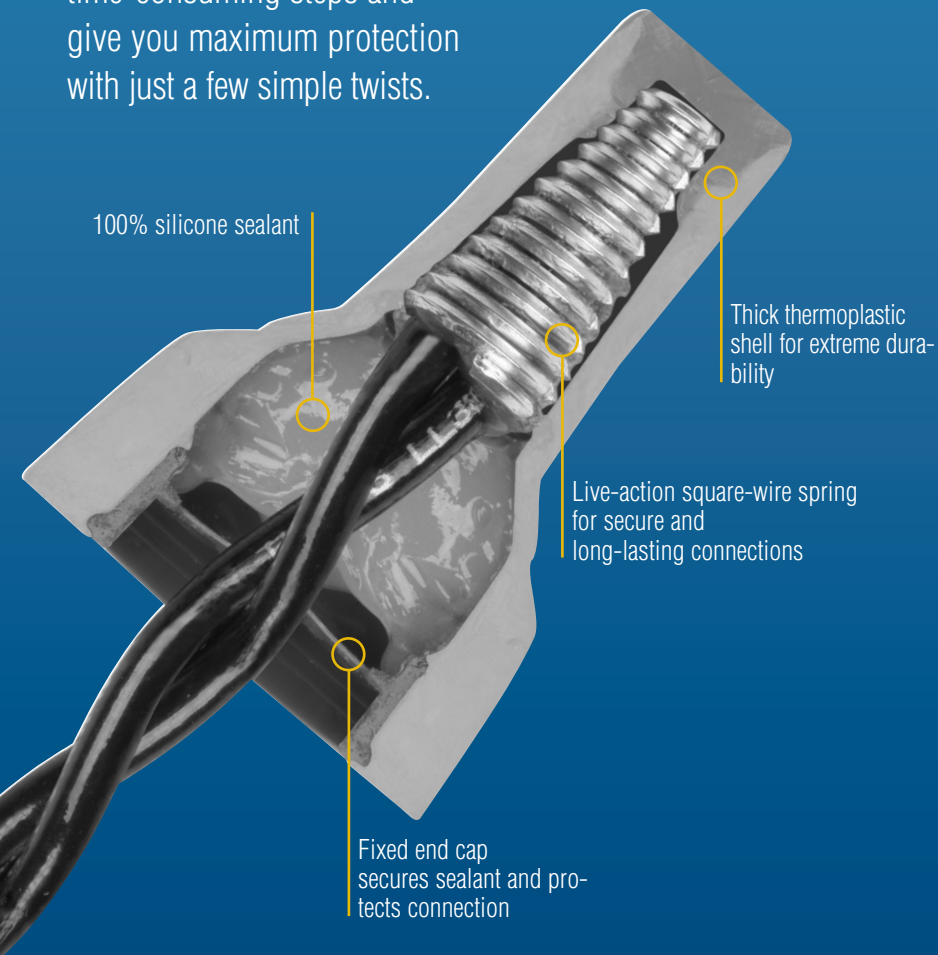

Connected and Protected

You have a tough job. IDEAL, the leading brand in twist-on wire connectors, makes it easier with our tough and dependable line of WeatherProof® and UnderGround® Wire Connectors.

Durability: These harsh-duty wire connectors have been designed specifically to handle wire connections exposed to damp/wet and direct bury/below grade conditions.

Performance: Each connector is pre-filled with a long-lasting, 100% silicone sealant that protects your electrical connections from the most severe environments.

Cost Savings: They save you time and money, too. With other connectors, you have to use heat shrink, resin packs, multi-step corrosion kits, or caulk and tape to protect your electrical connections from moisture and corrosion. Our pre-filled connectors eliminate these costly, time-consuming steps and give you maximum protection with just a few simple twists.