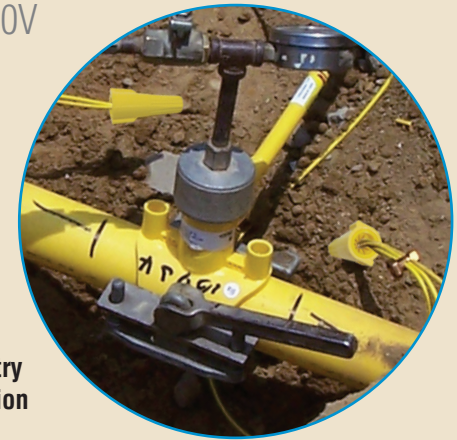

The MudBug® is engineered specifically for the utility industry and provides maximum protection quickly and easily.