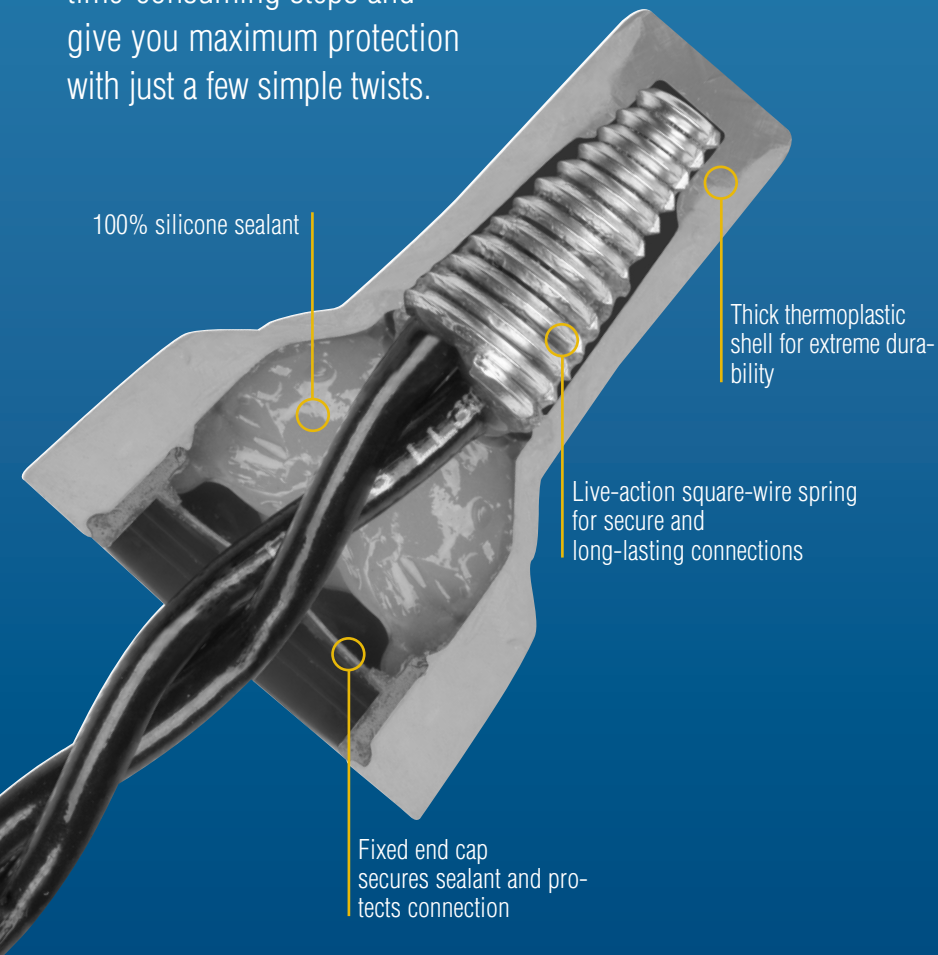

Connected and Protected

You have a tough job. IDEAL, the leading brand in twist-on wire connectors, makes it easier with our tough and dependable line of WeatherProof® and UnderGround® Wire Connectors.

Durability: These harsh-duty wire connectors have been designed specifically to handle wire connections exposed to damp/wet and direct bury/below grade conditions.

Performance: Each connector is pre-filled with a long-lasting, 100% silicone sealant that protects your electrical connections from the most severe environments.

Cost Savings: They save you time and money, too. With other connectors, you have to use heat shrink, resin packs, multi-step corrosion kits, or caulk and tape to protect your electrical connections from moisture and corrosion. Our pre-filled connectors eliminate these costly, time-consuming steps and give you maximum protection with just a few simple twists.

WeatherProof® and UnderGround® Wire Connectors