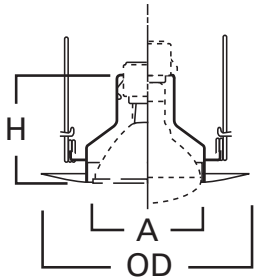

### DESCRIPTION

Open trim with socket support in the 6" trim family for use in recessed downlighting. Compatible for use in Halo and other housings.

Catalog #		Type
Project		
Comments		Date
Prepared by		