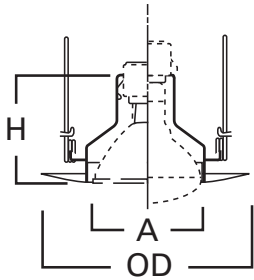

For use in Halo listed housings.

Select trims are classified for use in others housings. See www.eaton.com/lighting/legal.

E26 6" Trim Series

DESCRIPTION

Open trim with socket support in the 6" trim family for use in recessed downlighting. Compatible for use in Halo and other housings.

Catalog #		Type
Project		
Comments		Date
Prepared by		

SPECIFICATION FEATURES

- Open trim for BR30 and PAR30 lamps
- Torsion spring retention
- Socket support internal bracket

Dimensions:

A: 4-3/4"[122mm]
 H: 4-3/4"[122mm]
 OD: 7-1/4"[184mm]