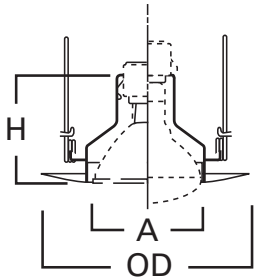

E26 6" Trim Series

DESCRIPTION

Open trim with socket support in the 6" trim family for use in recessed downlighting. Compatible for use in Halo and other housings.

Catalog #		Type
Project		
Comments		Date
Prepared by		

SPECIFICATION FEATURES

- Open trim for BR30 and PAR30 lamps
- Torsion spring retention
- Socket support internal bracket

Dimensions:

A: 4-3/4" [122mm]
 H: 4-3/4" [122mm]
 OD: 7-1/4" [184mm]

Housings		Max Lamp Compatibility
H7ICT	H7ICAT	75W PAR30S, 75W PAR30L, 65W BR30
H7RICT	H7RICAT	65W BR30
E7ICAT	E7RICAT	300P: 75W PAR30S, 75W PAR30L, 65W BR30, 300SN, 300TBZ: 60W PAR30S, 60W PAR30L, 50W BR30
H7UICAT		75W PAR30S, 75W PAR30L, 85W BR30, 100W R30
H7ICTNB		75W PAR30S, 75W PAR30L, 65W BR30
H7ICATNB		75W PAR30S, 75W PAR30L, 65W PAR30, 300SN, 300TBZ: 60W PAR30S, 60W PAR30L, 50W BR30
E7ICATNB		75W PAR30S, 75W PAR30L, 65W BR30, 75W R30
H7T		75W PAR30S, 75W PAR30L, 65W BR30, 75W R30
E7TAT		75W PAR30S, 75W PAR30L, 65W BR30

Catalog #		Type
Project		
Comments		Date
Prepared by		

SPECIFICATION FEATURES

- Open trim for BR30 and PAR30 lamps
- Torsion spring retention
- Socket support internal bracket

Dimensions:

A: 4-3/4"[122mm]
 H: 4-3/4"[122mm]
 OD: 7-1/4"[184mm]