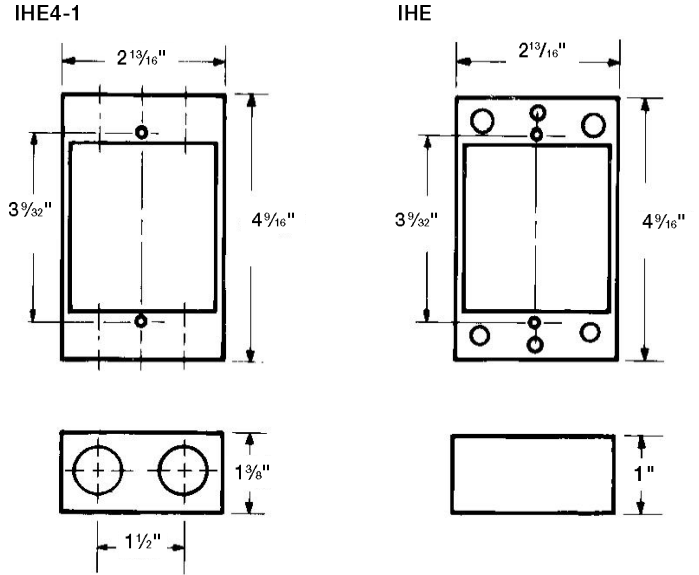

Extensions—Round

| | Cat. No. | Hub size (in.) | No. of Hubs | Description | Color | Std. ctn. |
|--|----------|----------------|-------------|--|--------|-----------|
| Four outlets—1½" deep | | | | | | |
|  | S130E | ½ | 4 | Round extension with gasket and screws | Silver | 8 |
| | SE-48 | ¾ | 4 | | Silver | 5 |

Universal boxes and covers

Single-gang boxes

Single-gang extension rings

Two-hole flanged box extension adapter IHEF2 (Add-On)

Six-hole flanged box extension adapter IHEF6S2 (Add-On)

Two- and three-gang boxes 2IH & 3IH