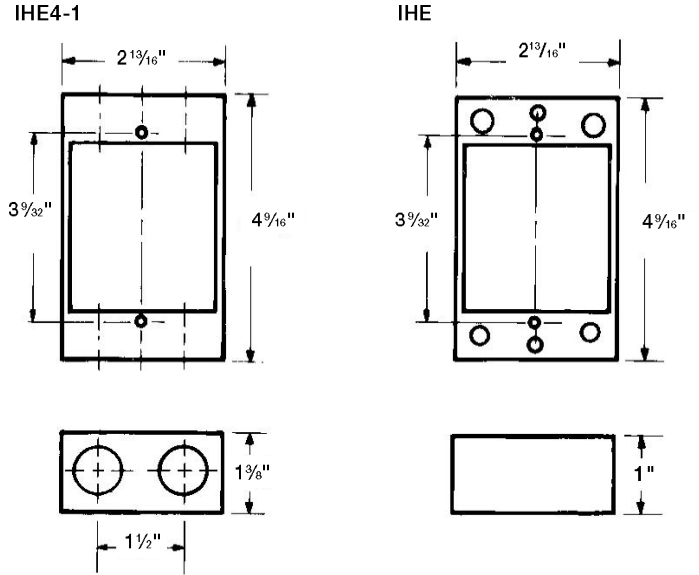

Extensions—Round

| | Cat. No. | Hub size (in.) | No. of Hubs | Description | Color | Std. ctn. |
|--|----------|----------------|-------------|--|--------|-----------|
| Four outlets—1½" deep | | | | | | |
|  | S130E | ½ | 4 | Round extension with gasket and screws | Silver | 8 |
| | SE-48 | ¾ | 4 | | Silver | 5 |

Mounting lugs

| | Cat. No. | Description | Color | Std. ctn. |
|--|----------|---|--------|-----------|
|  | LM | 2 Mounting lugs with self-tapping screws, for LM boxes only | Silver | 100 |

Weatherproof metallic boxes

Universal boxes and covers

Single-gang boxes

Single-gang extension rings

Two-hole flanged box extension adapter IHEF2 (Add-On)

Six-hole flanged box extension adapter IHEF6S2 (Add-On)

Two- and three-gang boxes 2IH & 3IH