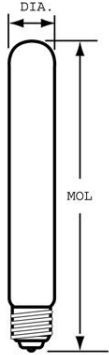

GE
Lighting

14641 - 25T61/2

GE T6.5

GENERAL CHARACTERISTICS

Lamp Type	Incandescent - Tubular
Bulb	T6.5
Base	Intermediate Screw (E17)
Filament	C-8
Bulb Finish	Clear
Rated Life	1000.0 hrs
Bulb Material	Soft glass

PHOTOMETRIC CHARACTERISTICS

Initial Lumens	244.0
Nominal Initial Lumens per Watt	9

ELECTRICAL CHARACTERISTICS

Wattage	25.0
Voltage	130.0
Estimated Energy Cost per Year	3.01

DIMENSIONS

Maximum Overall Length (MOL)	5.5000 in(139.7 mm)
Bulb Diameter (DIA)	0.813 in(20.7 mm)