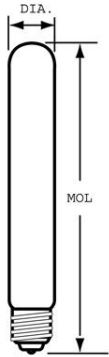

GE
Lighting

14641 - 25T61/2

GE T6.5

GENERAL CHARACTERISTICS

Lamp Type	Incandescent - Tubular
Bulb	T6.5
Base	Intermediate Screw (E17)
Filament	C-8
Bulb Finish	Clear
Rated Life	1000.0 hrs
Bulb Material	Soft glass

PHOTOMETRIC CHARACTERISTICS

Initial Lumens	244.0
Nominal Initial Lumens per Watt	9

ELECTRICAL CHARACTERISTICS

Wattage	25.0
Voltage	130.0
Estimated Energy Cost per Year	3.01

DIMENSIONS

Maximum Overall Length (MOL)	5.5000 in(139.7 mm)
Bulb Diameter (DIA)	0.813 in(20.7 mm)