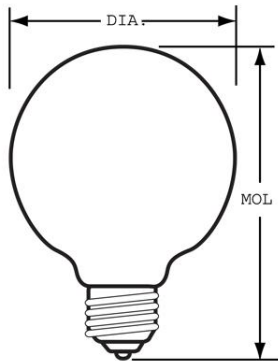

GE
Lighting

12983 - 25G25 6PK

GE crystal clear 25 watt G25 1-pack

- Add a decorative touch by using GE Crystal Clear bulbs in chandeliers, sconces or anywhere the bulb is visible.
- Add sparkle to your decorative fixtures with GE crystal clear bulbs. The clear glass and elegant filament design provide a decorative touch in fixtures where the bulb is visible. And, GE crystal clear globes' decorative round shape is perfect for illuminating pendant and vanity fixtures
- G25 globe with medium base for use in vanity strips
- Lasts 1.4 years based on 3 hours per day usage
- 190 lumens providing subtle, reassuring™ light
- 2500K soft white light appearance
- Estimated yearly energy costs \$3.01 based on 3 hours per day \$0.11 per kWh

GENERAL CHARACTERISTICS

Lamp Type	Incandescent - Decorative
Bulb	G25
Base	Medium Screw (E26)
Filament	CC-6
Bulb Finish	Clear
Rated Life (Vert)	1500.0 h
Rated Life	1500.0 hrs
Bulb Material	Soft glass
Primary Application	Globe

PHOTOMETRIC CHARACTERISTICS

Initial Lumens	190.0
Color Temperature	2500.0 K

ELECTRICAL CHARACTERISTICS

Wattage	25.0
Voltage	120.0

DIMENSIONS

Maximum Overall Length (MOL)	4.5000 in(114.3 mm)
Bulb Diameter (DIA)	3.125 in(79.4 mm)