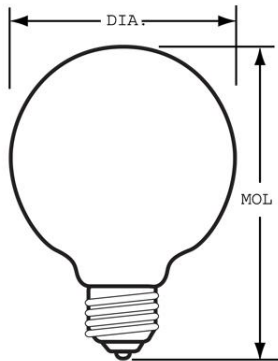

### GE crystal clear 25 watt G25 1-pack

- Add a decorative touch by using GE Crystal Clear bulbs in chandeliers, sconces or anywhere the bulb is visible.
- Add sparkle to your decorative fixtures with GE crystal clear bulbs. The clear glass and elegant filament design provide a decorative touch in fixtures where the bulb is visible. And, GE crystal clear globes' decorative round shape is perfect for illuminating pendant and vanity fixtures
- G25 globe with medium base for use in vanity strips
- Lasts 1.4 years based on 3 hours per day usage
- 190 lumens providing subtle, reassuring™ light
- 2500K soft white light appearance
- Estimated yearly energy costs \$3.01 based on 3 hours per day \$0.11 per kWh

### GENERAL CHARACTERISTICS

Lamp Type	Incandescent - Decorative
Bulb	G25
Base	Medium Screw (E26)
Filament	CC-6
Bulb Finish	Clear
Rated Life (Vert)	1500.0 h
Rated Life	1500.0 hrs
Bulb Material	Soft glass
Primary Application	Globe

### DIMENSIONS

Maximum Overall Length (MOL)	4.5000 in(114.3 mm)
Bulb Diameter (DIA)	3.125 in(79.4 mm)