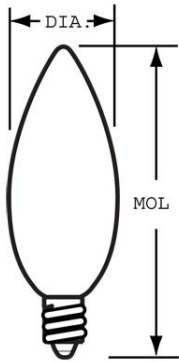

GE
Lighting

15787 - 25BC 25PK

GE B10

GENERAL CHARACTERISTICS

Lamp Type	Incandescent - Decorative
Bulb	B10
Base	Candelabra Screw (E12)
Filament	C-7A
Bulb Finish	Clear
Rated Life	1500.0 hrs
Bulb Material	Soft glass
Life in Years	1.4
Primary Application	Standard;Chandelier

PHOTOMETRIC CHARACTERISTICS

Initial Lumens	220.0
Color Temperature	2500.0 K

ELECTRICAL CHARACTERISTICS

Wattage	25.0
Voltage	120.0
Burn Position	Horizontal $\pm 15^\circ$ or Base Down
Estimated Energy Cost per Year	3.01

DIMENSIONS

Maximum Overall Length (MOL)	3.7500 in(95.2 mm)
Bulb Diameter (DIA)	1.250 in(31.8 mm)

PRODUCT INFORMATION

Product Code	15787
Description	25BC 25PK
Standard Package	Master
Standard Package GTIN	10043168157879
Standard Package Quantity	200
Sales Unit	Unit
No Of Items Per Sales Unit	1
No Of Items Per Standard Package	200
UPC	043168157872