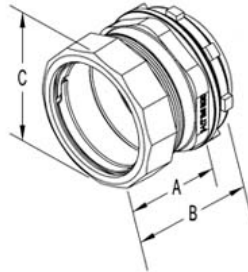

[Download Photo Image](#) [Download Dimensional Image](#)
Dimension A in Inches: 2.194
Dimension B in Inches: 2.980
Dimension C in Inches: 3.211

Catalog ID: 256-RT2

UPC Number: 78174718256

Description: 2-1/2" Raintight Connector

Application: Compression style connector used to join EMT conduit to box or enclosure in a wet location. Internal sealing ring creates a raintight seal. Patented

Trade Size: 2-1/2"

Country of Manufacture: USA

Std Pkg Qty: 12

Connectors - Zinc - Raintight

Images

Application

Compression style connector used to join EMT conduit to box or enclosure in a wet location. Internal sealing ring creates a raintight seal. Patented