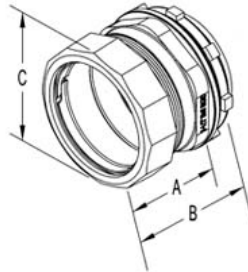

Connectors - Zinc - Raintight

Images

Application

Compression style connector used to join EMT conduit to box or enclosure in a wet location. Internal sealing ring creates a raintight seal. Patented

Product Information

[Download Photo Image](#) [Download Dimensional Image](#)
Dimension A in Inches: 2.194
Dimension B in Inches: 2.980
Dimension C in Inches: 3.211

Catalog ID: 256-RT2

UPC Number: 78174718256

Description: 2-1/2" Raintight Connector

Application: Compression style connector used to join EMT conduit to box or enclosure in a wet location. Internal sealing ring creates a raintight seal. Patented

Trade Size: 2-1/2"

Country of Manufacture: USA