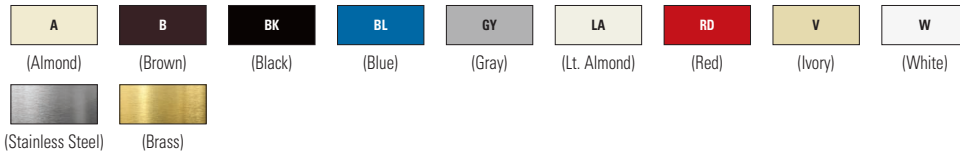

Standard size decorator wallplates

Product description

1-Gang, 2-Gang, 3-Gang, 4-Gang, 5-Gang, 6-Gang

1-Gang

2-Gang

3-Gang

4-Gang

5-Gang

6-Gang

Decorator wallplates

Gang	Material	Color suffix	Catalog no.		
1-Gang	Nylon	A, B, BK, BL, GY, LA, RD, V, W	□ 5151__	•	•
	Thermoset	A, B, BK, GY, LA, V, W	□ 2151__	•	•
	302/304 Stainless steel	—	□ 93401	•	•
	Brass	—	□ 94401	•	•
2-Gang	Nylon	A, B, BK, GY, LA, V, W	□ 5152__	•	•
	Thermoset	A, B, BK, GY, LA, V, W	□ 2152__	•	•
	302/304 Stainless steel	—	□ 93402	•	•
	Brass	—	□ 94402	•	•
3-Gang	Thermoset	A, B, GY, LA, V, W	□ 2163__	•	•
	302/304 Stainless steel	—	□ 93403	•	•
4-Gang	Thermoset	A, B, LA, V, W	□ 2164__	•	•
	302/304 Stainless steel	—	□ 93404	•	•
5-Gang	Thermoset	A, B, LA, V, W	□ 2165__	•	•
	302/304 Stainless steel	—	□ 93405	•	•
6-Gang	Thermoset	A, B, LA, V, W	□ 2166__	•	•
	302/304 Stainless steel	—	□ 93406	•	•

Color ordering information:

For ordering devices, include Catalog no. followed by the Color suffix: A (Almond), B (Brown), BK (Black), BL (Blue), GY (Gray), LA (Light Almond), RD (Red), V (Ivory), W (White)