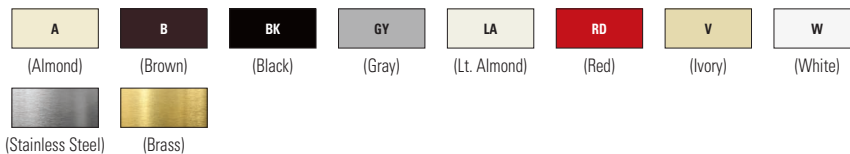

Standard size toggle switch wallplates

Product description

1-Gang, 2-Gang, 3-Gang, 4-Gang, 5-Gang, 6-Gang

Toggle switch wallplates

Gang	Material	Color suffix	Catalog no.	
1-Gang	Nylon	A, B, BK, GY, LA, RD, V, W	□ 5134__	• •
	Thermoset	A, B, LA, V, W	□ 2134__	• •
	302/304 Stainless steel	—	□ 93071	• •
	Brass	—	□ 94071	• •
2-Gang	Nylon	A, B, GY, LA, RD, V, W	□ 5139__	• •
	Thermoset	A, B, LA, V, W	□ 2139__	• •
	302/304 Stainless steel	—	□ 93072	• •
	Brass	—	□ 94072	• •
3-Gang	Nylon	A, B, BK, GY, LA, V, W	□ 5141__	• •
	Thermoset	A, B, LA, V, W	□ 2141__	• •
	302/304 Stainless steel	—	□ 93073	• •
	Brass	—	□ 94073	• •
4-Gang	Nylon	A, B, BK, GY, LA, V, W	□ 5154__	• •
	Thermoset	A, B, LA, V, W	□ 2154__	• •
	302/304 Stainless steel	—	□ 93074	• •
5-Gang	Thermoset	A, B, LA, V, W	□ 2155__	• •
	302/304 Stainless steel	—	□ 93075	• •
6-Gang	Thermoset	A, B, V, W	□ 2156__	• •
	302/304 Stainless steel	—	□ 93076	• •

Color ordering information:

For ordering devices, include Catalog no. followed by the Color suffix: A (Almond), B (Brown), BK (Black), GY (Gray), LA (Light Almond), RD (Red), V (Ivory), W (White)

Certification information: 2000, 4000, 5000, ST & PJ series wallplates are cULus Listed; 93000 series wallplates are UL Listed and CSA Certified; 94000 series are UL Listed and CSA certified. **Specification information:** K-22

Compliances, specifications and availability are subject to change without notice.

Indicates NAFTA compliant - Page Q-32

RoHS compliant - Page Q-32