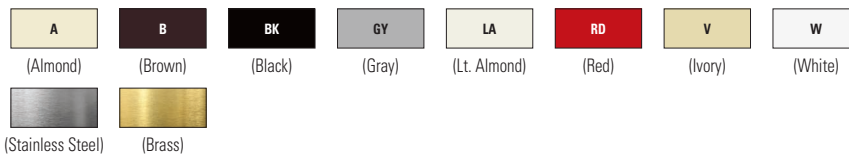

Standard size toggle switch wallplates

Product description

1-Gang, 2-Gang, 3-Gang, 4-Gang, 5-Gang, 6-Gang

1-Gang

2-Gang

3-Gang

4-Gang

5-Gang

6-Gang

Toggle switch wallplates

Gang	Material	Color suffix	Catalog no.		
1-Gang	Nylon	A, B, BK, GY, LA, RD, V, W	□ 5134__	•	•
	Thermoset	A, B, LA, V, W	□ 2134__	•	•
	302/304 Stainless steel	—	□ 93071	•	•
	Brass	—	□ 94071	•	•
2-Gang	Nylon	A, B, GY, LA, RD, V, W	□ 5139__	•	•
	Thermoset	A, B, LA, V, W	□ 2139__	•	•
	302/304 Stainless steel	—	□ 93072	•	•
	Brass	—	□ 94072	•	•
3-Gang	Nylon	A, B, BK, GY, LA, V, W	□ 5141__	•	•
	Thermoset	A, B, LA, V, W	□ 2141__	•	•
	302/304 Stainless steel	—	□ 93073	•	•
	Brass	—	□ 94073	•	•
4-Gang	Nylon	A, B, BK, GY, LA, V, W	□ 5154__	•	•
	Thermoset	A, B, LA, V, W	□ 2154__	•	•
	302/304 Stainless steel	—	□ 93074	•	•
5-Gang	Thermoset	A, B, LA, V, W	□ 2155__	•	•
	302/304 Stainless steel	—	□ 93075	•	•
6-Gang	Thermoset	A, B, V, W	□ 2156__	•	•
	302/304 Stainless steel	—	□ 93076	•	•

Color ordering information:

For ordering devices, include Catalog no. followed by the Color suffix: A (Almond), B (Brown), BK (Black), GY (Gray), LA (Light Almond), RD (Red), V (Ivory), W (White)

Certification information: 2000, 4000, 5000, ST & PJ series wallplates are cULus Listed; 93000 series wallplates are UL Listed and CSA Certified; 94000 series are UL Listed and CSA certified. **Specification information:** K-22