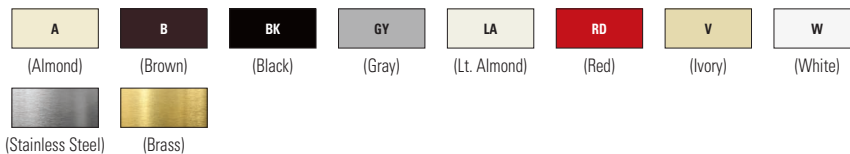

#### Color ordering information:

For ordering devices, include Catalog no. followed by the Color suffix: A (Almond), B (Brown), BK (Black), GY (Gray), LA (Light Almond), RD (Red), V (Ivory), W (White)

**Certification information:** 2000, 4000, 5000, ST & PJ series wallplates are cULus Listed; 93000 series wallplates are UL Listed and CSA Certified; 94000 series are UL Listed and CSA certified. **Specification information:** K-22

#### Product description

1-Gang, 2-Gang, 3-Gang, 4-Gang, 5-Gang, 6-Gang

1-Gang

2-Gang

3-Gang

4-Gang

5-Gang

6-Gang

#### Toggle switch wallplates

Gang	Material	Color suffix	Catalog no.	 
1-Gang	Nylon	A, B, BK, GY, LA, RD, V, W	□ 5134__	• •
	Thermoset	A, B, LA, V, W	□ 2134__	• •
	302/304 Stainless steel	—	□ 93071	• •
	Brass	—	□ 94071	• •
2-Gang	Nylon	A, B, GY, LA, RD, V, W	□ 5139__	• •
	Thermoset	A, B, LA, V, W	□ 2139__	• •
	302/304 Stainless steel	—	□ 93072	• •
	Brass	—	□ 94072	• •
3-Gang	Nylon	A, B, BK, GY, LA, V, W	□ 5141__	• •
	Thermoset	A, B, LA, V, W	□ 2141__	• •
	302/304 Stainless steel	—	□ 93073	• •
	Brass	—	□ 94073	• •
4-Gang	Nylon	A, B, BK, GY, LA, V, W	□ 5154__	• •
	Thermoset	A, B, LA, V, W	□ 2154__	• •
	302/304 Stainless steel	—	□ 93074	• •
5-Gang	Thermoset	A, B, LA, V, W	□ 2155__	• •
	302/304 Stainless steel	—	□ 93075	• •
6-Gang	Thermoset	A, B, V, W	□ 2156__	• •
	302/304 Stainless steel	—	□ 93076	• •