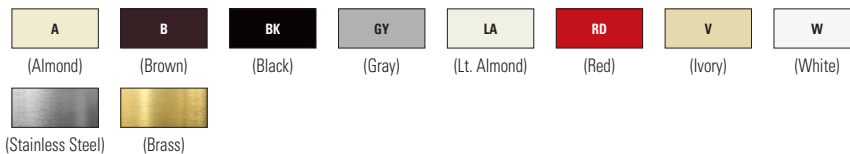

#### Product description

1-Gang, 2-Gang, 3-Gang, 4-Gang, 5-Gang, 6-Gang

1-Gang

2-Gang

3-Gang

4-Gang

5-Gang

6-Gang

#### Toggle switch wallplates

Gang	Material	Color suffix	Catalog no.	 
1-Gang	Nylon	A, B, BK, GY, LA, RD, V, W	□ 5134__	• •
	Thermoset	A, B, LA, V, W	□ 2134__	• •
	302/304 Stainless steel	—	□ 93071	• •
	Brass	—	□ 94071	• •
2-Gang	Nylon	A, B, GY, LA, RD, V, W	□ 5139__	• •
	Thermoset	A, B, LA, V, W	□ 2139__	• •
	302/304 Stainless steel	—	□ 93072	• •
	Brass	—	□ 94072	• •
3-Gang	Nylon	A, B, BK, GY, LA, V, W	□ 5141__	• •
	Thermoset	A, B, LA, V, W	□ 2141__	• •
	302/304 Stainless steel	—	□ 93073	• •
	Brass	—	□ 94073	• •
4-Gang	Nylon	A, B, BK, GY, LA, V, W	□ 5154__	• •
	Thermoset	A, B, LA, V, W	□ 2154__	• •
	302/304 Stainless steel	—	□ 93074	• •
5-Gang	Thermoset	A, B, LA, V, W	□ 2155__	• •
	302/304 Stainless steel	—	□ 93075	• •
6-Gang	Thermoset	A, B, V, W	□ 2156__	• •
	302/304 Stainless steel	—	□ 93076	• •

#### Color ordering information:

For ordering devices, include Catalog no. followed by the Color suffix: A (Almond), B (Brown), BK (Black), GY (Gray), LA (Light Almond), RD (Red), V (Ivory), W (White)

**Certification information:** 2000, 4000, 5000, ST & PJ series wallplates are cULus Listed; 93000 series wallplates are UL Listed and CSA Certified; 94000 series are UL Listed and CSA certified. **Specification information:** K-22