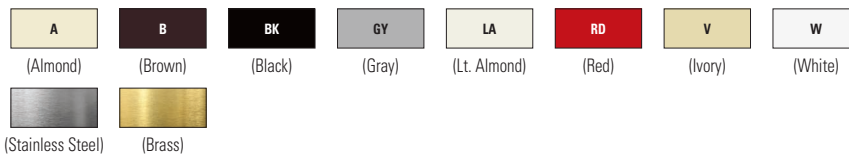

Standard size toggle switch wallplates

Product description

1-Gang, 2-Gang, 3-Gang, 4-Gang, 5-Gang, 6-Gang

Toggle switch wallplates

Gang	Material	Color suffix	Catalog no.		
1-Gang	Nylon	A, B, BK, GY, LA, RD, V, W	□ 5134__	•	•
	Thermoset	A, B, LA, V, W	□ 2134__	•	•
	302/304 Stainless steel	—	□ 93071	•	•
	Brass	—	□ 94071	•	•
2-Gang	Nylon	A, B, GY, LA, RD, V, W	□ 5139__	•	•
	Thermoset	A, B, LA, V, W	□ 2139__	•	•
	302/304 Stainless steel	—	□ 93072	•	•
	Brass	—	□ 94072	•	•
3-Gang	Nylon	A, B, BK, GY, LA, V, W	□ 5141__	•	•
	Thermoset	A, B, LA, V, W	□ 2141__	•	•
	302/304 Stainless steel	—	□ 93073	•	•
	Brass	—	□ 94073	•	•
4-Gang	Nylon	A, B, BK, GY, LA, V, W	□ 5154__	•	•
	Thermoset	A, B, LA, V, W	□ 2154__	•	•
	302/304 Stainless steel	—	□ 93074	•	•
5-Gang	Thermoset	A, B, LA, V, W	□ 2155__	•	•
	302/304 Stainless steel	—	□ 93075	•	•
6-Gang	Thermoset	A, B, V, W	□ 2156__	•	•
	302/304 Stainless steel	—	□ 93076	•	•

Color ordering information:

For ordering devices, include Catalog no. followed by the Color suffix: A (Almond), B (Brown), BK (Black), GY (Gray), LA (Light Almond), RD (Red), V (Ivory), W (White)

Certification information: 2000, 4000, 5000, ST & PJ series wallplates are cULus Listed; 93000 series wallplates are UL Listed and CSA Certified; 94000 series are UL Listed and CSA certified. **Specification information:** K-22

Compliances, specifications and availability are subject to change without notice.

Indicates NAFTA compliant - Page Q-32

RoHS compliant - Page Q-32