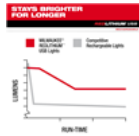

211321 Redlithium Usb Pivoting Flashlight

Milwaukee Electric Tool

Catalog Number	211321
Manufacturer	Milwaukee Electric Tool
Description	The Milwaukee® Redlithium™ Usb Pivoting Flashlight Offers High Output In Any Task and Any Position. It'S Powered By Redlithium™ Usb, Delivering High Output Light For Any Task From Any Position. The Flashlight Features Spot and Flood Beam Modes Allow For Changing It From A High-Powered Flashlight to A Versatile Task Light With The Press Of A Button. With 500 Lumens Of Trueview™ High Definition Output and A 155-Meter (377 Feet) Spot Beam Distance, It Gives The Ability to Search, Trace, or Inspect Better From
Weight per unit	0.7250 (lbs/each)
Product Category	Flashlights, Lanterns, Warning

Features

Battery Size	Battery Packs
Battery Voltage	N/A
Belt Clip	Yes
bulb type	LED
Material	PC/ABS
Water Resistant	Yes

Descriptions

Description	REDLITHIUM USB PIVOTING FLASHLIGHT
extra long description	MILW 2113-21 Pivoting Flashlight
Features	REDLITHIUM™ USB Pivoting Flashlight
Long Description	The MILWAUKEE® REDLITHIUM™ USB Pivoting Flashlight offers high output in any task and any position. It's powered by REDLITHIUM™ USB, delivering high output light for any task from any position. The flashlight features spot and flood beam modes allow for changing it from a high-powered flashlight to a versatile task light with the press of a button. With 500 lumens of TRUEVIEW™ High Definition Output and a 155-meter (377 feet) spot beam distance, it gives the ability to search, trace, or inspect better from
Product Type	Pivoting Flashlight
Short Description	Pivoting Flashlight