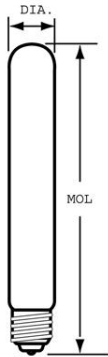

PHOTOMETRIC CHARACTERISTICS

| | |
|---------------------------------|------|
| Initial Lumens | 90.0 |
| Nominal Initial Lumens per Watt | 4 |

ELECTRICAL CHARACTERISTICS

| | |
|---------|-------|
| Wattage | 20.0 |
| Voltage | 120.0 |

DIMENSIONS

| | |
|------------------------------|---------------------|
| Maximum Overall Length (MOL) | 5.5000 in(139.7 mm) |
| Bulb Diameter (DIA) | 0.813 in(20.7 mm) |

PRODUCT INFORMATION

| | |
|----------------------------------|----------------|
| Product Code | 34272 |
| Description | 20T61/2/F |
| Standard Package | Case |
| Standard Package GTIN | 00043168342728 |
| Standard Package Quantity | 60 |
| Sales Unit | Unit |
| No Of Items Per Sales Unit | 1 |
| No Of Items Per Standard Package | 60 |
| UPC | 043168910217 |

GENERAL CHARACTERISTICS

| | |
|---------------------|--|
| Lamp Type | Incandescent - Tubular |
| Bulb | T6.5 |
| Base | Intermediate Screw (E17) |
| Filament | C-8 |
| Bulb Finish | Frost |
| Rated Life | 7000.0 hrs |
| Bulb Material | Soft glass |
| Primary Application | Exit Sign;Appliance;Standard;Standard |

DIMENSIONS

| | |
|------------------------------|---------------------|
| Maximum Overall Length (MOL) | 5.5000 in(139.7 mm) |
| Bulb Diameter (DIA) | 0.813 in(20.7 mm) |

PRODUCT INFORMATION

| | |
|----------------------------|----------------|
| Product Code | 34272 |
| Description | 20T61/2/F |
| Standard Package | Case |
| Standard Package GTIN | 00043168342728 |
| Standard Package Quantity | 60 |
| Sales Unit | Unit |
| No Of Items Per Sales Unit | 1 |
| No Of Items Per Standard | 60 |
| Package | |
| UPC | 043168910217 |