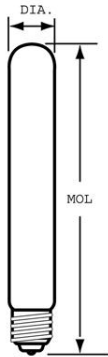

GENERAL CHARACTERISTICS

| | |
|---------------------|--|
| Lamp Type | Incandescent - Tubular |
| Bulb | T6.5 |
| Base | Intermediate Screw (E17) |
| Filament | C-8 |
| Bulb Finish | Frost |
| Rated Life | 7000.0 hrs |
| Bulb Material | Soft glass |
| Primary Application | Exit Sign;Appliance;Standard;Standard |

PHOTOMETRIC CHARACTERISTICS

| | |
|---------------------------------|------|
| Initial Lumens | 90.0 |
| Nominal Initial Lumens per Watt | 4 |

ELECTRICAL CHARACTERISTICS

| | |
|---------|-------|
| Wattage | 20.0 |
| Voltage | 120.0 |

DIMENSIONS

| | |
|------------------------------|---------------------|
| Maximum Overall Length (MOL) | 5.5000 in(139.7 mm) |
| Bulb Diameter (DIA) | 0.813 in(20.7 mm) |

PRODUCT INFORMATION

| | |
|----------------------------------|----------------|
| Product Code | 34272 |
| Description | 20T61/2/F |
| Standard Package | Case |
| Standard Package GTIN | 00043168342728 |
| Standard Package Quantity | 60 |
| Sales Unit | Unit |
| No Of Items Per Sales Unit | 1 |
| No Of Items Per Standard Package | 60 |
| UPC | 043168910217 |

DIMENSIONS

| | |
|------------------------------|---------------------|
| Maximum Overall Length (MOL) | 5.5000 in(139.7 mm) |
| Bulb Diameter (DIA) | 0.813 in(20.7 mm) |

PRODUCT INFORMATION

| | |
|----------------------------|----------------|
| Product Code | 34272 |
| Description | 20T61/2/F |
| Standard Package | Case |
| Standard Package GTIN | 00043168342728 |
| Standard Package Quantity | 60 |
| Sales Unit | Unit |
| No Of Items Per Sales Unit | 1 |
| No Of Items Per Standard | 60 |
| Package | |
| UPC | 043168910217 |