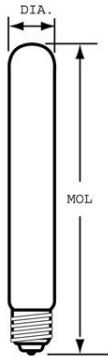

GENERAL CHARACTERISTICS

Lamp Type	Incandescent - Tubular
Bulb	T6.5
Base	Intermediate Screw (E17)
Filament	C-8
Bulb Finish	Frost
Rated Life	7000.0 hrs
Bulb Material	Soft glass
Primary Application	Exit Sign;Appliance;Standard;Standard

PHOTOMETRIC CHARACTERISTICS

Initial Lumens	90.0
Nominal Initial Lumens per Watt	4

ELECTRICAL CHARACTERISTICS

Wattage	20.0
Voltage	120.0

DIMENSIONS

Maximum Overall Length (MOL)	5.5000 in(139.7 mm)
Bulb Diameter (DIA)	0.813 in(20.7 mm)