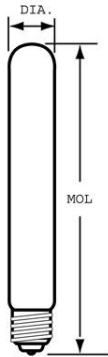

GE
Lighting

34272 - 20T61/2/F

GE appliance 20 watt T6.5 1-pack

- GE's specialty bulbs offer innovative solutions for a variety of lighting needs.
- GE's Appliance Lights can be used in many household appliances such as microwaves, refrigerators and ovens.
- 120 volts
- Whether you're cooking it or keeping it fresh GE appliance lights lets you see it. They're specially designed to withstand high or low temperatures and feature a rugged filament that resists vibration, perfect for microwaves, refrigerators and ovens
- Lasts 7000 hours
- T6.5 shape with intermediate base for use in appliances

GENERAL CHARACTERISTICS

Lamp Type	Incandescent - Tubular
Bulb	T6.5
Base	Intermediate Screw (E17)
Filament	C-8
Bulb Finish	Frost
Rated Life	7000.0 hrs
Bulb Material	Soft glass
Primary Application	Exit Sign;Appliance;Standard;Standard

PHOTOMETRIC CHARACTERISTICS

Initial Lumens	90.0
Nominal Initial Lumens per Watt	4

ELECTRICAL CHARACTERISTICS

Wattage	20.0
Voltage	120.0

DIMENSIONS

Maximum Overall Length (MOL)	5.5000 in(139.7 mm)
Bulb Diameter (DIA)	0.813 in(20.7 mm)