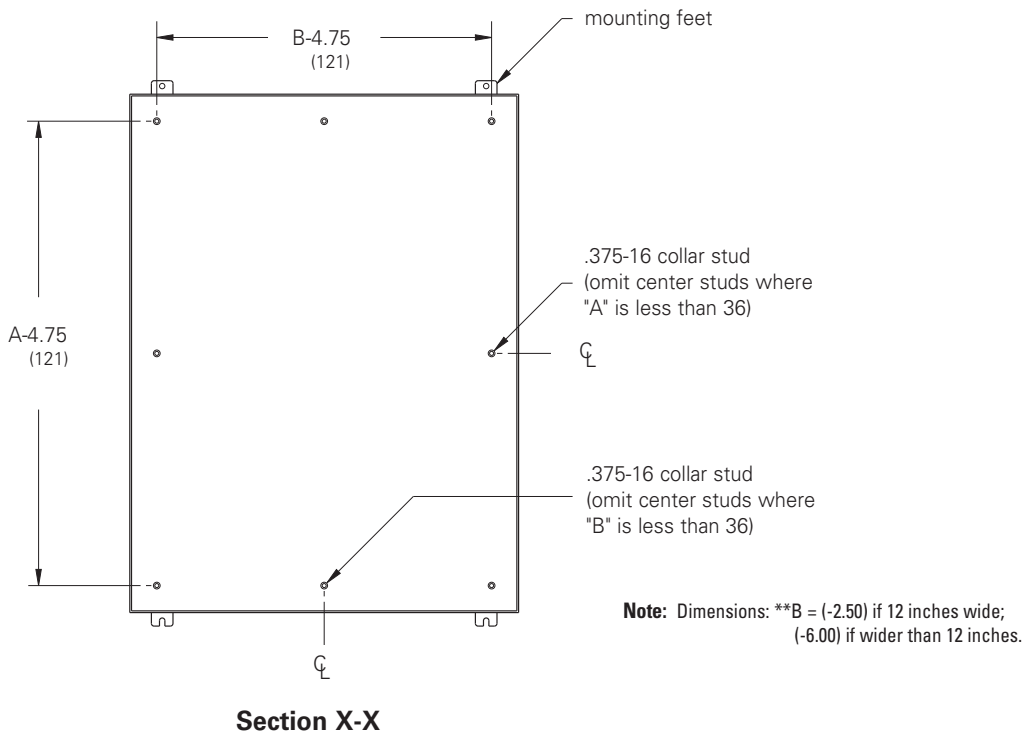

Type 12/13 Panel Encl.

Notes: Dimensions are in inches. Millimeters shown are for reference only. Data subject to change without notice.

Type 12 / 13 Panel Enclosures

Wall-Mount Enclosures Type 12 Single-Door Data Sheet

See pages 106 & 107 for dimensions

Notes: Dimensions are in inches. Millimeters shown are for reference only. Data subject to change without notice.