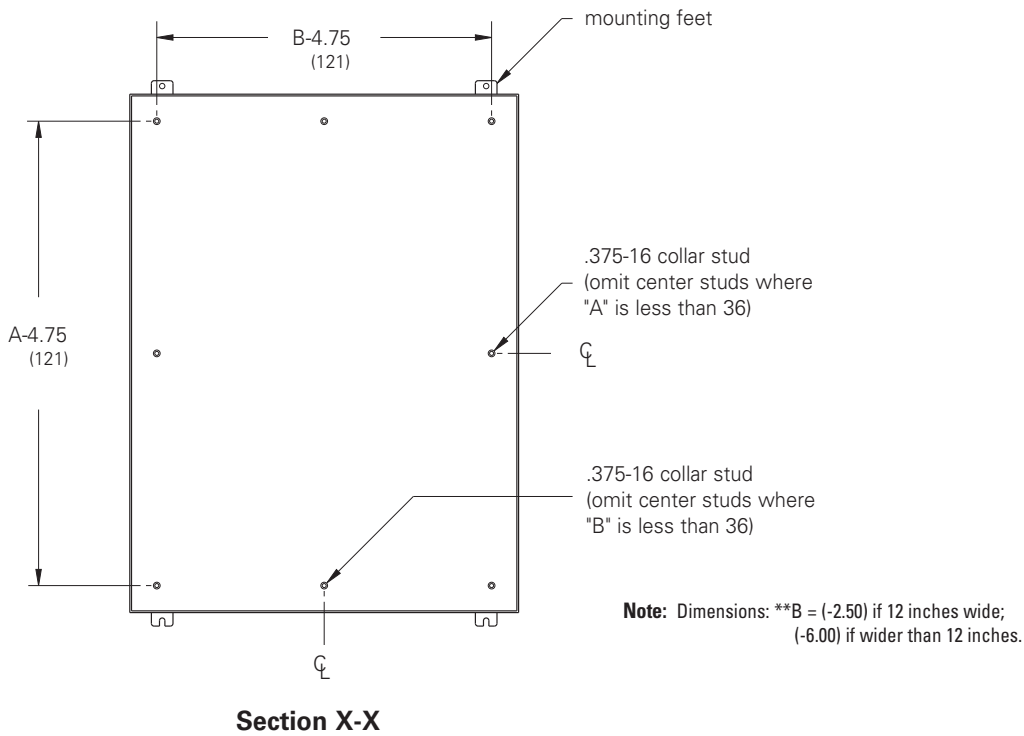

Type 12/13 Panel Encl.

Notes: Dimensions are in inches. Millimeters shown are for reference only. Data subject to change without notice.

Type 12 / 13 Panel Enclosures

Wall-Mount Enclosures Type 12 Single-Door Data Sheet

See pages 106 & 107 for dimensions

Notes: Dimensions are in inches. Millimeters shown are for reference only. Data subject to change without notice.