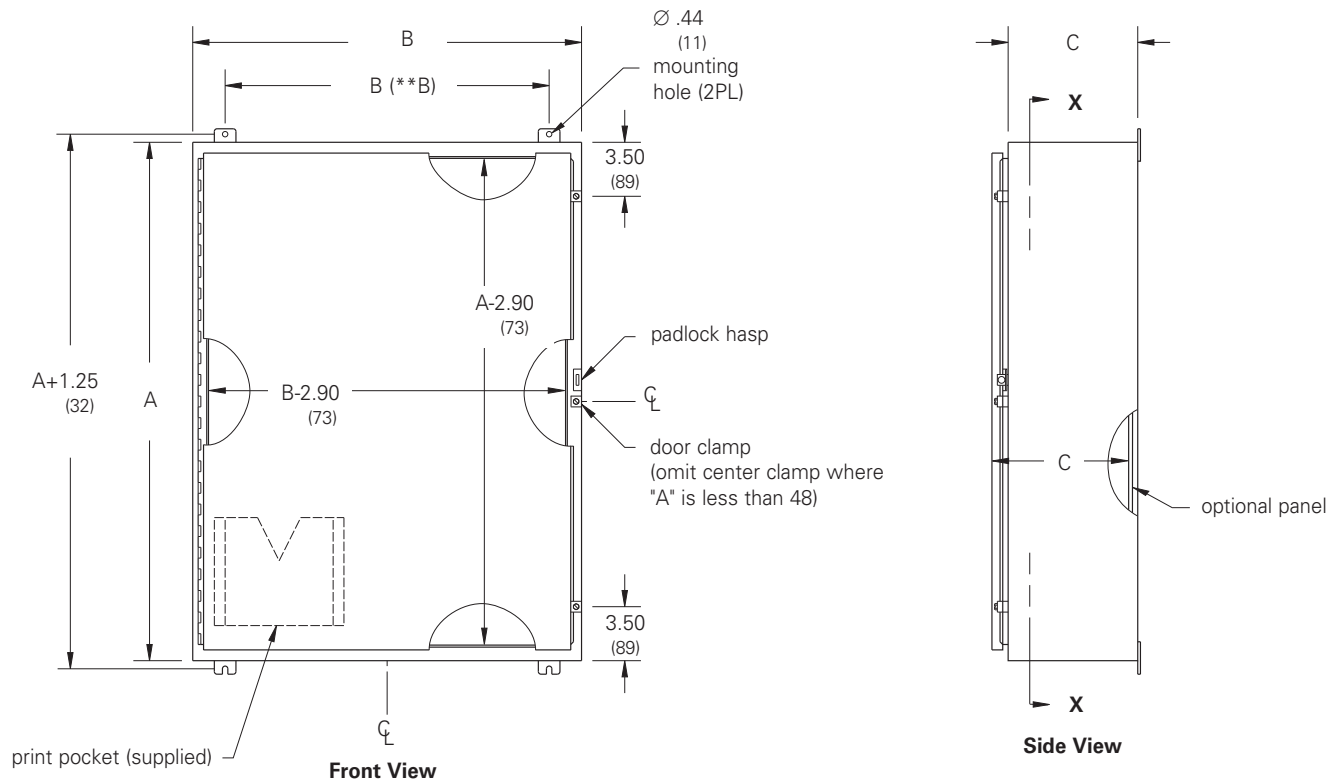

Wall-Mount Enclosures Type 12 Single-Door Illustration Sheet

See pages 106 & 107 for dimensions

Notes: Dimensions are in inches. Millimeters shown are for reference only. Data subject to change without notice.