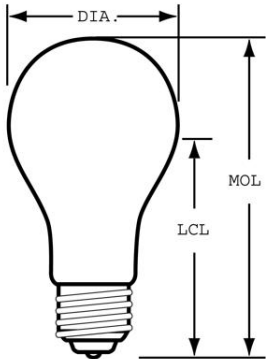

GE
Lighting

16069 - 200A/CL-1 12PK

GE crystal clear 200 watt A21 1-pack

- Add a decorative touch by using GE Crystal Clear bulbs in chandeliers, sconces or anywhere the bulb is visible.
- 2900K soft white light appearance
- A21 shape with medium base for use in table lamps and enclosed fixtures
- Estimated yearly energy costs $24.09 based on 3 hours per day $0.11 per kWh
- Lasts 0.7 years based on 3 hours per day usage
- Add sparkle to your decorative fixtures with GE crystal clear bulbs. The clear glass and elegant filament design provide a decorative touch in fixtures where the bulb is visible
- 3780 lumens providing strong, vibrant™ light

GENERAL CHARACTERISTICS

Lamp Type	Incandescent - A-line
Bulb	A21
Base	Medium Screw (E26)
Filament	CC-8
Bulb Finish	Clear
Rated Life	750.0 hrs
Bulb Material	Soft glass
Primary Application	Standard

PHOTOMETRIC CHARACTERISTICS

Initial Lumens	3780.0
Color Temperature	2900.0 K
Nominal Initial Lumens per Watt	18

ELECTRICAL CHARACTERISTICS

Wattage	200.0
Voltage	120.0

DIMENSIONS

Maximum Overall Length (MOL)	5.3700 in(136.4 mm)
Bulb Diameter (DIA)	2.625 in(66.7 mm)
Light Center Length (LCL)	4.060 in(103.1 mm)

PRODUCT INFORMATION

Product Code	16069
Description	200A/CL-1 12PK
Standard Package	Case
Standard Package GTIN	00043168160698
Standard Package Quantity	12
Sales Unit	Unit
No Of Items Per Sales Unit	1
No Of Items Per Standard Package	12
UPC	043168904568