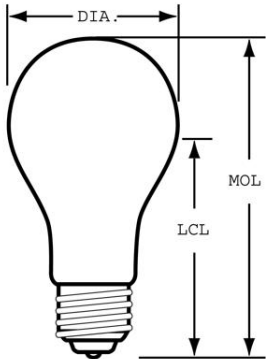

GE
Lighting

16069 - 200A/CL-1 12PK

GE crystal clear 200 watt A21 1-pack

- Add a decorative touch by using GE Crystal Clear bulbs in chandeliers, sconces or anywhere the bulb is visible.
- 2900K soft white light appearance
- A21 shape with medium base for use in table lamps and enclosed fixtures
- Estimated yearly energy costs \$24.09 based on 3 hours per day \$0.11 per kWh
- Lasts 0.7 years based on 3 hours per day usage
- Add sparkle to your decorative fixtures with GE crystal clear bulbs. The clear glass and elegant filament design provide a decorative touch in fixtures where the bulb is visible
- 3780 lumens providing strong, vibrant™ light

GENERAL CHARACTERISTICS

Lamp Type	Incandescent - A-line
Bulb	A21
Base	Medium Screw (E26)
Filament	CC-8
Bulb Finish	Clear
Rated Life	750.0 hrs
Bulb Material	Soft glass
Primary Application	Standard

PHOTOMETRIC CHARACTERISTICS

Initial Lumens	3780.0
Color Temperature	2900.0 K
Nominal Initial Lumens per Watt	18

ELECTRICAL CHARACTERISTICS

Wattage	200.0
Voltage	120.0

DIMENSIONS

Maximum Overall Length (MOL)	5.3700 in(136.4 mm)
Bulb Diameter (DIA)	2.625 in(66.7 mm)
Light Center Length (LCL)	4.060 in(103.1 mm)