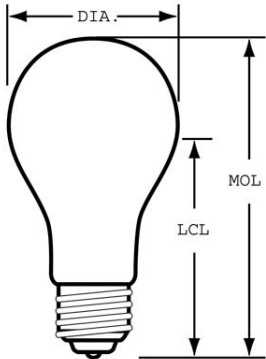

Initial Lumens	3780.0
Color Temperature	2900.0 K
Nominal Initial Lumens per Watt	18

ELECTRICAL CHARACTERISTICS

Wattage	200.0
Voltage	120.0

DIMENSIONS

Maximum Overall Length (MOL)	5.3700 in(136.4 mm)
Bulb Diameter (DIA)	2.625 in(66.7 mm)
Light Center Length (LCL)	4.060 in(103.1 mm)

PRODUCT INFORMATION

Product Code	16069
Description	200A/CL-1 12PK
Standard Package	Case
Standard Package GTIN	00043168160698
Standard Package Quantity	12
Sales Unit	Unit
No Of Items Per Sales Unit	1
No Of Items Per Standard Package	12
UPC	043168904568

GE
Lighting

16069 - 200A/CL-1 12PK

GE crystal clear 200 watt A21 1-pack

- Add a decorative touch by using GE Crystal Clear bulbs in chandeliers, sconces or anywhere the bulb is visible.
- 2900K soft white light appearance
- A21 shape with medium base for use in table lamps and enclosed fixtures
- Estimated yearly energy costs \$24.09 based on 3 hours per day \$0.11 per kWh
- Lasts 0.7 years based on 3 hours per day usage
- Add sparkle to your decorative fixtures with GE crystal clear bulbs. The clear glass and elegant filament design provide a decorative touch in fixtures where the bulb is visible
- 3780 lumens providing strong, vibrant™ light