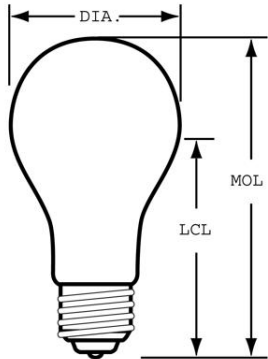

GE
Lighting

16069 - 200A/CL-1 12PK

GE crystal clear 200 watt A21 1-pack

- Add a decorative touch by using GE Crystal Clear bulbs in chandeliers, sconces or anywhere the bulb is visible.
- 2900K soft white light appearance
- A21 shape with medium base for use in table lamps and enclosed fixtures
- Estimated yearly energy costs \$24.09 based on 3 hours per day \$0.11 per kWh
- Lasts 0.7 years based on 3 hours per day usage
- Add sparkle to your decorative fixtures with GE crystal clear bulbs. The clear glass and elegant filament design provide a decorative touch in fixtures where the bulb is visible
- 3780 lumens providing strong, vibrant™ light

GENERAL CHARACTERISTICS

Lamp Type	Incandescent - A-line
Bulb	A21
Base	Medium Screw (E26)
Filament	CC-8
Bulb Finish	Clear
Rated Life	750.0 hrs
Bulb Material	Soft glass
Primary Application	Standard

PHOTOMETRIC CHARACTERISTICS

Initial Lumens	3780.0
Color Temperature	2900.0 K
Nominal Initial Lumens per Watt	18

ELECTRICAL CHARACTERISTICS

Wattage	200.0
Voltage	120.0

DIMENSIONS

Maximum Overall Length (MOL)	5.3700 in(136.4 mm)
Bulb Diameter (DIA)	2.625 in(66.7 mm)
Light Center Length (LCL)	4.060 in(103.1 mm)