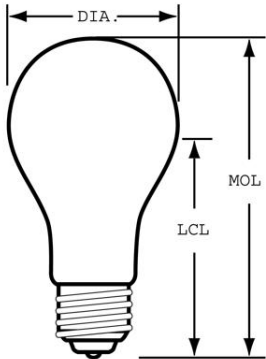

### 16069 - 200A/CL-1 12PK

GE crystal clear 200 watt A21 1-pack

- Add a decorative touch by using GE Crystal Clear bulbs in chandeliers, sconces or anywhere the bulb is visible.
- 2900K soft white light appearance
- A21 shape with medium base for use in table lamps and enclosed fixtures
- Estimated yearly energy costs \$24.09 based on 3 hours per day \$0.11 per kWh
- Lasts 0.7 years based on 3 hours per day usage
- Add sparkle to your decorative fixtures with GE crystal clear bulbs. The clear glass and elegant filament design provide a decorative touch in fixtures where the bulb is visible
- 3780 lumens providing strong, vibrant™ light

#### GENERAL CHARACTERISTICS

Lamp Type	Incandescent - A-line
Bulb	A21
Base	Medium Screw (E26)
Filament	CC-8
Bulb Finish	Clear
Rated Life	750.0 hrs
Bulb Material	Soft glass
Primary Application	Standard

#### DIMENSIONS

Maximum Overall Length (MOL)	5.3700 in(136.4 mm)
Bulb Diameter (DIA)	2.625 in(66.7 mm)
Light Center Length (LCL)	4.060 in(103.1 mm)