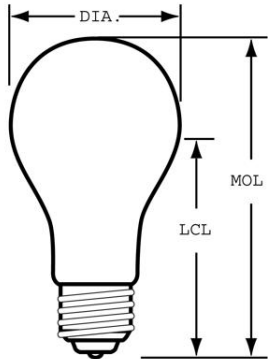

GENERAL CHARACTERISTICS

Lamp Type	Incandescent - A-line
Bulb	A21
Base	Medium Screw (E26)
Filament	CC-8
Bulb Finish	Clear
Rated Life	750.0 hrs
Bulb Material	Soft glass
Primary Application	Standard

PHOTOMETRIC CHARACTERISTICS

Initial Lumens	3780.0
Color Temperature	2900.0 K
Nominal Initial Lumens per Watt	18

ELECTRICAL CHARACTERISTICS

Wattage	200.0
Voltage	120.0

DIMENSIONS

Maximum Overall Length (MOL)	5.3700 in(136.4 mm)
Bulb Diameter (DIA)	2.625 in(66.7 mm)
Light Center Length (LCL)	4.060 in(103.1 mm)

GE
Lighting

16069 - 200A/CL-1 12PK

GE crystal clear 200 watt A21 1-pack

- Add a decorative touch by using GE Crystal Clear bulbs in chandeliers, sconces or anywhere the bulb is visible.
- 2900K soft white light appearance
- A21 shape with medium base for use in table lamps and enclosed fixtures
- Estimated yearly energy costs \$24.09 based on 3 hours per day \$0.11 per kWh
- Lasts 0.7 years based on 3 hours per day usage
- Add sparkle to your decorative fixtures with GE crystal clear bulbs. The clear glass and elegant filament design provide a decorative touch in fixtures where the bulb is visible
- 3780 lumens providing strong, vibrant™ light