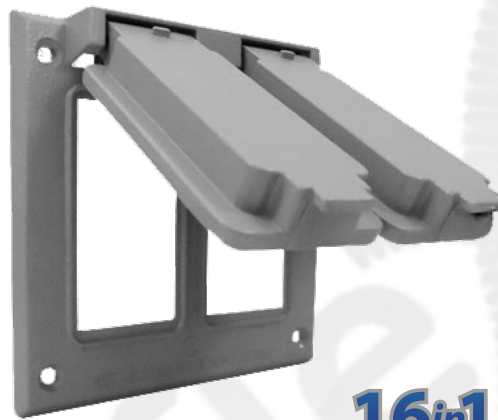

METAL FLAT COVERS

- Patent Pending Multi-Configuration Design
- Die Cast Metal Construction
- Includes Gasket and Mounting Hardware
- Powdercoat Finish
- Easy to Install
- Listed and NEC Compliant

Multi-Configuration

4in1

1GCV

16in1

2GC

3GC

Superflex Item No.	Cross Reference No.	Description	Color	Pkg Qty
1GCV	S-MX1050S	1-Gang Weatherproof Box Cover 4 in 1 Vertical	Gray	50
1GCVBZ	S-MX1050Z	1-Gang Weatherproof Box Cover Vertical	Bronze	25
1GCVWH	S-MX1050WH	1-Gang Weatherproof Box Cover Vertical	White	25
2GC	S-MX2050S	2-Gang Weatherproof Box Cover 16 in 1	Gray	50
3GC	S-MX3050S	3-Gang Weatherproof Box Cover GFCI	Gray	50