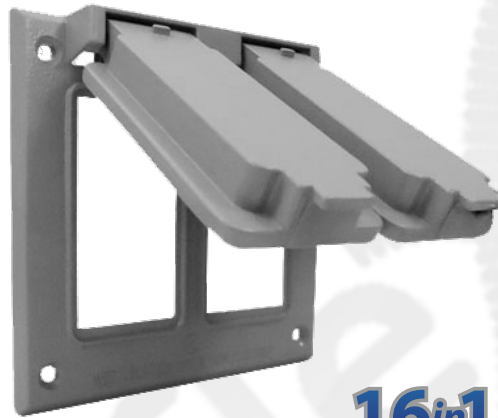

METAL FLAT COVERS

- Patent Pending Multi-Configuration Design
- Die Cast Metal Construction
- Includes Gasket and Mounting Hardware
- Powdercoat Finish
- Easy to Install
- Listed and NEC Compliant

Multi-Configuration

4in1

1GCV

16in1

2GC

3GC

Superflex Item No.	Cross Reference No.	Description	Color	Pkg Qty
1GCV	S-MX1050S	1-Gang Weatherproof Box Cover 4 in 1 Vertical	Gray	50
1GCVBZ	S-MX1050Z	1-Gang Weatherproof Box Cover Vertical	Bronze	25
1GCVWH	S-MX1050WH	1-Gang Weatherproof Box Cover Vertical	White	25
2GC	S-MX2050S	2-Gang Weatherproof Box Cover 16 in 1	Gray	50
3GC	S-MX3050S	3-Gang Weatherproof Box Cover GFCI	Gray	50