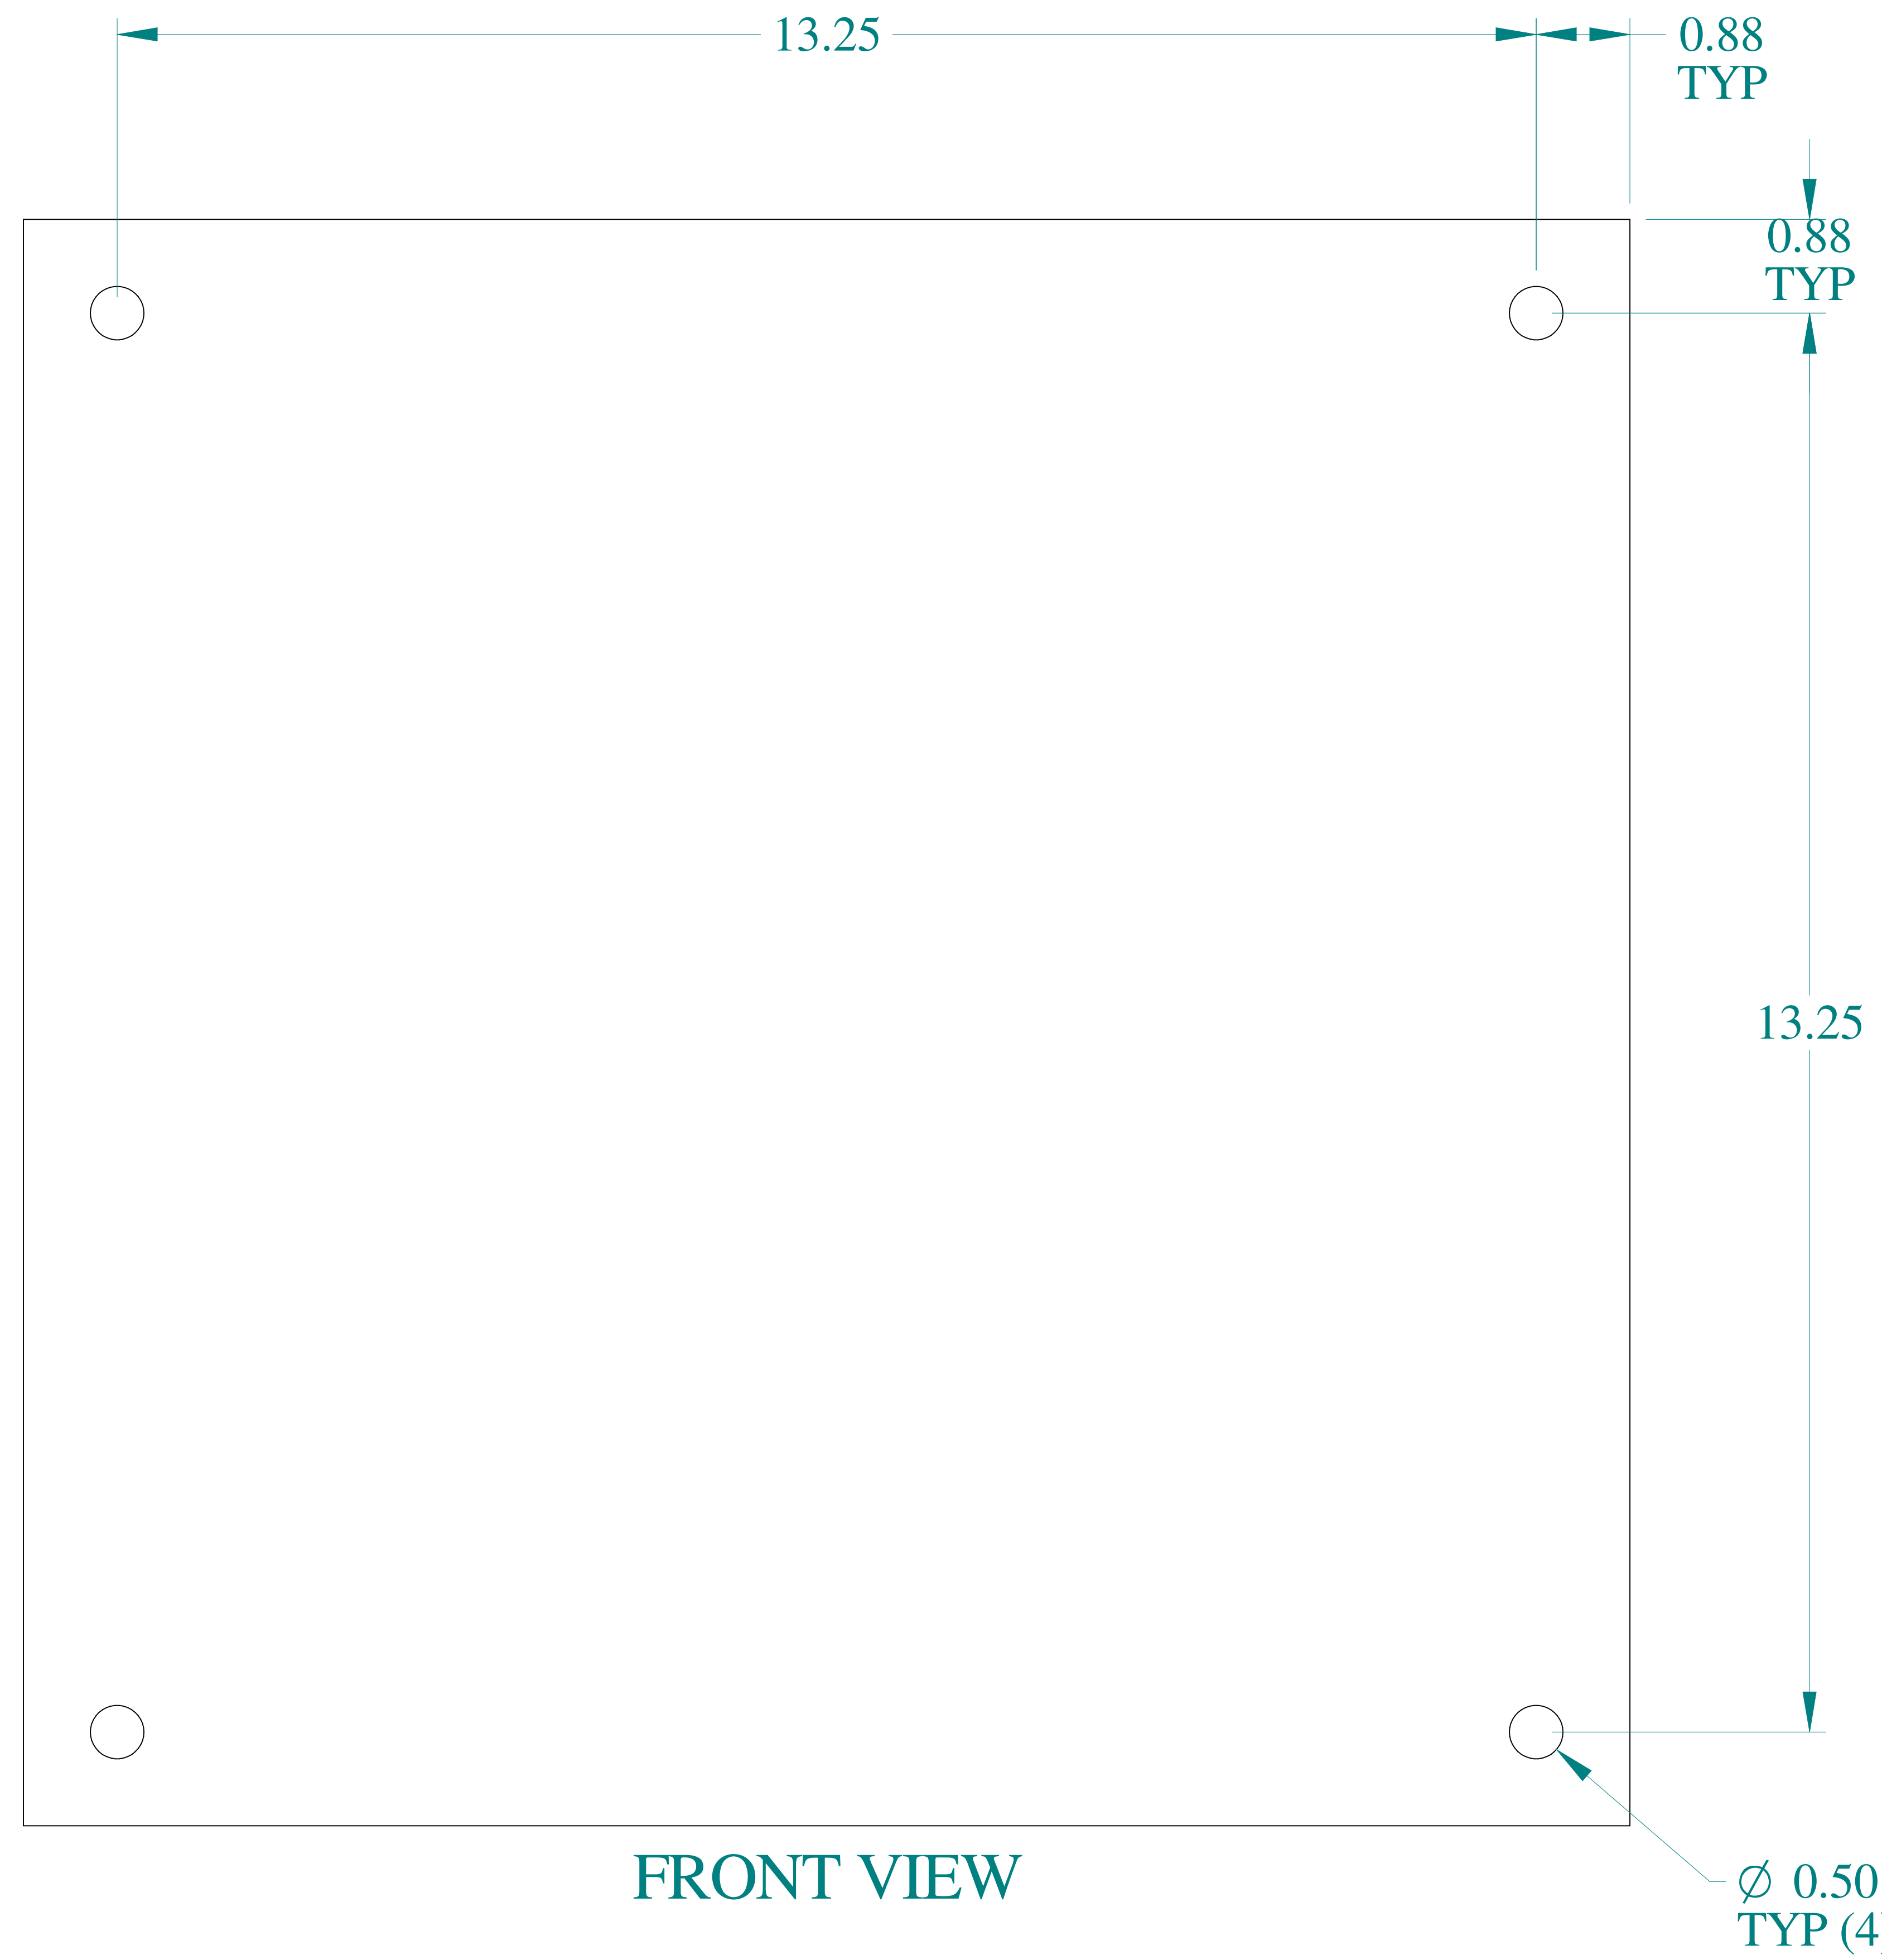

TOP VIEW

FRONT VIEW

SIDE VIEW

SIDE VIEW

ISOMETRIC VIEW

**HAMMOND  
MANUFACTURING®**

**W** www.hammondmfg.com

Data subject to change without notice.

Part # : 18P1515

Date : Feb 7, 2020

[Link:www.hamfmg.com/18P1515](http://www.hamfmg.com/18P1515)