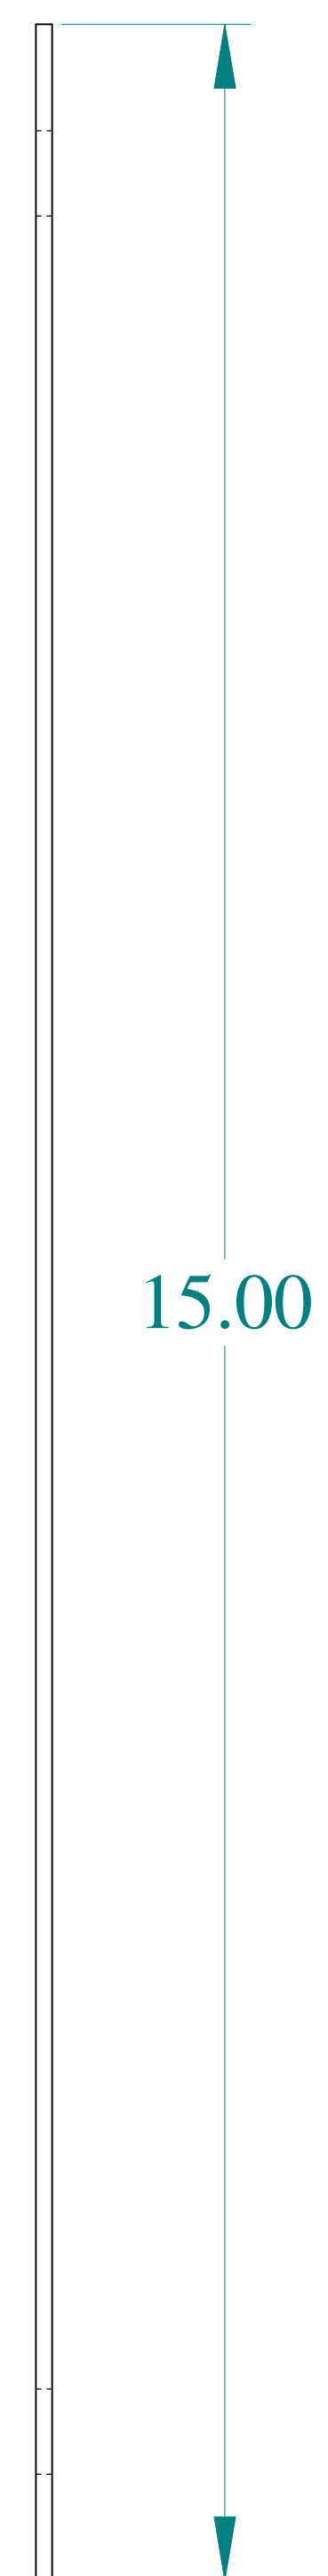

TOP VIEW

FRONT VIEW

SIDE VIEW

SIDE VIEW

ISOMETRIC VIEW

**HAMMOND  
MANUFACTURING®**

**W** www.hammondmfg.com

Data subject to change without notice.

Part # : 18P1515

Date : Feb 7, 2020

[Link:www.hamfmg.com/18P1515](http://www.hamfmg.com/18P1515)