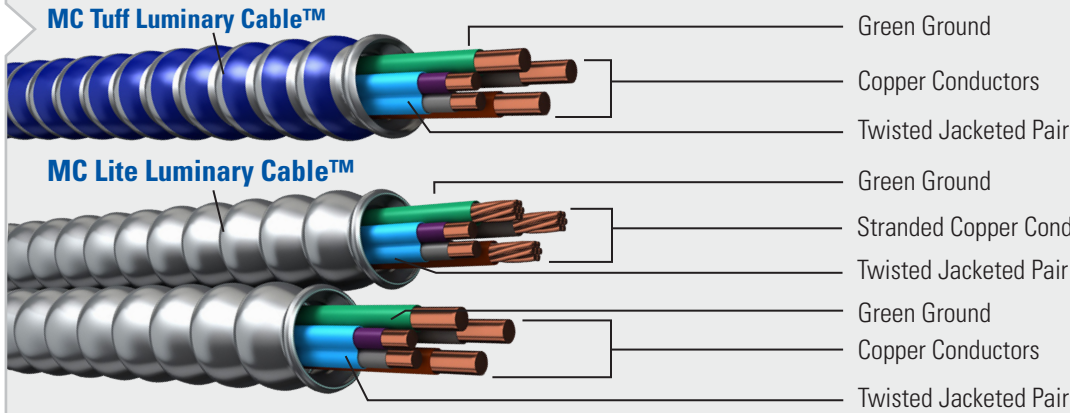

UL LISTED TYPE MC-PCS*

MC LUMINARY SPECIFICATIONS

PRODUCT CODE		TRADE SIZE	LENGTH (FT)		APPROXIMATE WEIGHT	APPROXIMATE ARMOR O.D.
COIL	REEL		COIL	REEL	LBS/1,000FT	INCHES
MC TUFF LUMINARY SOLID						
18BEB42T500	18BEB60T500	16-2 (1TPJ) Purple, Gray 12-2 Black, White, Green	250	1000	237.7	0.626
18BEB42T504	18BEB60T504	16-2 (1TPJ) Purple, Gray 12-2 Red, White, Green	250	1000	237.7	0.626
18BEB42T505	18BEB60T505	16-2 (1TPJ) Purple, Gray 12-2 Blue, White, Green	250	1000	237.7	0.626
18BEB42T501	18BEB60T501	16-2 (1TPJ) Purple, Gray 12-2 Brown, Gray, Green	250	1000	237.7	0.626
18BEB42T502	18BEB60T502	16-2 (1TPJ) Purple, Gray 12-2 Orange, Gray, Green	250	1000	237.7	0.626
18BEB42T503	18BEB60T503	16-2 (1TPJ) Purple, Gray 12-2 Yellow, Gray, Green	250	1000	237.7	0.626
18BMB42T500	18BMB60T500	16-2 (1TPJ) Purple, Gray 12-3 Black, Red, White, Green	250	1000	268.6	0.653
18BMB42T501	18BMB60T501	16-2 (1TPJ) Purple, Gray 12-3 Brown, Orange, Gray, Green	250	1000	268.6	0.653
18BKB42T500	18BKB60T500	16-2 (1TPJ) Purple, Gray 10-2 Black, White, Green	250	1000	291.4	0.670
18BKB42T501	18BKB60T501	16-2 (1TPJ) Purple, Gray 10-2 Brown, Gray, Green	250	1000	291.4	0.670
MC LITE LUMINARY SOLID						
18BF-42-500	18BF-60-500	16-2 (1TPJ) Purple, Gray 12-2 Black, White, Green	250	1000	156.3	0.626
18BF-42-504	18BF-60-504	16-2 (1TPJ) Purple, Gray 12-2 Red, White, Green	250	1000	156.3	0.626
18BF-42-505	18BF-60-505	16-2 (1TPJ) Purple, Gray 12-2 Blue, White, Green	250	1000	156.3	0.626
18BF-42-501	18BF-60-501	16-2 (1TPJ) Purple, Gray 12-2 Brown, Gray, Green	250	1000	156.3	0.626
18BF-42-502	18BF-60-502	16-2 (1TPJ) Purple, Gray 12-2 Orange, Gray, Green	250	1000	156.3	0.626
18BF-42-503	18BF-60-503	16-2 (1TPJ) Purple, Gray 12-2 Yellow, Gray, Green	250	1000	156.3	0.626
18BG-42-500	18BG-60-500	16-2 (1TPJ) Purple, Gray 12-3 Black, Red, White, Green	250	1000	182.6	0.653
18BG-42-501	18BG-60-501	16-2 (1TPJ) Purple, Gray 12-3 Brown, Orange, Gray, Green	250	1000	182.6	0.653
18BH-42-500	18BH-60-500	16-2 (1TPJ) Purple, Gray 10-2 Black, White, Green	250	1000	201.7	0.670
18BH-42-501	18BH-60-501	16-2 (1TPJ) Purple, Gray 10-2 Brown, Gray, Green	250	1000	201.7	0.670
MC LITE LUMINARY STRANDED (16-2 SOLID)						
18SF-42-500	18SF-60-500	16-2 (1TPJ) Purple, Gray 12-2 Black, White, Green	250	1000	159.2	0.641
18SF-42-501	18SF-60-501	16-2 (1TPJ) Purple, Gray 12-2 Brown, Gray, Green	250	1000	159.2	0.641
18SI-42-500	18SI-60-500	16-2 (1TPJ) Purple, Gray 12-3 Black, Red, White, Green	250	1000	187.9	0.666
18SI-42-501	18SI-60-501	16-2 (1TPJ) Purple, Gray 12-3 Brown, Orange, Gray, Green	250	1000	187.9	0.666

Other custom constructions available subject to minimums and manufacturing lead-times; contact your AFC Representative for more information.

MC Luminary Cable™ is intended for use in non shielded applications

*All cables manufactured after Jan 1, 2015