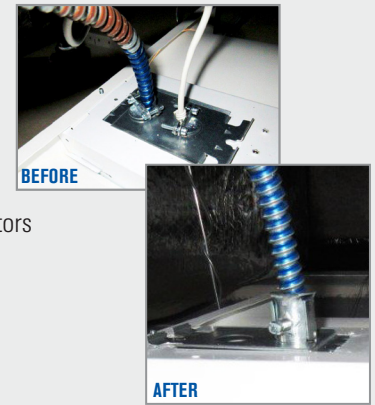

UL LISTED TYPE MC-PCS*

MC LUMINARY SPECIFICATIONS

PRODUCT CODE		TRADE SIZE	LENGTH (FT)		APPROXIMATE WEIGHT	APPROXIMATE ARMOR O.D.
COIL	REEL		COIL	REEL	LBS/1,000FT	INCHES
MC TUFF LUMINARY SOLID						
18BEB42T500	18BEB60T500	16-2 (1TPJ) Purple, Gray 12-2 Black, White, Green	250	1000	237.7	0.626
18BEB42T504	18BEB60T504	16-2 (1TPJ) Purple, Gray 12-2 Red, White, Green	250	1000	237.7	0.626
18BEB42T505	18BEB60T505	16-2 (1TPJ) Purple, Gray 12-2 Blue, White, Green	250	1000	237.7	0.626
18BEB42T501	18BEB60T501	16-2 (1TPJ) Purple, Gray 12-2 Brown, Gray, Green	250	1000	237.7	0.626
18BEB42T502	18BEB60T502	16-2 (1TPJ) Purple, Gray 12-2 Orange, Gray, Green	250	1000	237.7	0.626
18BEB42T503	18BEB60T503	16-2 (1TPJ) Purple, Gray 12-2 Yellow, Gray, Green	250	1000	237.7	0.626
18BMB42T500	18BMB60T500	16-2 (1TPJ) Purple, Gray 12-3 Black, Red, White, Green	250	1000	268.6	0.653
18BMB42T501	18BMB60T501	16-2 (1TPJ) Purple, Gray 12-3 Brown, Orange, Gray, Green	250	1000	268.6	0.653
18BKB42T500	18BKB60T500	16-2 (1TPJ) Purple, Gray 10-2 Black, White, Green	250	1000	291.4	0.670
18BKB42T501	18BKB60T501	16-2 (1TPJ) Purple, Gray 10-2 Brown, Gray, Green	250	1000	291.4	0.670
MC LITE LUMINARY SOLID						
18BF-42-500	18BF-60-500	16-2 (1TPJ) Purple, Gray 12-2 Black, White, Green	250	1000	156.3	0.626
18BF-42-504	18BF-60-504	16-2 (1TPJ) Purple, Gray 12-2 Red, White, Green	250	1000	156.3	0.626
18BF-42-505	18BF-60-505	16-2 (1TPJ) Purple, Gray 12-2 Blue, White, Green	250	1000	156.3	0.626
18BF-42-501	18BF-60-501	16-2 (1TPJ) Purple, Gray 12-2 Brown, Gray, Green	250	1000	156.3	0.626
18BF-42-502	18BF-60-502	16-2 (1TPJ) Purple, Gray 12-2 Orange, Gray, Green	250	1000	156.3	0.626
18BF-42-503	18BF-60-503	16-2 (1TPJ) Purple, Gray 12-2 Yellow, Gray, Green	250	1000	156.3	0.626
18BG-42-500	18BG-60-500	16-2 (1TPJ) Purple, Gray 12-3 Black, Red, White, Green	250	1000	182.6	0.653
18BG-42-501	18BG-60-501	16-2 (1TPJ) Purple, Gray 12-3 Brown, Orange, Gray, Green	250	1000	182.6	0.653
18BH-42-500	18BH-60-500	16-2 (1TPJ) Purple, Gray 10-2 Black, White, Green	250	1000	201.7	0.670
18BH-42-501	18BH-60-501	16-2 (1TPJ) Purple, Gray 10-2 Brown, Gray, Green	250	1000	201.7	0.670
MC LITE LUMINARY STRANDED (16-2 SOLID)						
18SF-42-500	18SF-60-500	16-2 (1TPJ) Purple, Gray 12-2 Black, White, Green	250	1000	159.2	0.641
18SF-42-501	18SF-60-501	16-2 (1TPJ) Purple, Gray 12-2 Brown, Gray, Green	250	1000	159.2	0.641
18SI-42-500	18SI-60-500	16-2 (1TPJ) Purple, Gray 12-3 Black, Red, White, Green	250	1000	187.9	0.666
18SI-42-501	18SI-60-501	16-2 (1TPJ) Purple, Gray 12-3 Brown, Orange, Gray, Green	250	1000	187.9	0.666

Other custom constructions available subject to minimums and manufacturing lead-times; contact your AFC Representative for more information.

MC Luminary Cable™ is intended for use in non shielded applications

*All cables manufactured after Jan 1, 2015