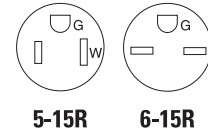

Build-to-spec customizable devices - Page A-6

Indicates NAFTA compliant - Page Q-32

RoHS compliant - Page Q-32

Commercial grade receptacles

Commercial grade straight blade receptacles

Product description

2-pole, 3-wire grounding
Dual voltage
15A, 125/250V/AC
NEMA 5-15R, 6-15R