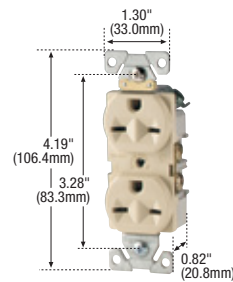

Commercial grade receptacles

Commercial grade straight blade receptacles

Product description

2-pole, 3-wire grounding
Dual voltage
15A, 125/250V/AC
NEMA 5-15R, 6-15R

829

826

815

1876

Product description

2-pole, 3-wire grounding
15A, 250V/AC
20A, 250V/AC
NEMA 6-15R, 6-20R

Commercial grade receptacles

Rating		NEMA	Description	Color suffix	Catalog no.	
A	V/AC					
15	250	6-15R	Duplex receptacle, side wire	B, V, W	□ 826_Δ	
			Single receptacle, side wire	B, V, W	□ 816_	
20	250	6-20R	Duplex receptacle, side wire	B, V, W	□ 815_Δ	
			Single receptacle, side wire	A, B, BK, LA, V, W	□ 1876_	

Δ Fed Spec certified

Decorator commercial grade receptacle

Rating		NEMA	Description	Color	Catalog no.	
A	V/AC					
20	250	6-20R	Single receptacle, back & side wire	W	□ 6450W	

Color ordering information:

For ordering devices, include Catalog no. followed by the Color suffix: A (Almond), B (Brown), BK (Black), LA (Light Almond), V (Ivory), W (White)