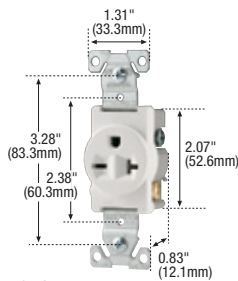

Commercial grade receptacles

Commercial grade straight blade receptacles

Product description

2-pole, 3-wire grounding
Dual voltage
15A, 125/250V/AC
NEMA 5-15R, 6-15R

829

826

815

1876

Product description

2-pole, 3-wire grounding
15A, 250V/AC
20A, 250V/AC
NEMA 6-15R, 6-20R

Commercial grade receptacles

Rating		NEMA	Description	Color suffix	Catalog no.	
A	V/AC					
15	250	6-15R	Duplex receptacle, side wire	B, V, W	□ 826_Δ	
			Single receptacle, side wire	B, V, W	□ 816_	
20	250	6-20R	Duplex receptacle, side wire	B, V, W	□ 815_Δ	
			Single receptacle, side wire	A, B, BK, LA, V, W	□ 1876_	

Δ Fed Spec certified

Decorator commercial grade receptacle

Rating		NEMA	Description	Color	Catalog no.	
A	V/AC					
20	250	6-20R	Single receptacle, back & side wire	W	□ 6450W	

Color ordering information:

For ordering devices, include Catalog no. followed by the Color suffix: A (Almond), B (Brown), BK (Black), LA (Light Almond), V (Ivory), W (White)