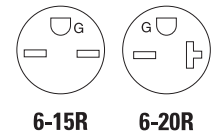

Dual voltage commercial grade receptacle

Rating		NEMA	Description	Color	Catalog no.	
A	V/AC					
15	125/ 250	5-15R/ 6-15R	Dual voltage duplex receptacle, side wire	V	□ 829V	

Commercial grade straight blade receptacles

Product description

2-pole, 3-wire grounding
15A, 250V/AC
20A, 250V/AC
NEMA 6-15R, 6-20R

Commercial grade receptacles

Rating		NEMA	Description	Color suffix	Catalog no.	
A	V/AC					
15	250	6-15R	Duplex receptacle, side wire	B, V, W	□ 826_Δ	
			Single receptacle, side wire	B, V, W	□ 816_	
20	250	6-20R	Duplex receptacle, side wire	B, V, W	□ 815_Δ	
			Single receptacle, side wire	A, B, BK, LA, V, W	□ 1876_	

Δ Fed Spec certified

Decorator commercial grade receptacle

Rating		NEMA	Description	Color	Catalog no.	
A	V/AC					
20	250	6-20R	Single receptacle, back & side wire	W	□ 6450W	

Color ordering information:

For ordering devices, include Catalog no. followed by the Color suffix: A (Almond), B (Brown), BK (Black), LA (Light Almond), V (Ivory), W (White)