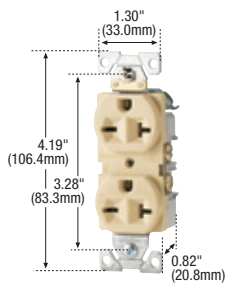

Commercial grade receptacles

Commercial grade straight blade receptacles

Product description

2-pole, 3-wire grounding
Dual voltage
15A, 125/250V/AC
NEMA 5-15R, 6-15R

829

826

815

1876

Product description

2-pole, 3-wire grounding
15A, 250V/AC
20A, 250V/AC
NEMA 6-15R, 6-20R

Commercial grade receptacles

Rating		NEMA	Description	Color suffix	Catalog no.	
A	V/AC					
15	250	6-15R	Duplex receptacle, side wire	B, V, W	□ 826_Δ	
			Single receptacle, side wire	B, V, W	□ 816_	
20	250	6-20R	Duplex receptacle, side wire	B, V, W	□ 815_Δ	
			Single receptacle, side wire	A, B, BK, LA, V, W	□ 1876_	