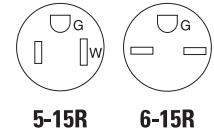

Commercial grade receptacles

Commercial grade straight blade receptacles

Product description

2-pole, 3-wire grounding
Dual voltage
15A, 125/250V/AC
NEMA 5-15R, 6-15R

829