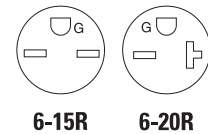

Commercial grade straight blade receptacles

Product description

2-pole, 3-wire grounding
15A, 250V/AC
20A, 250V/AC
NEMA 6-15R, 6-20R