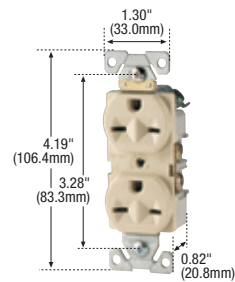

Commercial grade receptacles

Commercial grade straight blade receptacles

Product description

2-pole, 3-wire grounding
Dual voltage
15A, 125/250V/AC
NEMA 5-15R, 6-15R

826

Dual voltage commercial grade receptacle

Rating		NEMA	Description	Color	Catalog no.	
A	V/AC					
15	125/ 250	5-15R/ 6-15R	Dual voltage duplex receptacle, side wire	V	□ 829V	

Commercial grade straight blade receptacles

Product description

2-pole, 3-wire grounding
15A, 250V/AC
20A, 250V/AC
NEMA 6-15R, 6-20R

Commercial grade receptacles

Rating		NEMA	Description	Color suffix	Catalog no.	
A	V/AC					
15	250	6-15R	Duplex receptacle, side wire	B, V, W	□ 826_Δ	
			Single receptacle, side wire	B, V, W	□ 816_	
20	250	6-20R	Duplex receptacle, side wire	B, V, W	□ 815_Δ	
			Single receptacle, side wire	A, B, BK, LA, V, W	□ 1876_	

^Δ Fed Spec certified

Decorator commercial grade receptacle

Rating		NEMA	Description	Color	Catalog no.	
A	V/AC					
20	250	6-20R	Single receptacle, back & side wire	W	□ 6450W	

Color ordering information:

For ordering devices, include Catalog no. followed by the Color suffix: A (Almond), B (Brown), BK (Black), LA (Light Almond), V (Ivory), W (White)

Specification information: Commercial receptacles: A-33

Compliances, specifications and availability are subject to change without notice.

Build-to-spec customizable devices - Page A-6

Indicates NAFTA compliant - Page Q-32

RoHS compliant - Page Q-32