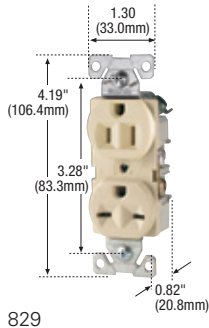

Commercial grade receptacles

Commercial grade straight blade receptacles

Product description

2-pole, 3-wire grounding
Dual voltage
15A, 125/250V/AC
NEMA 5-15R, 6-15R

829

826

815

1876

Product description

2-pole, 3-wire grounding
15A, 250V/AC
20A, 250V/AC
NEMA 6-15R, 6-20R

Commercial grade receptacles

Rating		NEMA	Description	Color suffix	Catalog no.	
A	V/AC					
15	250	6-15R	Duplex receptacle, side wire	B, V, W	□ 826_Δ	
			Single receptacle, side wire	B, V, W	□ 816_	
20	250	6-20R	Duplex receptacle, side wire	B, V, W	□ 815_Δ	
			Single receptacle, side wire	A, B, BK, LA, V, W	□ 1876_	

Δ Fed Spec certified

Decorator commercial grade receptacle

Rating		NEMA	Description	Color	Catalog no.	
A	V/AC					
20	250	6-20R	Single receptacle, back & side wire	W	□ 6450W	

Color ordering information:

For ordering devices, include Catalog no. followed by the Color suffix: A (Almond), B (Brown), BK (Black), LA (Light Almond), V (Ivory), W (White)