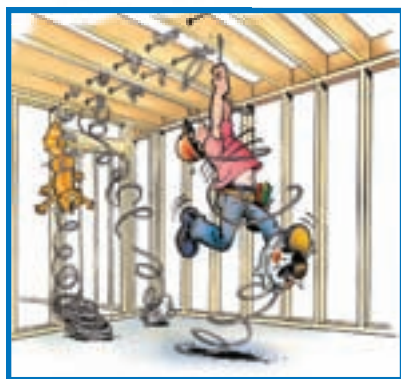

The Usual Way

This easy-to-hang wire dispenser allows fast, twist-free Romex, MC cable or Flex pulling.

- Affordable
- Dependable
- Saves Time
- Eliminates Waste
- No Maintenance
- Collapsible

Hangs from a ladder

A New Way

Part #19455

Most coil dispensers are too big, cumbersome and expensive. Not this one. The Thomas Wheeler knocks down and sets up in seconds, hangs on a 2x4, in the trusses, above tee bar or on a ladder. Light, simple, rugged and it really works. A great value.

MC Cable

Flex

Romex

Top plate on for rewinding

Salvaged wire ready for reinstallation

No Wire Spool? No Problem!

THOMAS WHEELER

Wire Spool®