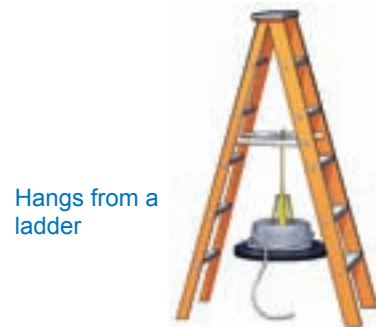

Wire Tub

Wire Rewinder and Dispenser

Features:

- 360° feed adjusts automatically
- 3-way adjustable centre hub
- Removable top plate has a handle for *rewinding wire*
- Big 24" diameter capacity

Part #18455

MC Cable

Flex

Romex

Top plate on for rewinding

Salvaged wire ready for reinstallation

No Wire Spool? No Problem!

THOMAS WHEELER

Wire Spool®

The Usual Way

This easy-to-hang wire dispenser allows fast, twist-free Romex, MC cable or Flex pulling.

- Affordable
- Dependable
- Saves Time
- Eliminates Waste
- No Maintenance
- Collapsible

Hangs from a ladder