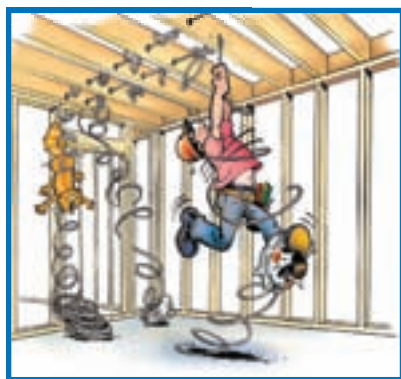

Wire Tub

Wire Rewinder and Dispenser

Features:

- 360° feed adjusts automatically
- 3-way adjustable centre hub
- Removable top plate has a handle for *rewinding wire*
- Big 24" diameter capacity

Part #18455

MC Cable

Flex

Romex

Top plate on for rewinding

Salvaged wire ready for reinstallation

No Wire Spool? No Problem!

THOMAS WHEELER

Wire Spool®

The Usual Way

This easy-to-hang wire dispenser allows fast, twist-free Romex, MC cable or Flex pulling.

- Affordable
- Dependable
- Saves Time
- Eliminates Waste
- No Maintenance
- Collapsible

Hangs from a ladder

A New Way

Part #19455

Most coil dispensers are too big, cumbersome and expensive. Not this one. The Thomas Wheeler knocks down and sets up in seconds, hangs on a 2x4, in the trusses, above tee bar or on a ladder. Light, simple, rugged and it really works. A great value.