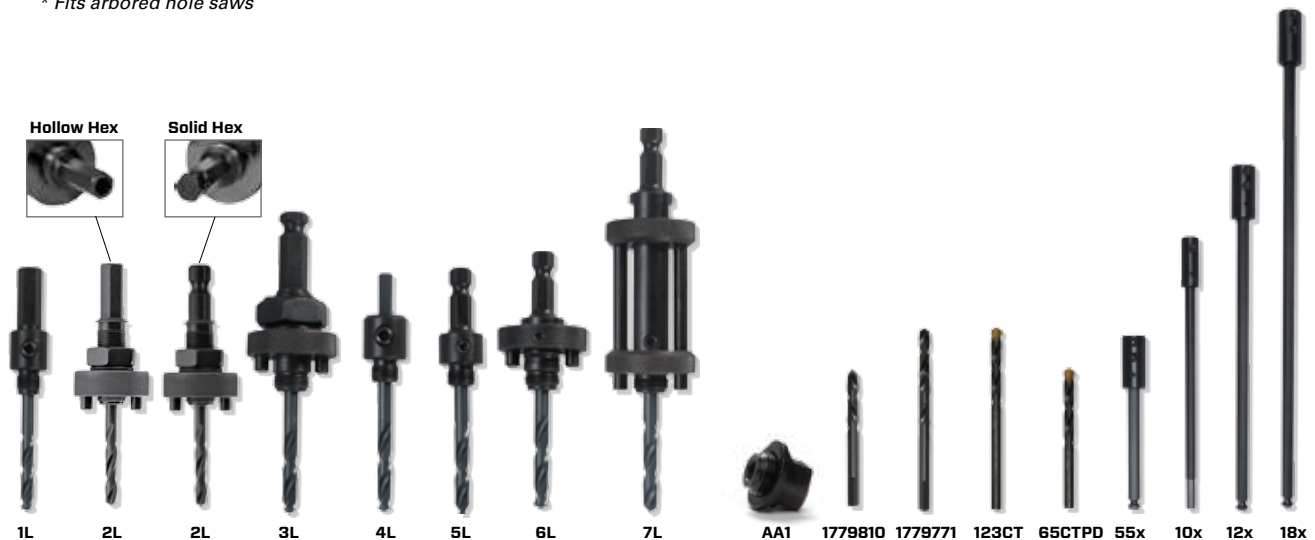

STANDARD ARBORS & ACCESSORIES

Arbors & Accessories for All Your Drilling Needs

ADDED DURABILITY

Hardened carbon steel for strength

STARTS ON CONTACT

Split point pilot drill for faster penetration and less walking

PROD NO	DESC	FITS HOLE SAWS	SIZES		SHANK TYPE	SHANK SIZE		PRIMARY FEATURE
			IN	MM		IN	MM	
1779774	1L	9L-19L	9/16-1-3/16	14.3-30.2	Hollow Hex	1/2 & larger	12.7 & larger	Adjustable pilot bit
1779801	2L	20L-96L	1-1/4-6	31.8-152.4	Solid Hex	1/2 & larger	12.7 & larger	Use for enlarging holes
1856058	2L	20L-96L	1-1/4-6	31.8-152.4	Hollow Hex	1/2 & larger	12.7 & larger	Use for enlarging holes, adjustable pilot bit
1779802	3L	20L-96L	1-1/4-6	31.8-152.4	Solid Hex	1/2 & larger	12.7 & larger	Solid shank
1779803	4L	9L-19L	9/16-1-3/16	14.3-30.2	3 Sided	1/4 & larger	6.4 & larger	Adjustable pilot bit, 3 flats on shank
1779804	5L	9L-19L	9/16-1-3/16	14.3-30.2	Hex	3/8 & larger	9.5 & larger	Use for 9A-19A arbored hole saws
1779805	6L	20L-96L	1-1/4-6	31.8-152.4	Hex	3/8 & larger	9.5 & larger	Quick change arbor
1779806	7L	24L-96L	1-1/2-6	31.8-152.4	Hex	3/8 & larger	9.5 & larger	Plug ejection feature