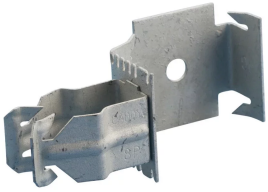

MF-P CONDUIT TO STUD ATTACHMENT, 1" EMT, 1.181"–1.378" OD

CATALOG NUMBER

16PF

FEATURES

Easily snaps onto stud

Push-in conduit support

Fasten to stud with screw for additional support

PRODUCT ATTRIBUTES

Material: Spring Steel

Finish: nVent CADDY Armour

EMT Conduit Size: 1"

Outer Diameter (OD): 1.180" - 1.38"

A: 1.53"

DIAGRAMS

WARNING

nVent products shall be installed and used only as indicated in nVent's product instruction sheets and training materials. Instruction sheets are available at www.nvent.com and from your nVent customer service representative. Improper installation, misuse, misapplication or other failure to completely follow nVent's instructions and warnings may cause product malfunction, property damage, serious bodily injury and death and/or void your warranty.