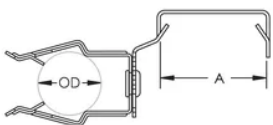

FEATURES

Easily snaps onto stud

Push-in conduit support

Fasten to stud with screw for additional support

PRODUCT ATTRIBUTES

Material: Spring Steel

Finish: nVent CADDY Armour

EMT Conduit Size: 1"

Outer Diameter (OD): 1.180" - 1.38"

A: 1.53"

DIAGRAMS

WARNING

nVent products shall be installed and used only as indicated in nVent's product instruction sheets and training materials. Instruction sheets are available at www.nvent.com and from your nVent customer service representative. Improper installation, misuse, misapplication or other failure to completely follow nVent's instructions and warnings may cause product malfunction, property damage, serious bodily injury and death and/or void your warranty.