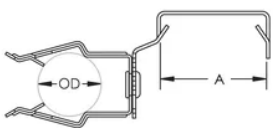

Material: Spring Steel

Finish: nVent CADDY Armour

EMT Conduit Size: 1"

Outer Diameter (OD): 1.180" - 1.38"

A: 1.53"

DIAGRAMS

WARNING

nVent products shall be installed and used only as indicated in nVent's product instruction sheets and training materials. Instruction sheets are available at www.nvent.com and from your nVent customer service representative. Improper installation, misuse, misapplication or other failure to completely follow nVent's instructions and warnings may cause product malfunction, property damage, serious bodily injury and death and/or void your warranty.