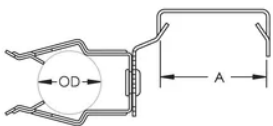

EMT Conduit Size: 1"

Outer Diameter (OD): 1.180" - 1.38"

A: 1.53"

DIAGRAMS

WARNING

nVent products shall be installed and used only as indicated in nVent's product instruction sheets and training materials. Instruction sheets are available at www.nvent.com and from your nVent customer service representative. Improper installation, misuse, misapplication or other failure to completely follow nVent's instructions and warnings may cause product malfunction, property damage, serious bodily injury and death and/or void your warranty.