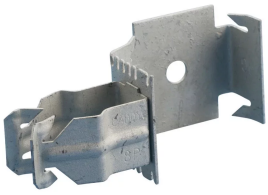

MF-P CONDUIT TO STUD ATTACHMENT, 1" EMT, 1.181"–1.378" OD

CATALOG NUMBER

16PF

FEATURES

Easily snaps onto stud

Push-in conduit support

Fasten to stud with screw for additional support

PRODUCT ATTRIBUTES

Material: Spring Steel

Finish: nVent CADDY Armour

EMT Conduit Size: 1"

Outer Diameter (OD): 1.180" - 1.38"

A: 1.53"

DIAGRAMS

WARNING

nVent products shall be installed and used only as indicated in nVent's product instruction sheets and training materials. Instruction sheets are available at www.nvent.com and from your nVent customer service representative. Improper installation, misuse, misapplication or other failure to completely follow nVent's instructions and warnings may cause product malfunction, property damage, serious bodily injury and death and/or void your warranty.

Shanghai:
+ 86 21 2412 1618/19
Sydney:
+61 2 9751 8500

Our powerful portfolio of brands:
nVent.com CADDY ERICO HOFFMAN RAYCHEM SCHROFF
TRACER

MF-P CONDUIT TO STUD ATTACHMENT, 1" EMT, 1.181"–1.378" OD

CATALOG NUMBER

16PF

FEATURES

Easily snaps onto stud

Push-in conduit support

Fasten to stud with screw for additional support

PRODUCT ATTRIBUTES

Material: Spring Steel

Finish: nVent CADDY Armour