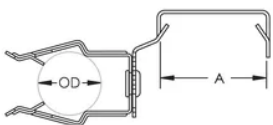

Material: Spring Steel

Finish: nVent CADDY Armour

EMT Conduit Size: 1"

Outer Diameter (OD): 1.180" - 1.38"

A: 1.53"

DIAGRAMS

WARNING

nVent products shall be installed and used only as indicated in nVent's product instruction sheets and training materials. Instruction sheets are available at www.nvent.com and from your nVent customer service representative. Improper installation, misuse, misapplication or other failure to completely follow nVent's instructions and warnings may cause product malfunction, property damage, serious bodily injury and death and/or void your warranty.