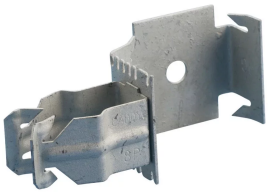

MF-P CONDUIT TO STUD ATTACHMENT, 1" EMT, 1.181"–1.378" OD

CATALOG NUMBER

16PF

FEATURES

Easily snaps onto stud

Push-in conduit support

Fasten to stud with screw for additional support

PRODUCT ATTRIBUTES

Material: Spring Steel

Finish: nVent CADDY Armour

EMT Conduit Size: 1"

Outer Diameter (OD): 1.180" - 1.38"

A: 1.53"

DIAGRAMS

WARNING

nVent products shall be installed and used only as indicated in nVent's product instruction sheets and training materials. Instruction sheets are available at www.nvent.com and from your nVent customer service representative. Improper installation, misuse, misapplication or other failure to completely follow nVent's instructions and warnings may cause product malfunction, property damage, serious bodily injury and death and/or void your warranty.

16PF

FEATURES

Easily snaps onto stud

Push-in conduit support

Fasten to stud with screw for additional support

PRODUCT ATTRIBUTES

Material: Spring Steel

Finish: nVent CADDY Armour