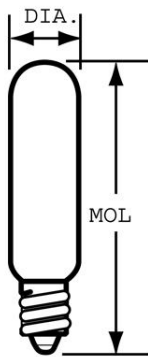

### GENERAL CHARACTERISTICS

Lamp Type	Incandescent - Tubular
Bulb	T6
Base	Candelabra Screw (E12)
Filament	C-7A
Bulb Finish	Clear
Rated Life	2000.0 hrs
Bulb Material	Soft glass
Primary Application	Appliance;Standard;Standard

### DIMENSIONS

Maximum Overall Length (MOL)	3.0600 in(77.7 mm)
Bulb Diameter (DIA)	0.750 in(19.0 mm)
Light Center Length (LCL)	1.560 in(39.6 mm)