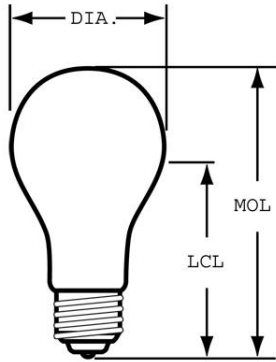

### GENERAL CHARACTERISTICS

Lamp Type	Incandescent - A-line
Bulb	A15
Base	Medium Screw (E26)
Filament	C-9
Bulb Finish	Inside frost
Rated Life	2500.0 hrs
Bulb Material	Soft glass
Primary Application	Ceiling Fan

### DIMENSIONS

Maximum Overall Length (MOL)	3.5000 in(88.9 mm)
Bulb Diameter (DIA)	1.875 in(47.6 mm)
Light Center Length (LCL)	2.370 in(60.2 mm)