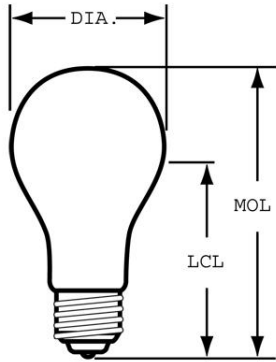

GE
Lighting

12658 - 15A15

GE A15

GENERAL CHARACTERISTICS

Lamp Type	Incandescent - A-line
Bulb	A15
Base	Medium Screw (E26)
Filament	C-9
Bulb Finish	Inside frost
Rated Life	2500.0 hrs
Bulb Material	Soft glass
Primary Application	Ceiling Fan

PHOTOMETRIC CHARACTERISTICS

Initial Lumens	115.0
Nominal Initial Lumens per Watt	7

ELECTRICAL CHARACTERISTICS

Wattage	15.0
Voltage	130.0

DIMENSIONS

Maximum Overall Length (MOL)	3.5000 in(88.9 mm)
Bulb Diameter (DIA)	1.875 in(47.6 mm)
Light Center Length (LCL)	2.370 in(60.2 mm)

PRODUCT INFORMATION

Product Code	12658
Description	15A15
Standard Package	Case
Standard Package GTIN	00043168126588
Standard Package Quantity	120
Sales Unit	Unit
No Of Items Per Sales Unit	1
No Of Items Per Standard Package	120
UPC	043168909839