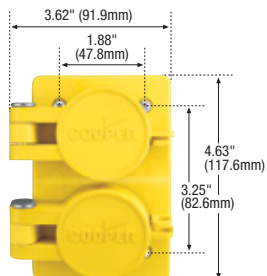

Plugs & connectors

Rating A	V/AC	NEMA	Description	Cord diameter	Color	Plug catalog no.	Connector catalog no.		
15	125	5-15	Watertight	0.30-0.65" (7.6-16.5mm)	Y	□ 14W47*	□ 15W47*	•	•
			Watertight	0.30-0.65" (7.6-16.5mm)	BK	□ 14W47BK*	□ 15W47BK*	•	•
			Severe duty	0.38-1.00" (9.7-25.4mm)	Y & BK	□ 1447*	□ 1547*	•	•
			Quick grip corrosion resistant	0.22-0.66" (5.6-16.8mm)	Y	□ AH5965CR	□ AH5969CR	•	•
			Auto grip corrosion resistant	0.33-0.66" (8.4-16.7mm)	Y	□ 5266NCR	□ 5269NCR	•	•

Complex environment straight blade devices

Product description

2-pole, 3-wire grounding
15A, 125V/AC
NEMA 5-15

14VV47

1547

60W47

60W47DPLX

Dimensional information: D-9