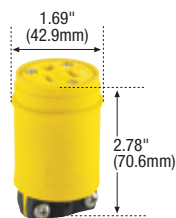

Complex environment straight blade devices

Product description

2-pole, 3-wire grounding
15A, 125V/AC
NEMA 5-15

14VV47

1547

60W47

60W47DPLX

Dimensional information: D-9