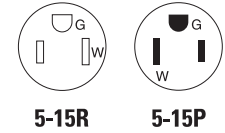

Straight blade devices

Complex environment straight blade devices

Product description

2-pole, 3-wire grounding
15A, 125V/AC
NEMA 5-15

14VV47