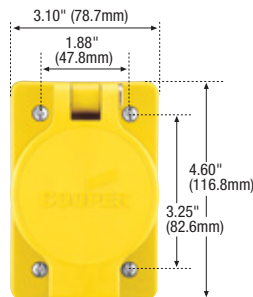

Complex environment straight blade devices

Product description

2-pole, 3-wire grounding
15A, 125V/AC
NEMA 5-15

14VV47

1547

60W47

60W47DPLX

Dimensional information: D-9

Plugs & connectors

Rating A	V/AC	NEMA	Description	Cord diameter	Color	Plug catalog no.	Connector catalog no.		
15	125	5-15	Watertight	0.30-0.65" (7.6-16.5mm)	Y	□ 14W47*	□ 15W47*	•	•
			Watertight	0.30-0.65" (7.6-16.5mm)	BK	□ 14W47BK*	□ 15W47BK*	•	•
			Severe duty	0.38-1.00" (9.7-25.4mm)	Y & BK	□ 1447*	□ 1547*	•	•
			Quick grip corrosion resistant	0.22-0.66" (5.6-16.8mm)	Y	□ AH5965CR	□ AH5969CR	•	•
			Auto grip corrosion resistant	0.33-0.66" (8.4-16.7mm)	Y	□ 5266NCR	□ 5269NCR	•	•