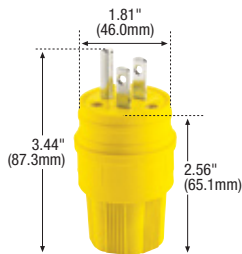

14W

15W

WTM143

Dimensional information: D-9

Specification information:

Watertight industrial plugs & connectors: D-36
Watertight industrial receptacles: D-36
Severe duty industrial plugs & connectors: D-37
Corrosion resistant auto grip industrial plugs & connectors: D-37

Complex environment straight blade devices

Product description

2-pole, 3-wire grounding
15A, 125V/AC
NEMA 5-15

14VV47

1547

60W47

60W47DPLX

Dimensional information: D-9