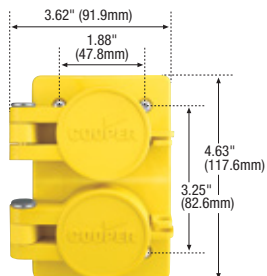

Straight blade devices

Complex environment straight blade devices

Product description

2-pole, 3-wire grounding
15A, 125V/AC
NEMA 5-15

14VV47

1547

60W47

60W47DPLX

Plugs & connectors

Rating A	V/AC	NEMA	Description	Cord diameter	Color	Plug catalog no.	Connector catalog no.		
15	125	5-15	Watertight	0.30-0.65" (7.6-16.5mm)	Y	□ 14W47*	□ 15W47*	•	•
			Watertight	0.30-0.65" (7.6-16.5mm)	BK	□ 14W47BK*	□ 15W47BK*	•	•
			Severe duty	0.38-1.00" (9.7-25.4mm)	Y & BK	□ 1447*	□ 1547*	•	•
			Quick grip corrosion resistant	0.22-0.66" (5.6-16.8mm)	Y	□ AH5965CR	□ AH5969CR	•	•
			Auto grip corrosion resistant	0.33-0.66" (8.4-16.7mm)	Y	□ 5266NCR	□ 5269NCR	•	•

Complex environment straight blade devices

Product description

2-pole, 3-wire grounding
15A, 125V/AC
NEMA 5-15

14VV47

1547

60W47

60W47DPLX

Dimensional information: D-9