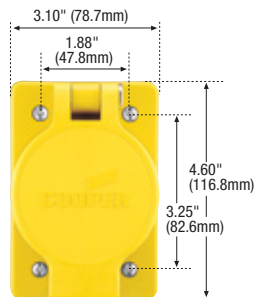

Straight blade devices

Complex environment straight blade devices

Product description

2-pole, 3-wire grounding
15A, 125V/AC
NEMA 5-15

14VV47

1547

60W47

60W47DPLX

Plugs & connectors

Rating A	V/AC	NEMA	Description	Cord diameter	Color	Plug catalog no.	Connector catalog no.		
15	125	5-15	Watertight	0.30-0.65" (7.6-16.5mm)	Y	□ 14W47*	□ 15W47*	•	•
			Watertight	0.30-0.65" (7.6-16.5mm)	BK	□ 14W47BK*	□ 15W47BK*	•	•
			Severe duty	0.38-1.00" (9.7-25.4mm)	Y & BK	□ 1447*	□ 1547*	•	•
			Quick grip corrosion resistant	0.22-0.66" (5.6-16.8mm)	Y	□ AH5965CR	□ AH5969CR	•	•
			Auto grip corrosion resistant	0.33-0.66" (8.4-16.7mm)	Y	□ 5266NCR	□ 5269NCR	•	•

Complex environment straight blade devices

Product description

2-pole, 3-wire grounding
15A, 125V/AC
NEMA 5-15

14VV47

1547

60W47

60W47DPLX

Dimensional information: D-9