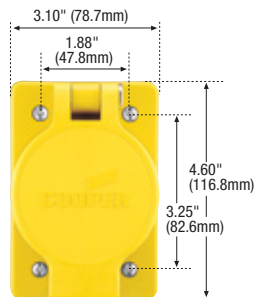

Straight blade devices

Complex environment straight blade devices

Product description

2-pole, 3-wire grounding
15A, 125V/AC
NEMA 5-15

14VV47

1547

60W47

60W47DPLX

Dimensional information: D-9

Specification information:

Watertight industrial plugs & connectors: D-36
Watertight industrial receptacles: D-36
Severe duty industrial plugs & connectors: D-37
Corrosion resistant auto grip industrial plugs & connectors: D-37

Plugs & connectors

Rating A	V/AC	NEMA	Description	Cord diameter	Color	Plug catalog no.	Connector catalog no.		
15	125	5-15	Watertight	0.30-0.65" (7.6-16.5mm)	Y	□ 14W47*	□ 15W47*	•	•
			Watertight	0.30-0.65" (7.6-16.5mm)	BK	□ 14W47BK*	□ 15W47BK*	•	•
			Severe duty	0.38-1.00" (9.7-25.4mm)	Y & BK	□ 1447*	□ 1547*	•	•
			Quick grip corrosion resistant	0.22-0.66" (5.6-16.8mm)	Y	□ AH5965CR	□ AH5969CR	•	•
			Auto grip corrosion resistant	0.33-0.66" (8.4-16.7mm)	Y	□ 5266NCR	□ 5269NCR	•	•