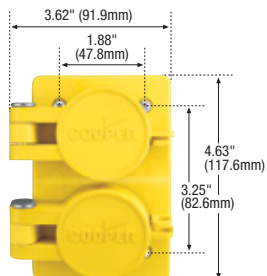

Plugs & connectors

Rating A	V/AC	NEMA	Description	Cord diameter	Color	Plug catalog no.	Connector catalog no.		
15	125	5-15	Watertight	0.30-0.65" (7.6-16.5mm)	Y	□ 14W47*	□ 15W47*	•	•
			Watertight	0.30-0.65" (7.6-16.5mm)	BK	□ 14W47BK*	□ 15W47BK*	•	•
			Severe duty	0.38-1.00" (9.7-25.4mm)	Y & BK	□ 1447*	□ 1547*	•	•
			Quick grip corrosion resistant	0.22-0.66" (5.6-16.8mm)	Y	□ AH5965CR	□ AH5969CR	•	•
			Auto grip corrosion resistant	0.33-0.66" (8.4-16.7mm)	Y	□ 5266NCR	□ 5269NCR	•	•

Straight blade devices

Complex environment straight blade devices

Product description

2-pole, 3-wire grounding
15A, 125V/AC
NEMA 5-15

14VV47

1547

60W47

60W47DPLX

Dimensional information: D-9

Specification information:

Watertight industrial plugs & connectors: D-36
Watertight industrial receptacles: D-36
Severe duty industrial plugs & connectors: D-37
Corrosion resistant auto grip industrial plugs & connectors: D-37