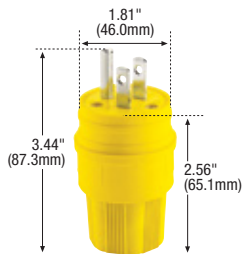

Straight blade devices

Complex environment straight blade devices

Product description

2-pole, 3-wire grounding
15A, 125V/AC
NEMA 5-15

14VV47

1547

60W47

60W47DPLX

Plugs & connectors

Rating A	V/AC	NEMA	Description	Cord diameter	Color	Plug catalog no.	Connector catalog no.		
15	125	5-15	Watertight	0.30-0.65" (7.6-16.5mm)	Y	□ 14W47*	□ 15W47*	•	•
			Watertight	0.30-0.65" (7.6-16.5mm)	BK	□ 14W47BK*	□ 15W47BK*	•	•
			Severe duty	0.38-1.00" (9.7-25.4mm)	Y & BK	□ 1447*	□ 1547*	•	•
			Quick grip corrosion resistant	0.22-0.66" (5.6-16.8mm)	Y	□ AH5965CR	□ AH5969CR	•	•
			Auto grip corrosion resistant	0.33-0.66" (8.4-16.7mm)	Y	□ 5266NCR	□ 5269NCR	•	•

14W

15W

WTM143

Dimensional information: D-9

Specification information:

Watertight industrial plugs & connectors: D-36
Watertight industrial receptacles: D-36
Severe duty industrial plugs & connectors: D-37
Corrosion resistant auto grip industrial plugs & connectors: D-37

Complex environment straight blade devices

Product description

2-pole, 3-wire grounding
15A, 125V/AC
NEMA 5-15

14VV47

1547

60W47

60W47DPLX

Dimensional information: D-9