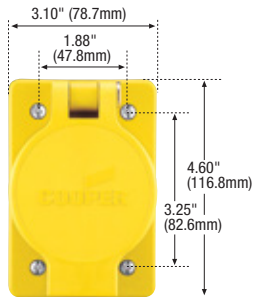

Straight blade devices

Complex environment straight blade devices

Product description

2-pole, 3-wire grounding
15A, 125V/AC
NEMA 5-15

14VV47

1547

60W47

60W47DPLX

Dimensional information: D-9

Specification information:

Watertight industrial plugs & connectors: D-36
Watertight industrial receptacles: D-36
Severe duty industrial plugs & connectors: D-37
Corrosion resistant auto grip industrial plugs & connectors: D-37

Plugs & connectors

Rating A	V/AC	NEMA	Description	Cord diameter	Color	Plug catalog no.	Connector catalog no.		
15	125	5-15	Watertight	0.30-0.65" (7.6-16.5mm)	Y	□ 14W47*	□ 15W47*	•	•
			Watertight	0.30-0.65" (7.6-16.5mm)	BK	□ 14W47BK*	□ 15W47BK*	•	•
			Severe duty	0.38-1.00" (9.7-25.4mm)	Y & BK	□ 1447*	□ 1547*	•	•
			Quick grip corrosion resistant	0.22-0.66" (5.6-16.8mm)	Y	□ AH5965CR	□ AH5969CR	•	•
			Auto grip corrosion resistant	0.33-0.66" (8.4-16.7mm)	Y	□ 5266NCR	□ 5269NCR	•	•