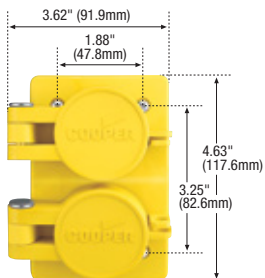

Straight blade devices

Complex environment straight blade devices

Product description

2-pole, 3-wire grounding
15A, 125V/AC
NEMA 5-15

14VV47

1547

60W47

60W47DPLX

Dimensional information: D-9

Specification information:

Watertight industrial plugs & connectors: D-36
Watertight industrial receptacles: D-36
Severe duty industrial plugs & connectors: D-37
Corrosion resistant auto grip industrial plugs & connectors: D-37

Plugs & connectors

Rating A	V/AC	NEMA	Description	Cord diameter	Color	Plug catalog no.	Connector catalog no.		
15	125	5-15	Watertight	0.30-0.65" (7.6-16.5mm)	Y	□ 14W47*	□ 15W47*	•	•
			Watertight	0.30-0.65" (7.6-16.5mm)	BK	□ 14W47BK*	□ 15W47BK*	•	•
			Severe duty	0.38-1.00" (9.7-25.4mm)	Y & BK	□ 1447*	□ 1547*	•	•
			Quick grip corrosion resistant	0.22-0.66" (5.6-16.8mm)	Y	□ AH5965CR	□ AH5969CR	•	•
			Auto grip corrosion resistant	0.33-0.66" (8.4-16.7mm)	Y	□ 5266NCR	□ 5269NCR	•	•