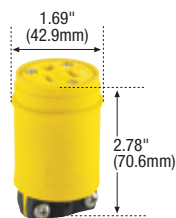

Straight blade devices

Complex environment straight blade devices

Product description

2-pole, 3-wire grounding
15A, 125V/AC
NEMA 5-15

14VV47

1547

60W47

60W47DPLX