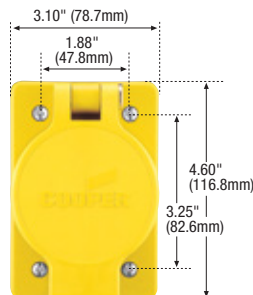

Straight blade devices

Complex environment straight blade devices

Product description

2-pole, 3-wire grounding
15A, 125V/AC
NEMA 5-15

60W47

Dimensional information: D-9

Specification information:

Watertight industrial plugs & connectors: D-36
Watertight industrial receptacles: D-36
Severe duty industrial plugs & connectors: D-37
Corrosion resistant auto grip industrial plugs & connectors: D-37

Plugs & connectors

Rating A	V/AC	NEMA	Description	Cord diameter	Color	Plug catalog no.	Connector catalog no.		
15	125	5-15	Watertight	0.30-0.65" (7.6-16.5mm)	Y	□ 14W47*	□ 15W47*	•	•
			Watertight	0.30-0.65" (7.6-16.5mm)	BK	□ 14W47BK*	□ 15W47BK*	•	•
			Severe duty	0.38-1.00" (9.7-25.4mm)	Y & BK	□ 1447*	□ 1547*	•	•
			Quick grip corrosion resistant	0.22-0.66" (5.6-16.8mm)	Y	□ AH5965CR	□ AH5969CR	•	•
			Auto grip corrosion resistant	0.33-0.66" (8.4-16.7mm)	Y	□ 5266NCR	□ 5269NCR	•	•

* Not Fed Spec

Receptacles, back & side wire

Rating A	V/AC	NEMA	Description	Color	Single receptacle catalog no.	Duplex receptacle catalog no.		
15	125	5-15	Watertight	Y	□ 60W47	□ 60W47DPLX	•	•
			Watertight	BK	□ 60W47BK	□ 60W47DPLXBK	•	•
			Corrosion resistant	Y	--	□ AH5262CRY	•	•
			Corrosion resistant	GY	--	□ AH5262CRGY	•	•
		5-15/ L5-15	Corrosion resistant combination locking & straight blade	Y	--	□ CR5792	•	•

Accessories for watertight 15/20A plugs & connectors