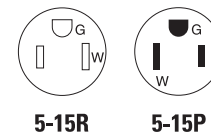

Color information:

BK (Black), Y (Yellow)

Compliances, specifications and availability are subject to change without notice.

Indicates NAFTA compliant - Page Q-32

RoHS compliant - Page Q-32

Straight blade devices

Complex environment straight blade devices

Product description

2-pole, 3-wire grounding
15A, 125V/AC
NEMA 5-15

14VV47

1547

60W47

60W47DPLX

Dimensional information: D-9