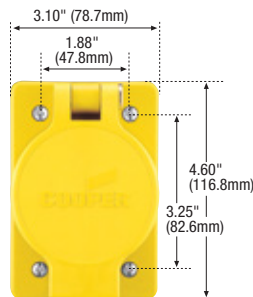

Indicates NAFTA compliant - Page Q-32

RoHS compliant - Page Q-32

Straight blade devices

Complex environment straight blade devices

Product description

2-pole, 3-wire grounding
15A, 125V/AC
NEMA 5-15

14VV47

1547

60W47

60W47DPLX

Dimensional information: D-9

Specification information:

Watertight industrial plugs & connectors: D-36
Watertight industrial receptacles: D-36
Severe duty industrial plugs & connectors: D-37
Corrosion resistant auto grip industrial plugs & connectors: D-37

Plugs & connectors

Rating A	V/AC	NEMA	Description	Cord diameter	Color	Plug catalog no.	Connector catalog no.		
15	125	5-15	Watertight	0.30-0.65" (7.6-16.5mm)	Y	□ 14W47*	□ 15W47*	•	•
			Watertight	0.30-0.65" (7.6-16.5mm)	BK	□ 14W47BK*	□ 15W47BK*	•	•
			Severe duty	0.38-1.00" (9.7-25.4mm)	Y & BK	□ 1447*	□ 1547*	•	•
			Quick grip corrosion resistant	0.22-0.66" (5.6-16.8mm)	Y	□ AH5965CR	□ AH5969CR	•	•
			Auto grip corrosion resistant	0.33-0.66" (8.4-16.7mm)	Y	□ 5266NCR	□ 5269NCR	•	•