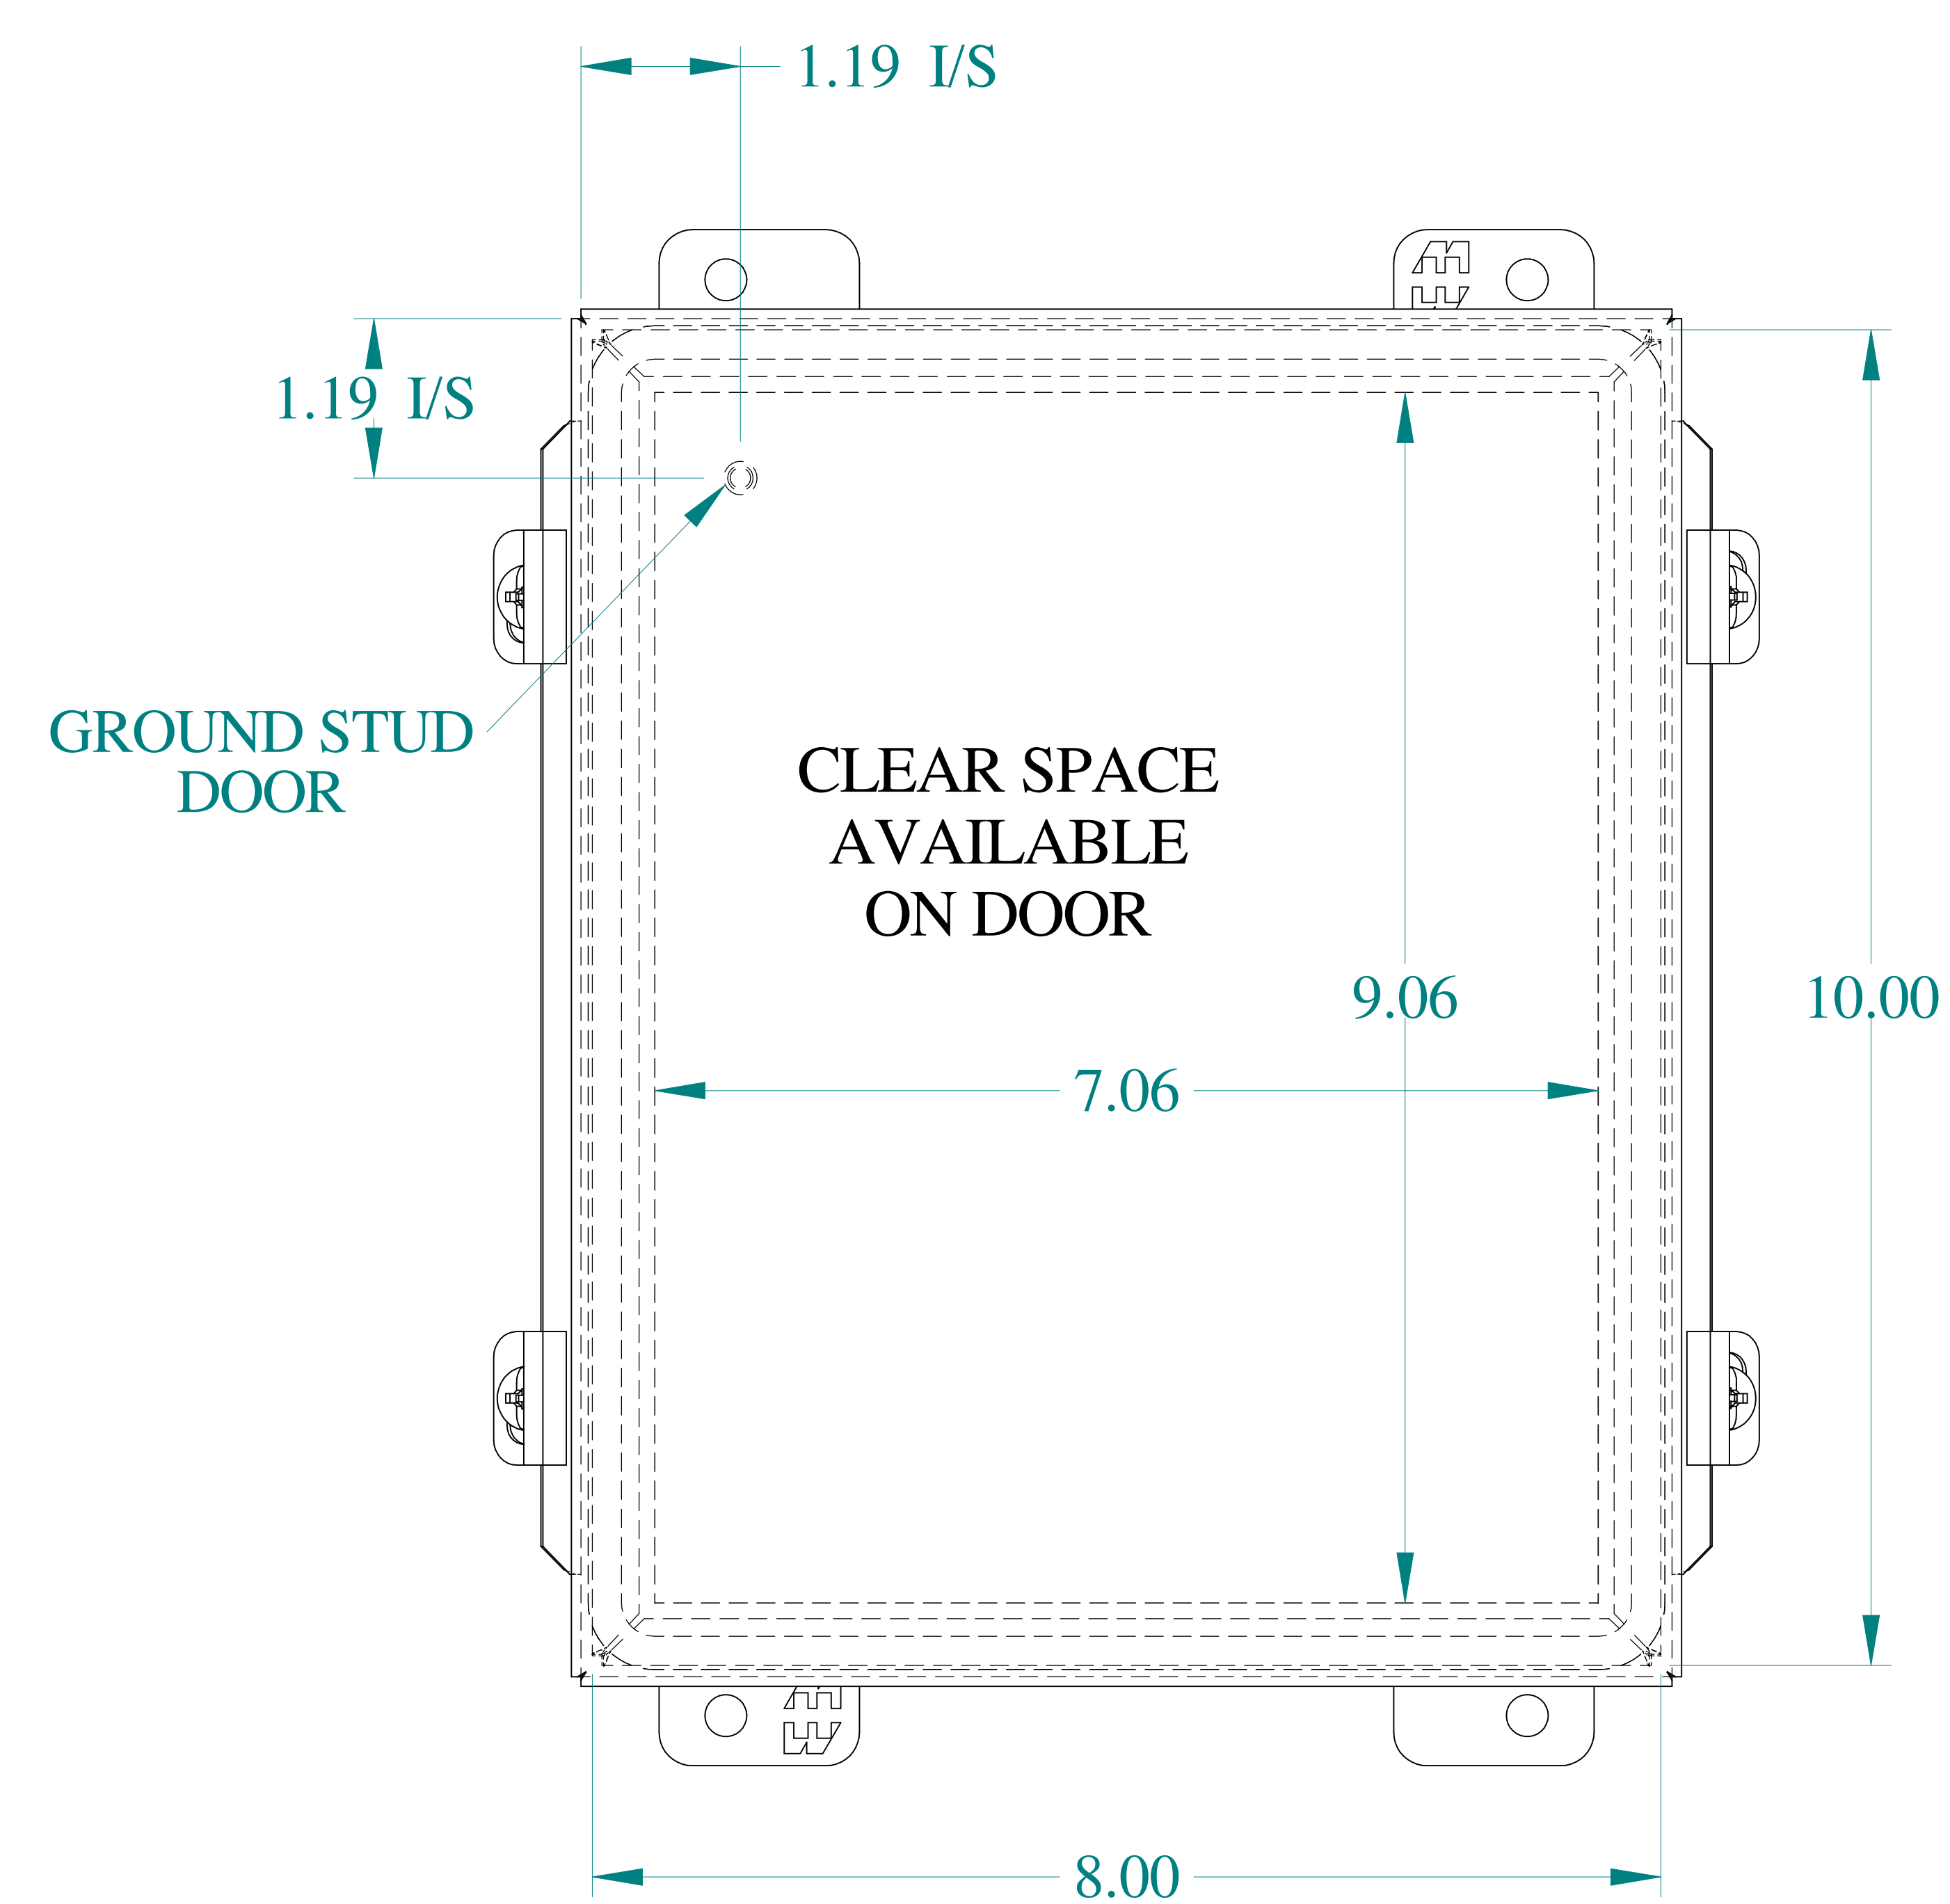

TOP VIEW

ISOMETRIC VIEWS

SIDE VIEW

FRONT VIEW

SIDE VIEW

BACK VIEW

BOTTOM VIEW

Data subject to change without notice.

Part #: 1414N4SSI

Date: Mar. 25, 2019

Link: www.hammmfg.com/1414N4SSI