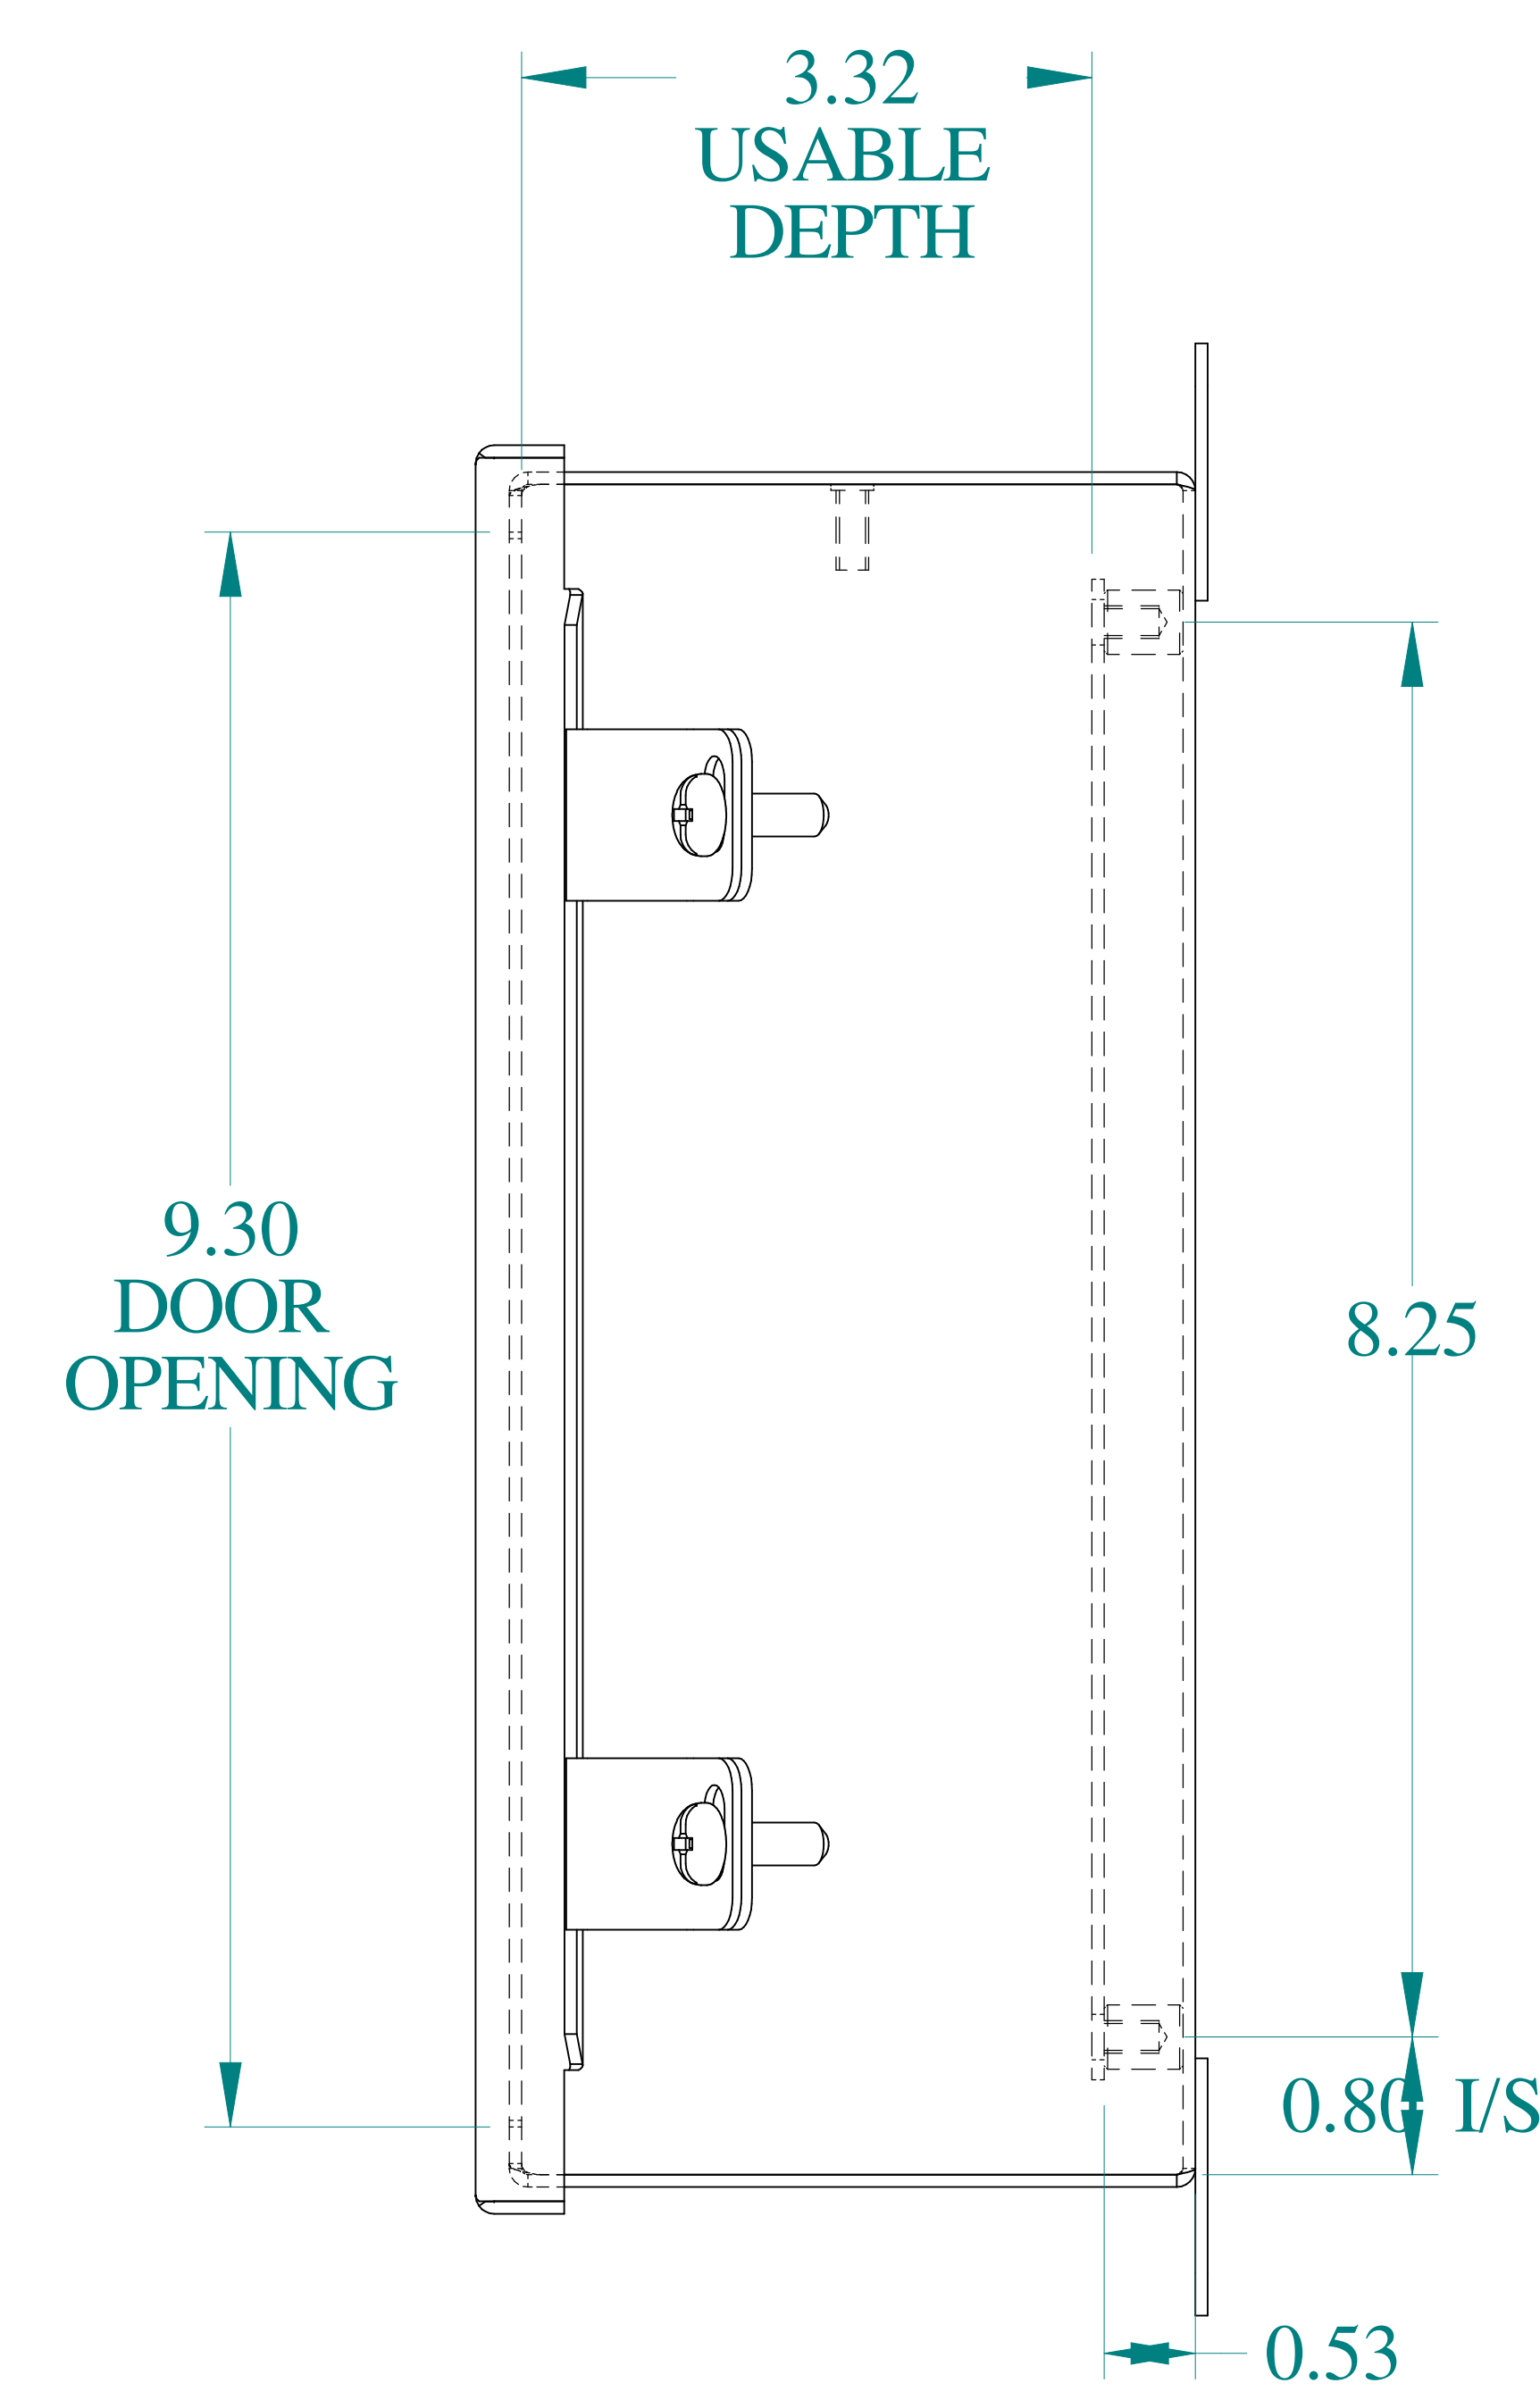

TOP VIEW

ISOMETRIC VIEWS

SIDE VIEW

FRONT VIEW

SIDE VIEW

BACK VIEW

BOTTOM VIEW

Data subject to change without notice.

Part #: 1414N4SSI

Date: Mar. 25, 2019

Link: www.hammmfg.com/1414N4SSI