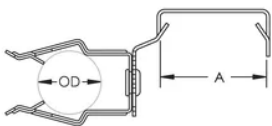

MF-P CONDUIT TO STUD ATTACHMENT, 3/4" EMT, 0.866"-1.181" OD

CATALOG NUMBER

12PF

FEATURES

Easily snaps onto stud

Push-in conduit support

Fasten to stud with screw for additional support

PRODUCT ATTRIBUTES

Material: Spring Steel

Finish: nVent CADDY Armour

EMT Conduit Size: 3/4"

Outer Diameter (OD): 0.870" - 1.18"

A: 1.53"

DIAGRAMS