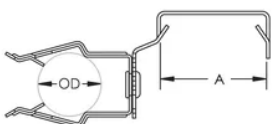

MF-P CONDUIT TO STUD ATTACHMENT, 3/4" EMT, 0.866"-1.181" OD

CATALOG NUMBER

12PF

FEATURES

Easily snaps onto stud

Push-in conduit support

Fasten to stud with screw for additional support

PRODUCT ATTRIBUTES

Material: Spring Steel

Finish: nVent CADDY Armour

EMT Conduit Size: 3/4"

Outer Diameter (OD): 0.870" - 1.18"

A: 1.53"

DIAGRAMS