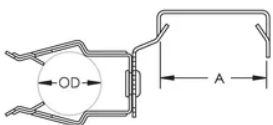

12PF

FEATURES

Easily snaps onto stud

Push-in conduit support

Fasten to stud with screw for additional support

PRODUCT ATTRIBUTES

Material: Spring Steel

Finish: nVent CADDY Armour

EMT Conduit Size: 3/4"

Outer Diameter (OD): 0.870" - 1.18"

A: 1.53"

DIAGRAMS

WARNING

nVent products shall be installed and used only as indicated in nVent's product instruction sheets and training materials. Instruction sheets are available at www.nvent.com and from your nVent customer service representative. Improper installation, misuse, misapplication or other failure to completely follow nVent's instructions and warnings may cause product malfunction, property damage, serious bodily injury and death and/or void your warranty.