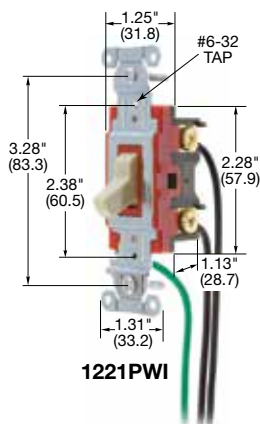

1221PWI

Hubbell-PRO Pre-Wired/Leaded Heavy Duty Industrial Series, 20A, 120/277V AC - 8 Inch #12 AWG THHN

Description	Toggle Color	Single Pole	Double Pole	Three Way	Four Way
Toggle, Pre-wired leads.	Almond	1221PWAL	1222PWAL	1223PWAL	1224PWAL
	Black	1221PWBK	1222PWBK	1223PWBK	1224PWBK
	Brown	1221PWB	1222PWB	1223PWB	1224PWB
	Gray	1221PWGY	1222PWGY	1223PWGY	1224PWGY
	Ivory	1221PWI	1222PWI	1223PWI	1224PWI
	Light Almond	1221PWLA	1222PWLA	1223PWLA	1224PWLA
	Red	1221PWR	1222PWR	1223PWR	1224PWR
	White	1221PWW	1222PWW	1223PWW	1224PWW