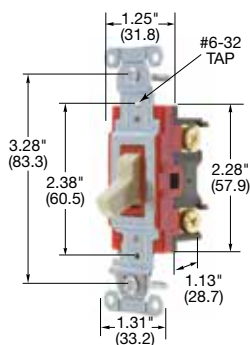

1221I

Hubbell-PRO Heavy Duty Industrial Series, 20A, 120/277V AC

Description	Toggle Color	Single Pole	Double Pole	Three Way	Four Way
Toggle, back and side wired.	Almond	1221AL	1222AL	1223AL	1224AL
	Black	1221BK	1222BK	1223BK	1224BK
	Brown	1221B	1222B	1223B	1224B
	Gray	1221GY	1222GY	1223GY	1224GY
	Ivory	1221I	1222I	1223I	1224I
	Light Almond	1221LA	1222LA	1223LA	1224LA
	Red	1221R	1222R	1223R	1224R
	White	1221W	1222W	1223W	1224W

Note: See page D-15 for accessories and page D-16 for wallplates.
See page D-22 for technical information.

Dimensions in Inches (mm)

HP Conversion Chart

	120V	208V	240V	277V AC
15A	.5HP	1.5HP	2HP	2HP
20A	1HP	2HP	2HP	2HP