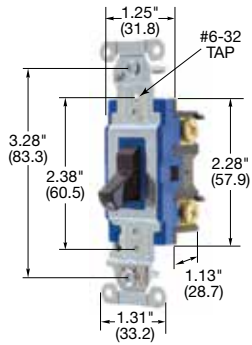

1201BK

Hubbell-PRO Heavy Duty Industrial Series, 15A, 120/277V AC

Description	Toggle Color	Single Pole	Double Pole	Three Way	Four Way
Toggle, back and side wired.	Almond	1201AL	—	1203AL	—
	Black	1201BK	—	1203BK	—
	Brown	1201B	—	1203B	—
	Gray	1201GY	—	1203GY	—
	Ivory	1201I	—	1203I	—
	Light Almond	1201LA	—	1203LA	—
	White	1201W	—	1203W	—