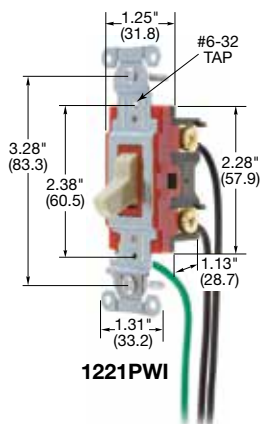

1221I

Hubbell-PRO Heavy Duty Industrial Series, 20A, 120/277V AC

Description	Toggle Color	Single Pole	Double Pole	Three Way	Four Way
Toggle, back and side wired.	Almond	1221AL	1222AL	1223AL	1224AL
	Black	1221BK	1222BK	1223BK	1224BK
	Brown	1221B	1222B	1223B	1224B
	Gray	1221GY	1222GY	1223GY	1224GY
	Ivory	1221I	1222I	1223I	1224I
	Light Almond	1221LA	1222LA	1223LA	1224LA
	Red	1221R	1222R	1223R	1224R
	White	1221W	1222W	1223W	1224W

HBL1221IHCS

Hubbell-PRO Hospital Call Switch with Lanyard, 20A, 120/277V AC

Description	Toggle Color	Single Pole	Double Pole	Three Way	Four Way
Toggle, back and side wired.	Gray	HBL1221GHCS	—	—	—
	Ivory	HBL1221IHCS	—	—	—
	White	HBL1221WHCS	—	—	—

Note: See page D-15 for accessories and page D-16 for wallplates.
See page D-22 for technical information.

Dimensions in Inches (mm)

HP Conversion Chart

	120V	208V	240V	277V AC
15A	.5HP	1.5HP	2HP	2HP
20A	1HP	2HP	2HP	2HP