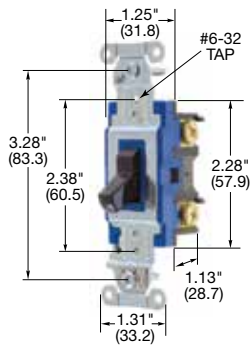

HBL1221IHCS

Hubbell-PRO Hospital Call Switch with Lanyard, 20A, 120/277V AC

Description	Toggle Color	Single Pole	Double Pole	Three Way	Four Way
Toggle, back and side wired.	Gray	HBL1221GHCS	—	—	—
	Ivory	HBL1221IHCS	—	—	—
	White	HBL1221WHCS	—	—	—

Note: See page D-15 for accessories and page D-16 for wallplates.
See page D-22 for technical information.

Dimensions in Inches (mm)

HP Conversion Chart

	120V	208V	240V	277V AC
15A	.5HP	1.5HP	2HP	2HP
20A	1HP	2HP	2HP	2HP