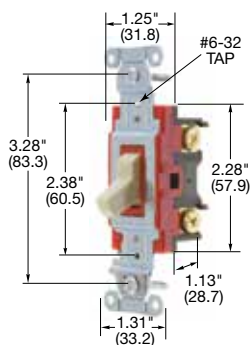

1221I

Hubbell-PRO Heavy Duty Industrial Series, 20A, 120/277V AC

Description	Toggle Color	Single Pole	Double Pole	Three Way	Four Way
Toggle, back and side wired.	Almond	1221AL	1222AL	1223AL	1224AL
	Black	1221BK	1222BK	1223BK	1224BK
	Brown	1221B	1222B	1223B	1224B
	Gray	1221GY	1222GY	1223GY	1224GY
	Ivory	1221I	1222I	1223I	1224I
	Light Almond	1221LA	1222LA	1223LA	1224LA
	Red	1221R	1222R	1223R	1224R
	White	1221W	1222W	1223W	1224W