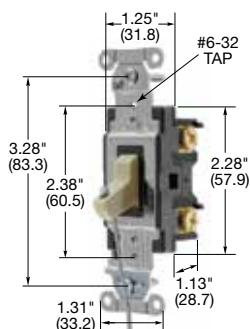

HBL1221IHCS

Hubbell-PRO Hospital Call Switch with Lanyard, 20A, 120/277V AC

Description	Toggle Color	Single Pole	Double Pole	Three Way	Four Way
Toggle, back and side wired.	Gray	HBL1221GHCS	—	—	—
	Ivory	HBL1221IHCS	—	—	—
	White	HBL1221WHCS	—	—	—

Note: See page D-15 for accessories and page D-16 for wallplates.
See page D-22 for technical information.

Dimensions in Inches (mm)

HP Conversion Chart

	120V	208V	240V	277V AC
15A	.5HP	1.5HP	2HP	2HP
20A	1HP	2HP	2HP	2HP