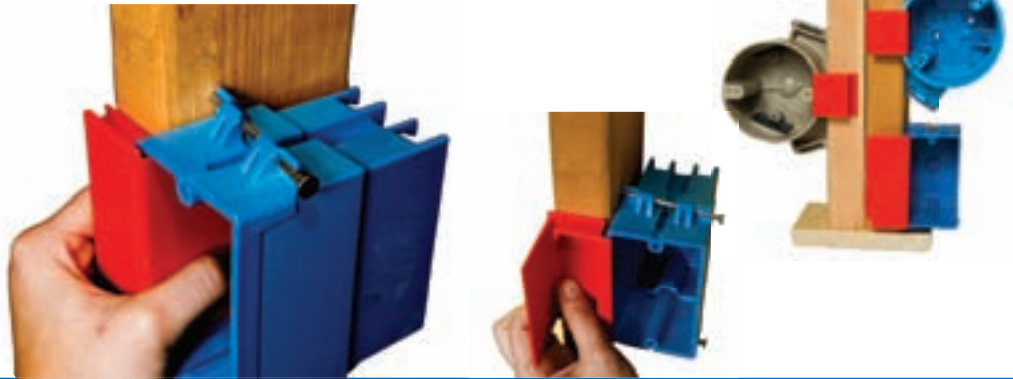

RBI Receptacle Box Installer

The Simple Tool that does a BIG job!

NEW

Part #44050

Part #44058

Features:

- Easy to use. Speeds up installation time and productivity.
- This reusable tool sets all your receptacle boxes perfectly the first time every time.
- The "quick check" feature will let you know immediately if the box is placed correctly.
- Can be used with many different styles of receptacle boxes; both wall and ceiling. Even works on double and triple studs and beams.
- Available in 5/8" and 1/2" sizes and in 3 styles.

RBI Receptacle Box Installer

The Simple Tool that does a BIG job!

NEW

1/2"

Part #44050

5/8"

Part #44058

Features:

- Easy to use. Speeds up installation time and productivity.
- This reusable tool sets all your receptacle boxes perfectly the first time every time.
- The "quick check" feature will let you know immediately if the box is placed correctly.
- Can be used with many different styles of receptacle boxes; both wall and ceiling. Even works on double and triple studs and beams.
- Available in 5/8" and 1/2" sizes and in 3 styles.

WIRE/CABLE

PULLING PARTNER

Your "Racky Yanker!"

NEW

Features

- Pull small wire with just one person
- Guide wire and cable through boxes, fixtures, panels, connectors, and more.
- Stops wire from touching metal edges
- Available in 1/2", 3/4", and 1" sizes