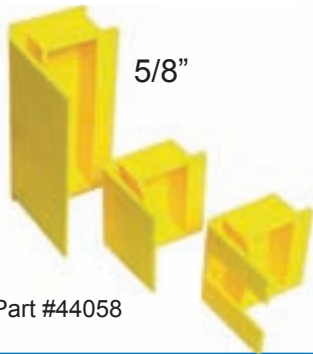

RBI Receptacle Box Installer

The Simple Tool that does a BIG job!

NEW

Part #44050

Part #44058

Features:

- Easy to use. Speeds up installation time and productivity.
- This reusable tool sets all your receptacle boxes perfectly the first time every time.
- The "quick check" feature will let you know immediately if the box is placed correctly.
- Can be used with many different styles of receptacle boxes; both wall and ceiling. Even works on double and triple studs and beams.
- Available in 5/8" and 1/2" sizes and in 3 styles.

WIRE/CABLE

PULLING PARTNER

Your "Racky Yanker!"

NEW

Features

- Pull small wire with just one person
- Guide wire and cable through boxes, fixtures, panels, connectors, and more.
- Stops wire from touching metal edges
- Available in 1/2", 3/4", and 1" sizes

Part #42300

Standard Model

Features:

- Size: 15" x 15"
- Handles up to 500 lbs reels
- Works with wooden and plastic reels

TUG WISE

4 Screw Holes for Easy Attachment

Deluxe Model

Features:

- Size: 21.5" x 21.5"
- Handles up to 1500 lbs reels
- Made of 3/8" thick alluminum alloy
- Built to handle anything

Standard #11931
Deluxe #11932

Ever had a jack-stand kick out on you? An accident like that can lose you a lot of time, and towing a clunky reel trailer behind your vehicle is no faster! Why risk it? Simply attach the Tug-Wise to the base of your reel and be ready to pull cable instantly.