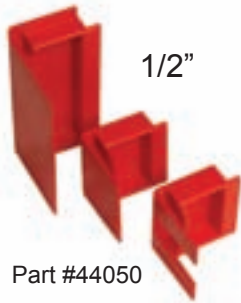

RBI Receptacle Box Installer

The Simple Tool that does a BIG job!

NEW

Part #44050

Part #44058

Features:

- Easy to use. Speeds up installation time and productivity.
- This reusable tool sets all your receptacle boxes perfectly the first time every time.
- The "quick check" feature will let you know immediately if the box is placed correctly.
- Can be used with many different styles of receptacle boxes; both wall and ceiling. Even works on double and triple studs and beams.
- Available in 5/8" and 1/2" sizes and in 3 styles.

WIRE/CABLE

PULLING PARTNER

Your "Racky Yanker!"

NEW

Features

- Pull small wire with just one person
- Guide wire and cable through boxes, fixtures, panels, connectors, and more.
- Stops wire from touching metal edges
- Available in 1/2", 3/4", and 1" sizes

Part #42300

Standard Model

Features:

- Size: 15" x 15"
- Handles up to 500 lbs reels
- Works with wooden and plastic reels

TUG WISE

4 Screw Holes for Easy Attachment

Deluxe Model

Features:

- Size: 21.5" x 21.5"
- Handles up to 1500 lbs reels
- Made of 3/8" thick alluminum alloy
- Built to handle anything

Standard #11931
Deluxe #11932

Ever had a jack-stand kick out on you? An accident like that can lose you a lot of time, and towing a clunky reel trailer behind your vehicle is no faster! Why risk it? Simply attach the Tug-Wise to the base of your reel and be ready to pull cable instantly.