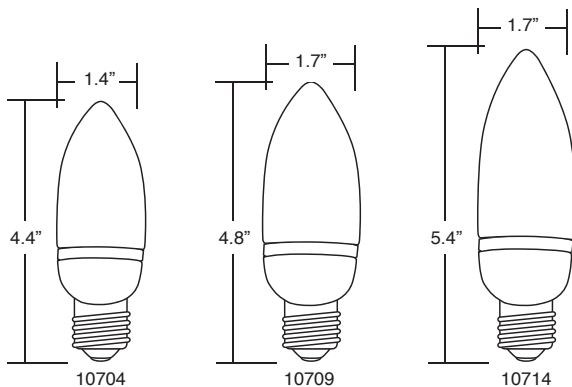

SpringLamp® Compact Fluorescent, NPF

8,000 Hours average rated life

Applications:

Ideal for decorative fixtures.

Replaces Incandescent for:

- + Decorative Fixtures
- + Enclosed Outdoor Fixtures
- + Sconces

Special Application Options: (Ordering Suffix)

- 3100K (31K)
- 4100K (41K)
- 6500K (65K)
- 3500K (35K)
- 5100K (51K)

Features and Benefits

- Long life CFL, 8,000 hour average rated life
- Amalgam technology- provides cooler operating temperatures for consistent performance in any position
- No lead glass- Better lumen maintenance over life of bulb
- 2700°K color temperature closest to incandescent light
- Medium base or candelabra base available
- Replace less often, ideal for hard to reach places
- U.L. Listed for wet locations - use indoors or outdoors
- Quickstart technology - fast run up time