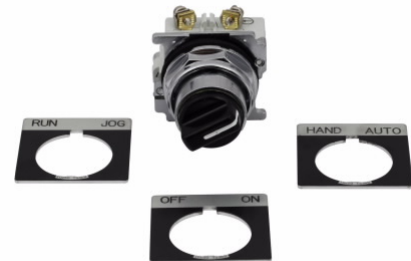

Powering Business Worldwide

pe.eaton.com

30.5 mm, Heavy-Duty, Assembled Selector Switch

10250T20KB-POP

UPC:782114408506

Dimensions:

- **Height:** 3 IN
- **Length:** 7 IN
- **Width:** 6 IN

Weight: .43 LB

Notes: Includes three different legend plates. Point-of-Purchase Packaging.

Warranties:

- 1 year

Specifications:

- **Type:** 30.5 mm, Heavy-Duty
- **Actuator:** Knob
- **Actuator Color:** Black
- **Contact Configuration:** 1NO-1NC
- **Illumination:** Non-illuminated
- **Legend:** OFF/ON HAND/AUTO RUN/JOG
- **Number Of Positions:** Two-position
- **Rating:** NEMA 3, 3R, 4, 4X, 12, 13
- **Series:** 10250T

- CE Marked

Powering Business Worldwide

pe.eaton.com

30.5 mm, Heavy-Duty, Assembled Selector Switch

10250T20KB-POP

UPC:782114408506

Dimensions:

- **Height:** 3 IN
- **Length:** 7 IN
- **Width:** 6 IN

Weight: .43 LB

Notes: Includes three different legend plates. Point-of-Purchase Packaging.

Warranties:

- 1 year

Specifications:

- **Type:** 30.5 mm, Heavy-Duty
- **Actuator:** Knob
- **Actuator Color:** Black
- **Contact Configuration:** 1NO-1NC
- **Illumination:** Non-illuminated
- **Legend:** OFF/ON HAND/AUTO RUN/JOG
- **Number Of Positions:** Two-position
- **Rating:** NEMA 3, 3R, 4, 4X, 12, 13
- **Series:** 10250T