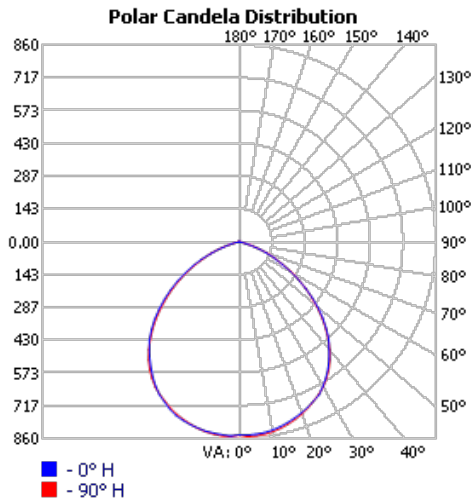

Notes

¹ Nominal correlated color temperature (CCT) per ANSI C78.377-2008.

OLF Outdoor LED Motion Security Floodlight

PHOTOMETRICS

To see complete photometric reports or download .ies files for this product, visit www.lithonia.com

OLF

Lithonia Lighting

LED lighting facts
A Program of the U.S. DOE

Light Output (Lumens)	2159
Watts	25.31
Lumens per Watt (Efficacy)	85.3

Color Accuracy Color Rendering Index (CRI)	70
-----------------------------------------------	----