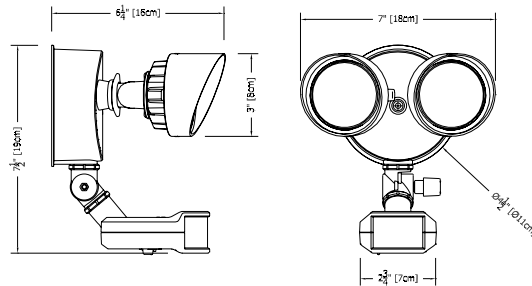

OMS1000 motion detection head with 180-degree detection and up to 70-ft. forward motion detection.

120V driver operates at 60 Hz, 0.255 amps, 25 watts.

Operating temperature -30°C to 40°C.

OPTICS — High-performance LEDs produce 2159 lumens and maintain 70% of light output at 50,000 hours of service. (LED lifespan based on IESNA LM-80-08 results and calculated per IESNA TM-21-11 methodology.)

Removable aluminum visors allow for maximum brightness or “neighbor-friendly” shading. 4000K CCT.

See Lighting Facts labels for specific fixture performance.

INSTALLATION — Designed for wall- or eave-mounting to existing junction box (provided by others). Mount 6-10 feet high for optimum range and detection.

LISTINGS — UL Certified to US and Canadian safety standards for wet-location mounting higher than 4 feet off the ground.

Tested in accordance with IESNA LM-79 and LM-80 standards.

WARRANTY — 5-year limited warranty. Complete warranty terms located at: www.acuitybrands.com/CustomerResources/Terms_and_conditions.aspx

Note: Actual performance may differ as a result of end-user environment and application.

All values are design or typical values, measured under laboratory conditions at 25 °C.

Specifications subject to change without notice.

Outdoor General Purpose

OLF

LED MOTION SECURITY FLOODLIGHT

All dimensions are inches (centimeters) unless otherwise indicated.

ORDERING INFORMATION

Example: OLF 2RH 40K 120 MO BZ

Series	Light Heads	Color Temperature¹	Voltage	Controls	Finish
OLF	2RH 2 heads, round	40K 4000K	120 120V	MO PIR motion detection with photocell	BZ Bronze WH White

Notes

¹ Nominal correlated color temperature (CCT) per ANSI C78.377-2008.