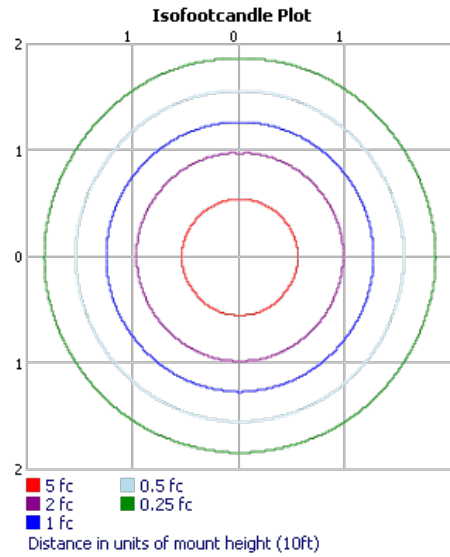

OLF Outdoor LED Motion Security Floodlight

PHOTOMETRICS

To see complete photometric reports or download .ies files for this product, visit www.lithonia.com

OLF

Lithonia Lighting

LED lighting facts
A Program of the U.S. DOE

Light Output (Lumens)	2159
Watts	25.31
Lumens per Watt (Efficacy)	85.3

Color Accuracy Color Rendering Index (CRI)	70

Light Color
Correlated Color Temperature (CCT) **4000 (Bright White)**

2700K 3000K 4500K 6500K

All results are according to IESNA LM-79-2008: Approved Method for the Electrical and Photometric Testing of Solid-State Lighting. The U.S. Department of Energy (DOE) verifies product test data and results.

Visit www.lightingfacts.com for the Label Reference Guide.

Registration Number: NJSM-Z188GO (6/10/2015)
Model Number: OLF 2RH 40K 120 XX
Type: Luminaire - Other