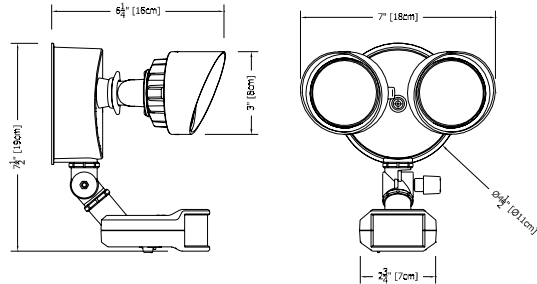

Outdoor General Purpose

OLF

LED MOTION SECURITY FLOODLIGHT

All dimensions are inches (centimeters) unless otherwise indicated.

ORDERING INFORMATION

Example: OLF 2RH 40K 120 MO BZ

| Series | Light Heads | Color Temperature ¹ | Voltage | Controls | Finish |
|--------|--------------------|--------------------------------|----------|--|-----------------------|
| OLF | 2RH 2 heads, round | 40K 4000K | 120 120V | MO PIR motion detection with photocell | BZ Bronze WH White |