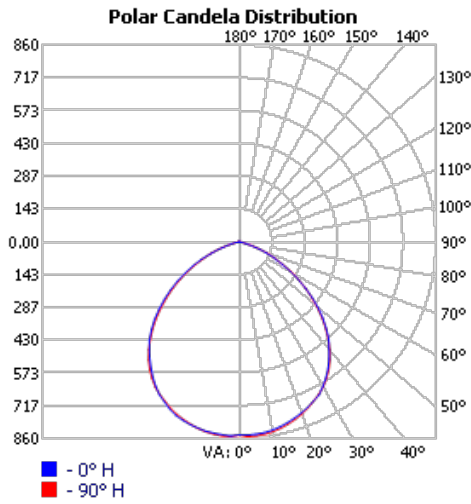

Notes

¹ Nominal correlated color temperature (CCT) per ANSI C78.377-2008.

OLF Outdoor LED Motion Security Floodlight

PHOTOMETRICS

To see complete photometric reports or download .ies files for this product, visit www.lithonia.com

OLF

Lithonia Lighting

LED lighting facts
A Program of the U.S. DOE

| | |
|----------------------------|-------|
| Light Output (Lumens) | 2159 |
| Watts | 25.31 |
| Lumens per Watt (Efficacy) | 85.3 |

| | |
|---|----|
| Color Accuracy Color Rendering Index (CRI) | 70 |
|---|----|