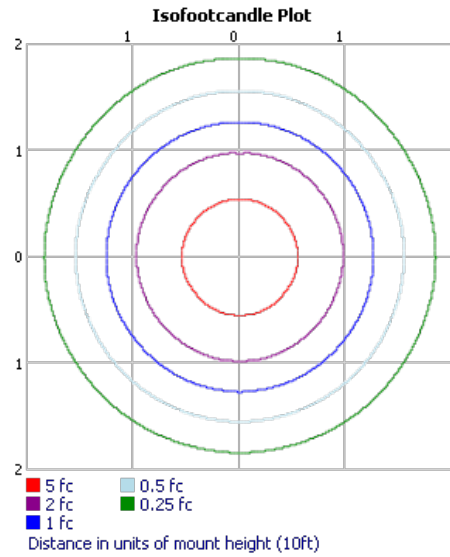

OLF

Lithonia Lighting

LED lighting facts
A Program of the U.S. DOE

Light Output (Lumens) 2159
Watts 25.31
Lumens per Watt (Efficacy) 85.3

Color Accuracy
Color Rendering Index (CRI) 70

Light Color
Correlated Color Temperature (CCT) **4000 (Bright White)**