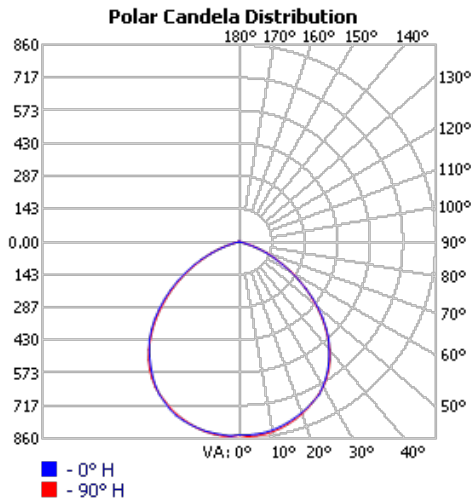

Outdoor General Purpose

OLF

LED MOTION SECURITY FLOODLIGHT

All dimensions are inches (centimeters) unless otherwise indicated.

ORDERING INFORMATION

Example: OLF 2RH 40K 120 MO BZ

| Series | Light Heads | Color Temperature ¹ | Voltage | Controls | Finish |
|--------|--------------------|--------------------------------|----------|--|-----------------------|
| OLF | 2RH 2 heads, round | 40K 4000K | 120 120V | MO PIR motion detection with photocell | BZ Bronze WH White |

Notes

¹ Nominal correlated color temperature (CCT) per ANSI C78.377-2008.

OLF Outdoor LED Motion Security Floodlight

PHOTOMETRICS

To see complete photometric reports or download .ies files for this product, visit www.lithonia.com

OLF

Lithonia Lighting

LED lighting facts
A Program of the U.S. DOE

Light Output (Lumens) 2159
Watts 25.31
Lumens per Watt (Efficacy) 85.3

Color Accuracy
Color Rendering Index (CRI) 70

Light Color
Correlated Color Temperature (CCT) **4000 (Bright White)**