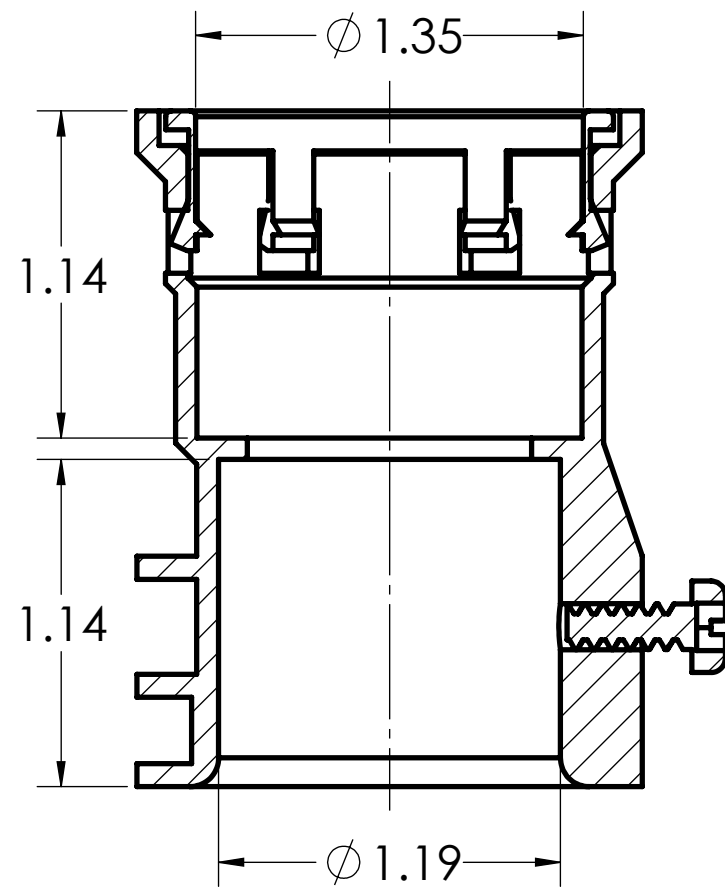

DIMENSIONS SHOWN ARE FOR REFERENCE AND ARE SUBJECT TO CHANGE WITHOUT NOTICE

IPEX Technologies Inc.

PART DESCRIPTION
KTC20 1" PVC CONNECTOR ENT TO EMT KWIKON

<i>PRODUCT CODE:</i> 089014	<i>UNIT: INCHES UNLESS DUAL DIMENSION: INCH [METRIC]</i>	<i>SCALE:</i> NTS
<i>DRAWN:</i> B.T.		