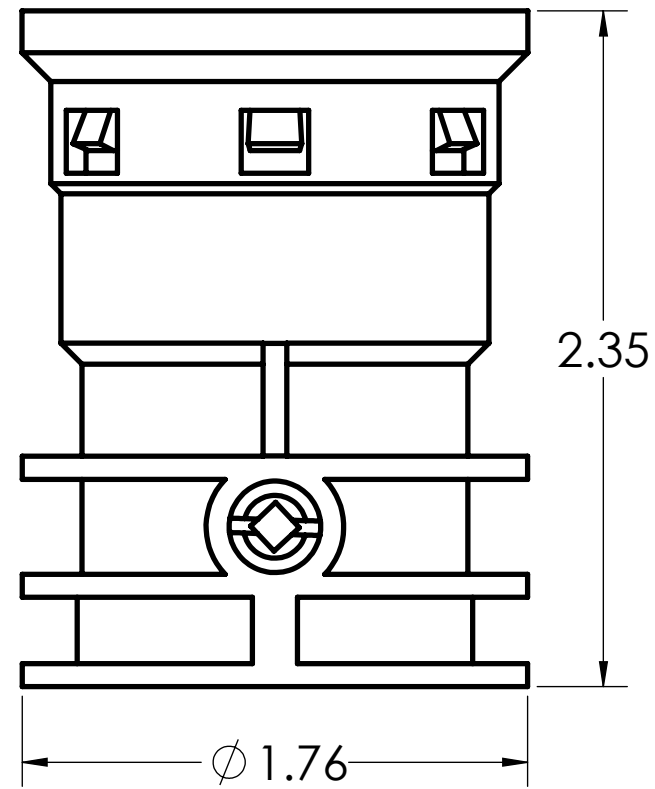

DIMENSIONS SHOWN ARE FOR REFERENCE AND ARE SUBJECT TO CHANGE WITHOUT NOTICE

IPEX Technologies Inc.

PART DESCRIPTION
KTC20 1" PVC CONNECTOR ENT TO EMT KWIKON

<i>PRODUCT CODE:</i> 089014	<i>UNIT: INCHES UNLESS DUAL DIMENSION: INCH [METRIC]</i>	<i>SCALE:</i> NTS
<i>DRAWN:</i> B.T.		