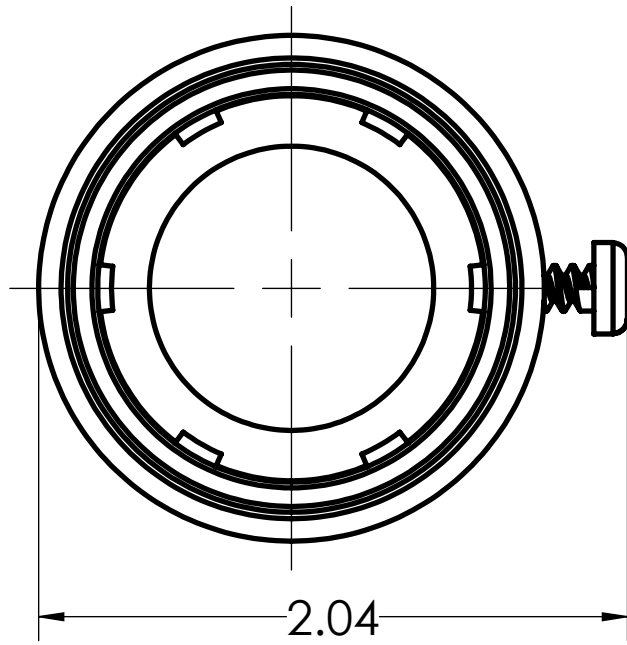

DIMENSIONS SHOWN ARE FOR REFERENCE AND ARE SUBJECT TO CHANGE WITHOUT NOTICE

IPEX Technologies Inc.

PART DESCRIPTION
KTC20 1" PVC CONNECTOR ENT TO EMT KWIKON

<i>PRODUCT CODE:</i> 089014	<i>UNIT: INCHES UNLESS DUAL DIMENSION: INCH [METRIC]</i>	<i>SCALE:</i> NTS
<i>DRAWN:</i> B.T.		