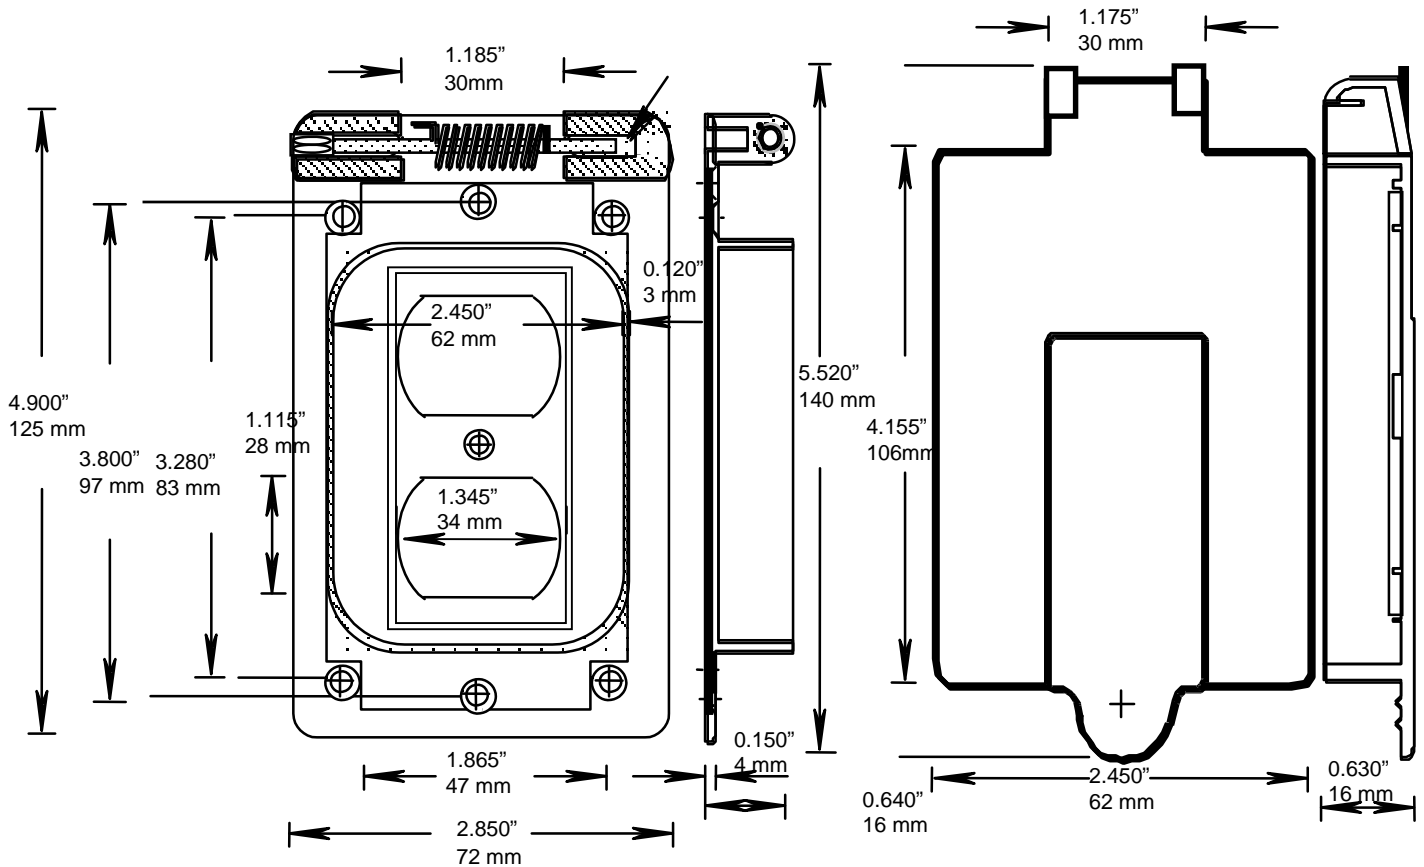

**RIGID PVC CONDUIT FITTINGS - KRALOY**

**WDR15/10 SINGLE GANG DUPLEX  
RECEPTACLE COVERS**

**ISSUE DATE:**

**DATE D'EMISSION:** 2007 06 30

**SUPERCEDES:**

**REPLACE:** 2002 01 15

PRODUCT CODE	PART NUMBER
078843	WDR15/10 (WHT)
078901	WDR15/10
178049	WDR15/10 (BULK)

**PARTS LIST:**

- 072837 (1), W SERIES BASE GASKET
- 072836 (1), W SERIES COVER GASKET
- 172652 (4), 6-32 X 17/32 QUADREX SCREWS
- 072544 (1), BRASS HINGE PINS
- 072548 (1), TORSION SPRING

**RIGID PVC CONDUIT FITTINGS - KRALOY**

**WDR15/10 SINGLE GANG DUPLEX  
RECEPTACLE COVERS**

**ISSUE DATE:**  
**DATE D'EMISSION:** 2007 06 30

**SUPERCEDES:**  
**REPLACE:** 2002 01 15

PRODUCT CODE	PART NUMBER
078843	WDR15/10 (WHT)
078901	WDR15/10
178049	WDR15/10 (BULK)

**PARTS LIST:**

- 072837 (1), W SERIES BASE GASKET
- 072836 (1), W SERIES COVER GASKET
- 172652 (4), 6-32 X 17/32 QUADREX SCREWS
- 072544 (1), BRASS HINGE PINS
- 072548 (1), TORSION SPRING