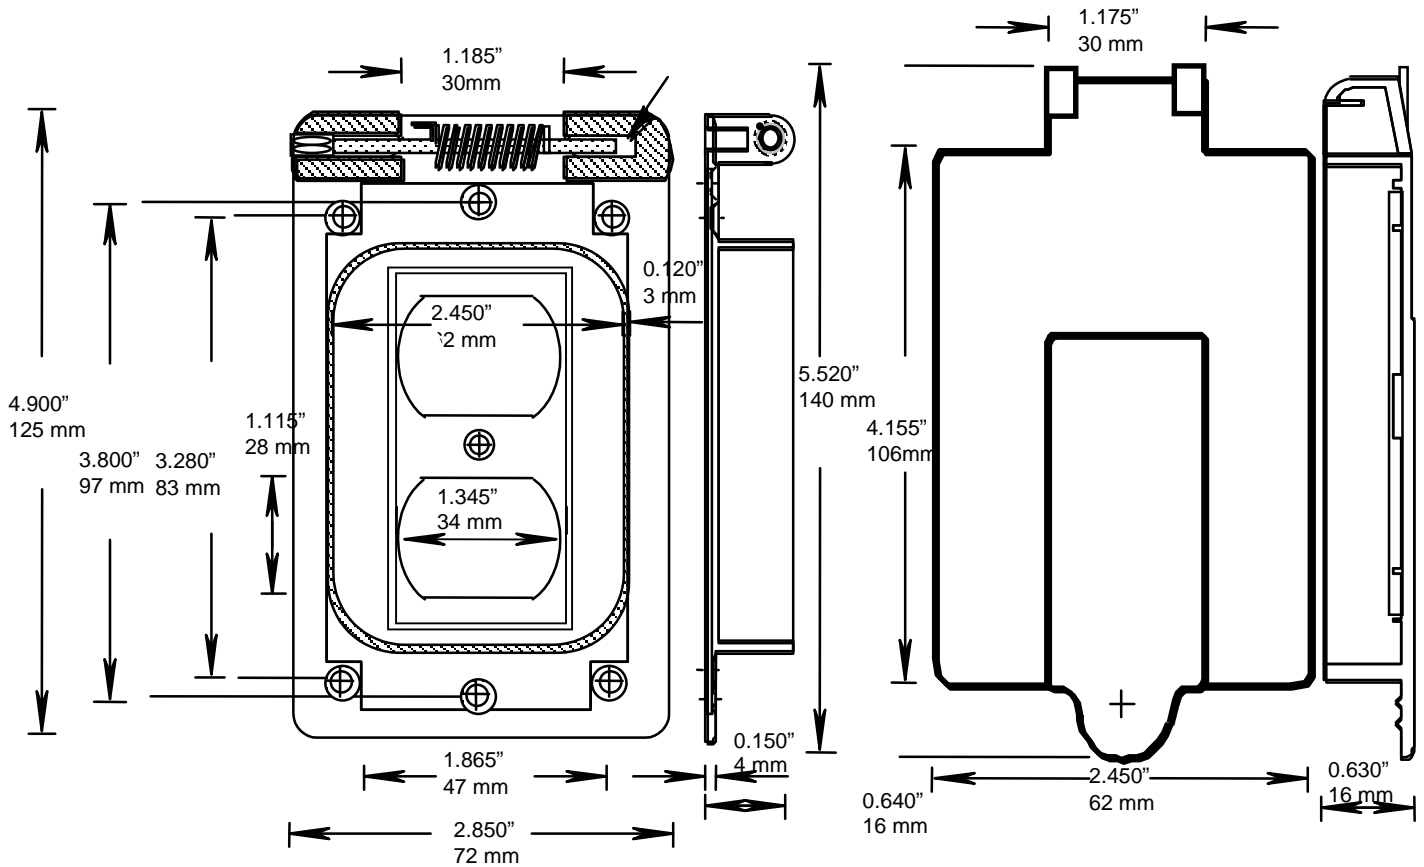

CSA, UL

RIGID PVC CONDUIT FITTINGS - KRALOY

WDR15/10 SINGLE GANG DUPLEX
RECEPTACLE COVERS

ISSUE DATE:

DATE D'EMISSION: 2007 06 30

SUPERCEDES:

REPLACE: 2002 01 15

2

PRODUCT CODE	PART NUMBER
078843	WDR15/10 (WHT)
078901	WDR15/10
178049	WDR15/10 (BULK)

PARTS LIST:

072837 (1), W SERIES BASE GASKET

072836 (1), W SERIES COVER GASKET

172652 (4), 6-32 X 17/32 QUADREX SCREWS

072544 (1), BRASS HINGE PINS

072548 (1), TORSION SPRING

CSA, UL

RIGID PVC CONDUIT FITTINGS - KRALOY

WDR15/10 SINGLE GANG DUPLEX
RECEPTACLE COVERS

ISSUE DATE:

DATE D'EMISSION: 2007 06 30

SUPERCEDES:

REPLACE: 2002 01 15

PRODUCT CODE	PART NUMBER
078843	WDR15/10 (WHT)
078901	WDR15/10
178049	WDR15/10 (BULK)

PARTS LIST:

072837 (1), W SERIES BASE GASKET

072836 (1), W SERIES COVER GASKET

172652 (4), 6-32 X 17/32 QUADREX SCREWS