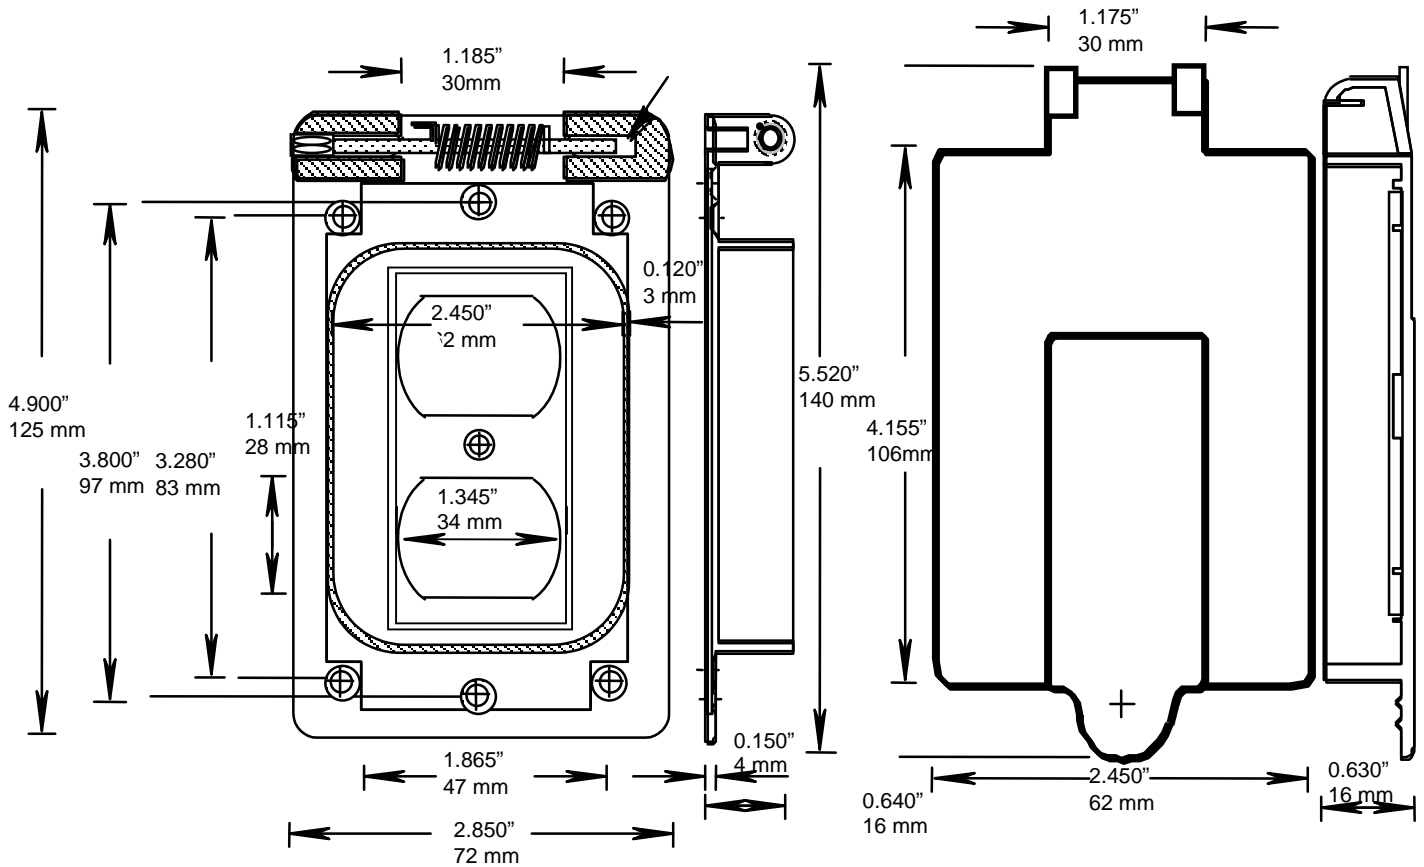

CSA, UL

RIGID PVC CONDUIT FITTINGS - KRALOY

WDR15/10 SINGLE GANG DUPLEX
RECEPTACLE COVERS

ISSUE DATE:

DATE D'EMISSION: 2007 06 30

SUPERCEDES:

REPLACE: 2002 01 15

2

| PRODUCT CODE | PART NUMBER |
|--------------|-----------------|
| 078843 | WDR15/10 (WHT) |
| 078901 | WDR15/10 |
| 178049 | WDR15/10 (BULK) |

PARTS LIST:

072837 (1), W SERIES BASE GASKET

072836 (1), W SERIES COVER GASKET

172652 (4), 6-32 X 17/32 QUADREX SCREWS

072544 (1), BRASS HINGE PINS

072548 (1), TORSION SPRING

CSA, UL

RIGID PVC CONDUIT FITTINGS - KRALOY

WDR15/10 SINGLE GANG DUPLEX
RECEPTACLE COVERS

ISSUE DATE:

DATE D'EMISSION: 2007 06 30

SUPERCEDES:

REPLACE: 2002 01 15

2

| PRODUCT CODE | PART NUMBER |
|--------------|-----------------|
| 078843 | WDR15/10 (WHT) |
| 078901 | WDR15/10 |
| 178049 | WDR15/10 (BULK) |

PARTS LIST:

072837 (1), W SERIES BASE GASKET