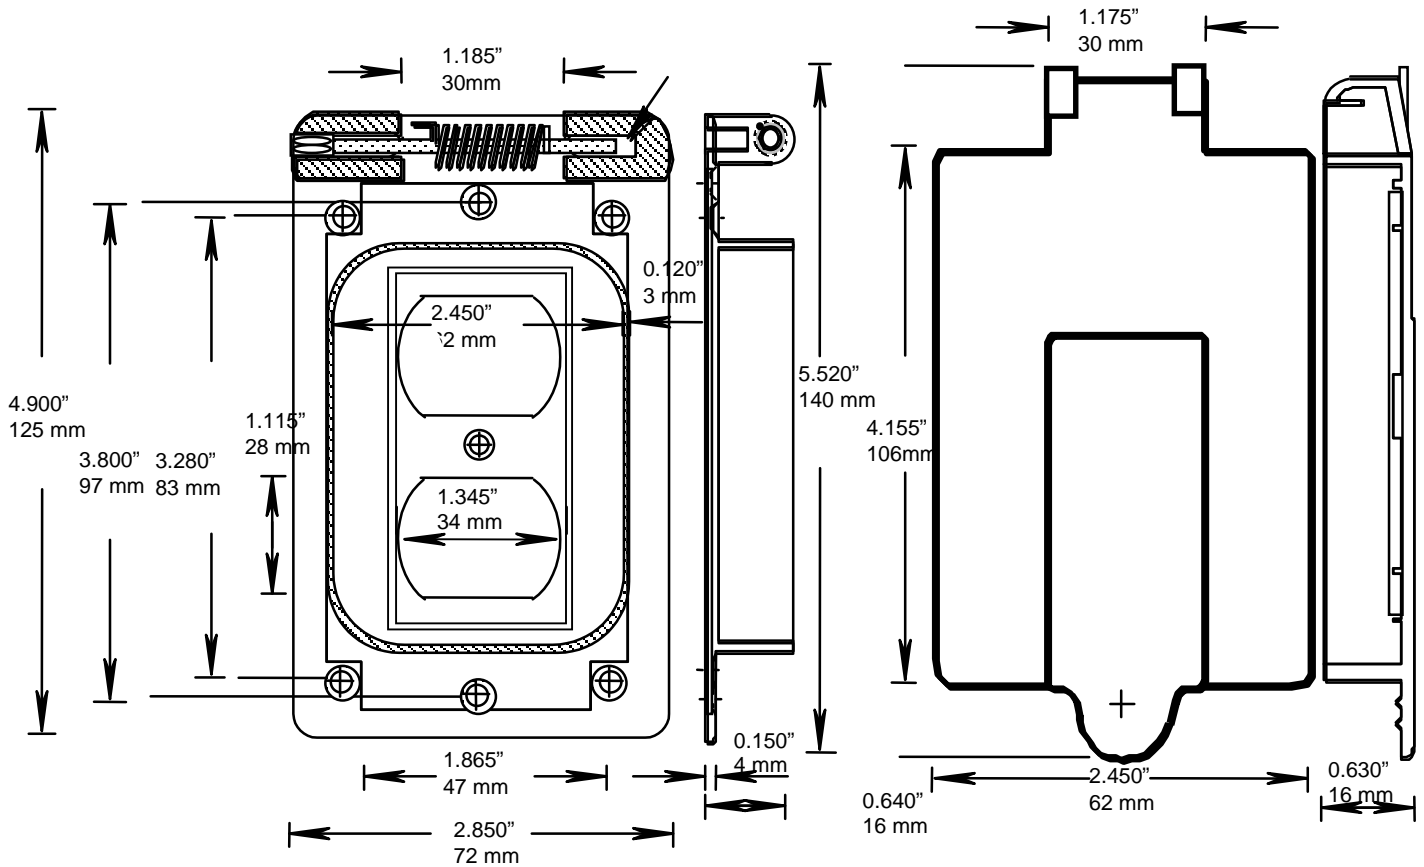

PRODUCT CODE	PART NUMBER
078843	WDR15/10 (WHT)
078901	WDR15/10
178049	WDR15/10 (BULK)

PARTS LIST:

072837 (1), W SERIES BASE GASKET

072836 (1), W SERIES COVER GASKET

172652 (4), 6-32 X 17/32 QUADREX SCREWS

072544 (1), BRASS HINGE PINS

072548 (1), TORSION SPRING

CSA, UL

RIGID PVC CONDUIT FITTINGS - KRALOY

WDR15/10 SINGLE GANG DUPLEX
RECEPTACLE COVERS

ISSUE DATE:

DATE D'EMISSION: 2007 06 30

SUPERCEDES:

REPLACE: 2002 01 15

PRODUCT CODE	PART NUMBER
078843	WDR15/10 (WHT)
078901	WDR15/10
178049	WDR15/10 (BULK)

PARTS LIST:

072837 (1), W SERIES BASE GASKET

072836 (1), W SERIES COVER GASKET

172652 (4), 6-32 X 17/32 QUADREX SCREWS