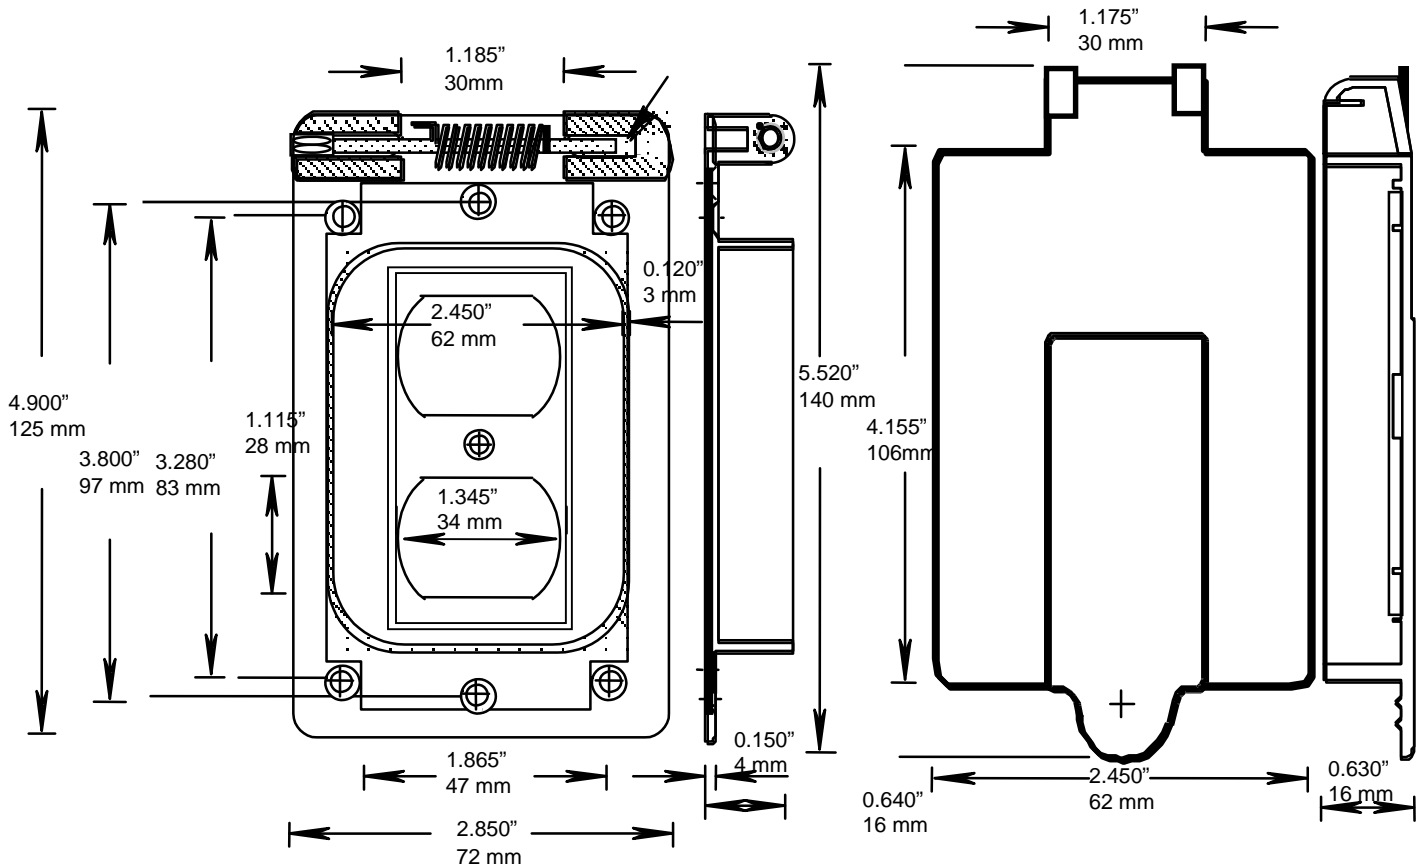

**RIGID PVC CONDUIT FITTINGS - KRALOY**

**WDR15/10 SINGLE GANG DUPLEX  
RECEPTACLE COVERS**

**ISSUE DATE:**

**DATE D'EMISSION:** 2007 06 30

**SUPERCEDES:**

**REPLACE:** 2002 01 15

PRODUCT CODE	PART NUMBER
078843	WDR15/10 (WHT)
078901	WDR15/10
178049	WDR15/10 (BULK)

**PARTS LIST:**

- 072837 (1), W SERIES BASE GASKET
- 072836 (1), W SERIES COVER GASKET
- 172652 (4), 6-32 X 17/32 QUADREX SCREWS
- 072544 (1), BRASS HINGE PINS
- 072548 (1), TORSION SPRING

**RIGID PVC CONDUIT FITTINGS - KRALOY**

**WDR15/10 SINGLE GANG DUPLEX  
RECEPTACLE COVERS**

**ISSUE DATE:**  
**DATE D'EMISSION:** 2007 06 30

**SUPERCEDES:**  
**REPLACE:** 2002 01 15

PRODUCT CODE	PART NUMBER
078843	WDR15/10 (WHT)
078901	WDR15/10
178049	WDR15/10 (BULK)

**PARTS LIST:**

- 072837 (1), W SERIES BASE GASKET
- 072836 (1), W SERIES COVER GASKET
- 172652 (4), 6-32 X 17/32 QUADREX SCREWS
- 072544 (1), BRASS HINGE PINS
- 072548 (1), TORSION SPRING