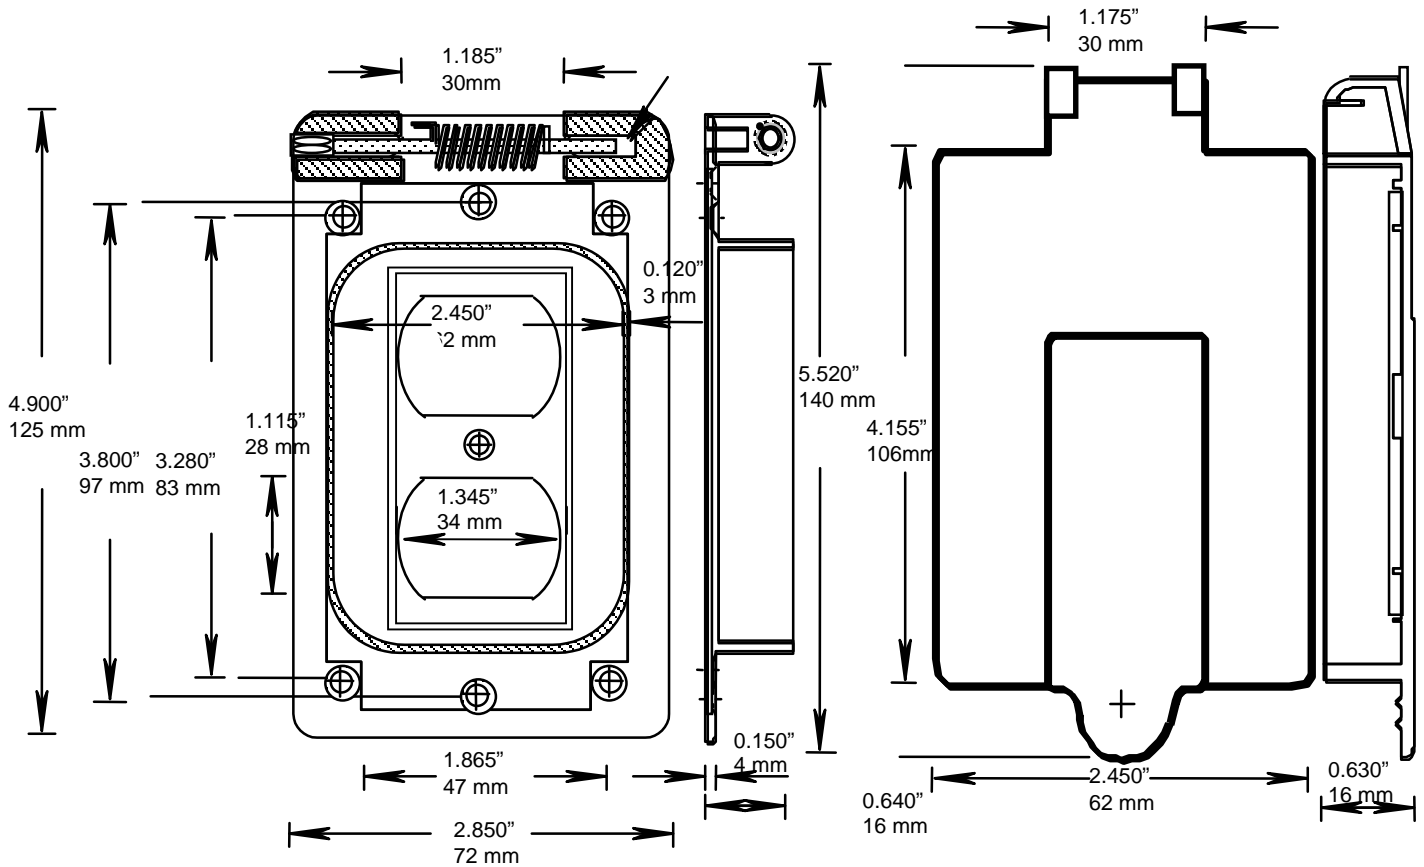

| PRODUCT CODE | PART NUMBER |
|--------------|-----------------|
| 078843 | WDR15/10 (WHT) |
| 078901 | WDR15/10 |
| 178049 | WDR15/10 (BULK) |

PARTS LIST:

072837 (1), W SERIES BASE GASKET

072836 (1), W SERIES COVER GASKET

172652 (4), 6-32 X 17/32 QUADREX SCREWS

072544 (1), BRASS HINGE PINS

072548 (1), TORSION SPRING

CSA, UL

RIGID PVC CONDUIT FITTINGS - KRALOY

WDR15/10 SINGLE GANG DUPLEX
RECEPTACLE COVERS

ISSUE DATE:

DATE D'EMISSION: 2007 06 30

SUPERCEDES:

REPLACE: 2002 01 15

2

| PRODUCT CODE | PART NUMBER |
|--------------|-----------------|
| 078843 | WDR15/10 (WHT) |
| 078901 | WDR15/10 |
| 178049 | WDR15/10 (BULK) |

PARTS LIST:

072837 (1), W SERIES BASE GASKET