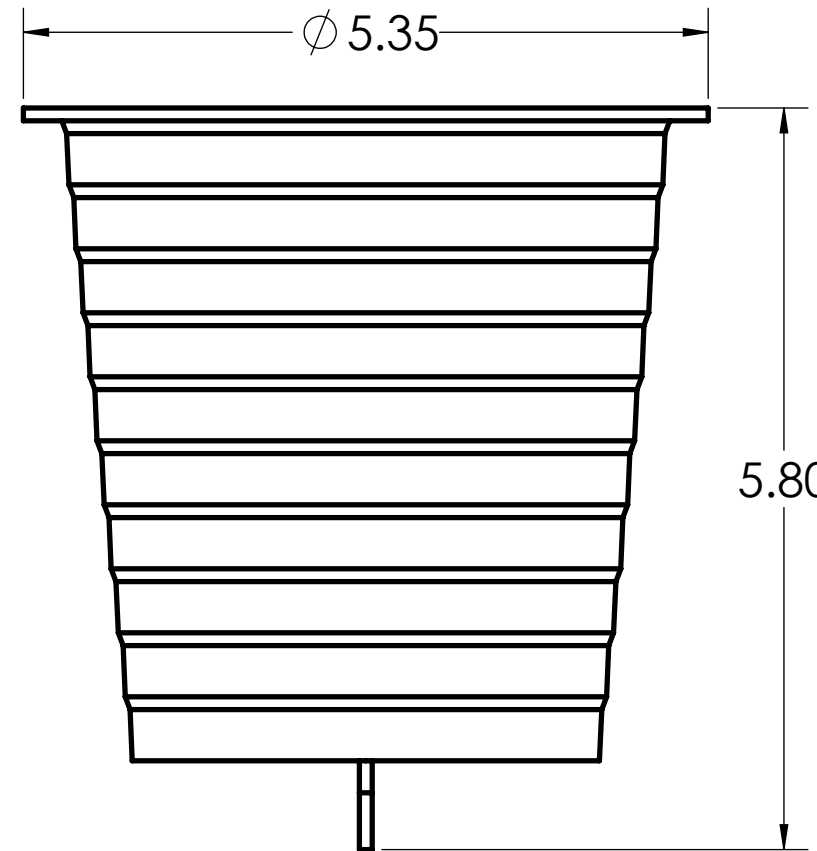

DIMENSIONS SHOWN ARE FOR REFERENCE AND ARE SUBJECT TO CHANGE WITHOUT NOTICE		
Kraloy, a Division of Multi Fittings Corp. under license		
PART DESCRIPTION UTP40 4" PE TAPERED PLUG KRALOY		
PRODUCT CODE: 078427	UNIT: INCHES UNLESS DUAL DIMENSION: INCH [METRIC]	SCALE: NTS
DRAWN:	J.C.	