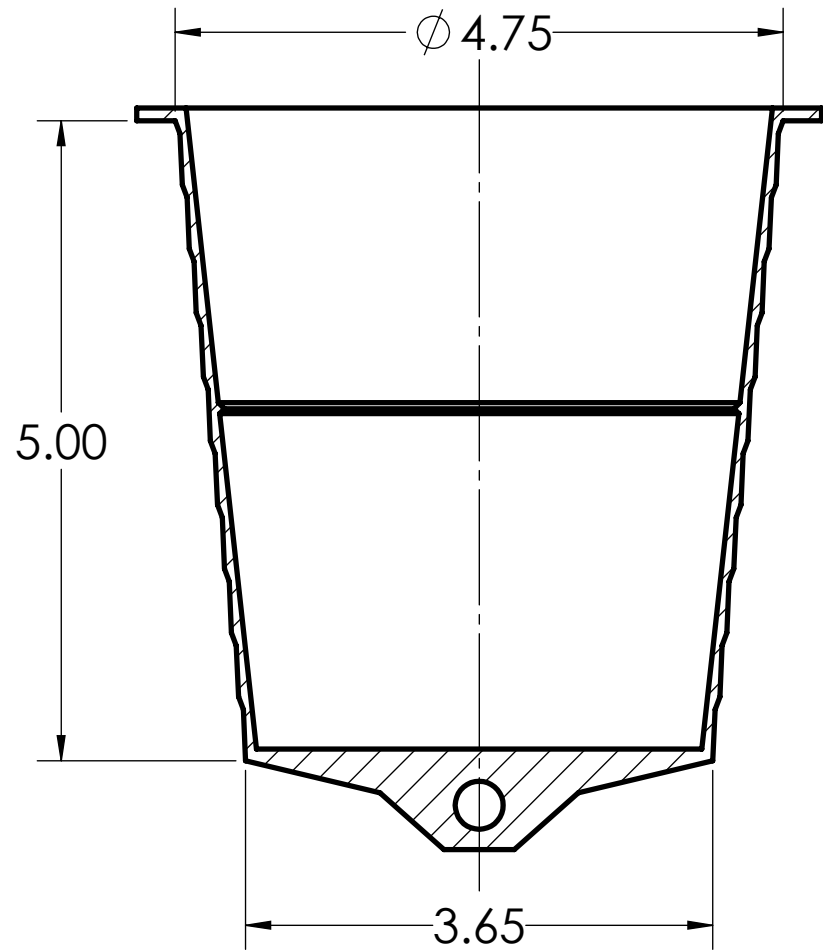

DIMENSIONS SHOWN ARE FOR REFERENCE AND ARE SUBJECT TO CHANGE WITHOUT NOTICE		
Kraloy, a Division of Multi Fittings Corp. under license		
PART DESCRIPTION UTP40 4" PE TAPERED PLUG KRALOY		
PRODUCT CODE: 078427	UNIT: INCHES UNLESS DUAL DIMENSION: INCH [METRIC]	SCALE: NTS
DRAWN:	J.C.	