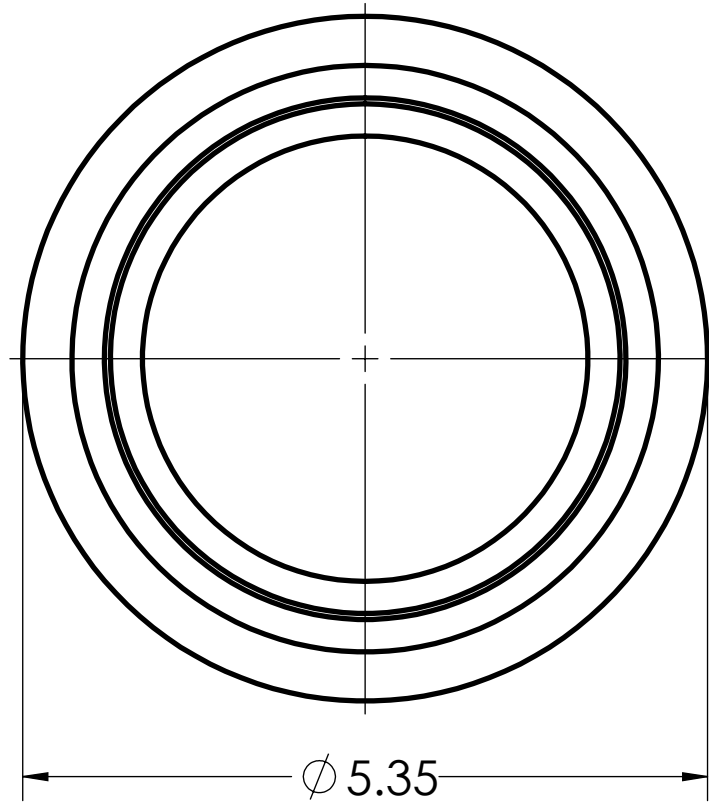

DIMENSIONS SHOWN ARE FOR REFERENCE AND ARE SUBJECT TO CHANGE WITHOUT NOTICE		
Kraloy, a Division of Multi Fittings Corp. under license		
PART DESCRIPTION UTP40 4" PE TAPERED PLUG KRALOY		
PRODUCT CODE: 078427	UNIT: INCHES UNLESS DUAL DIMENSION: INCH [METRIC]	SCALE: NTS
DRAWN:	J.C.	