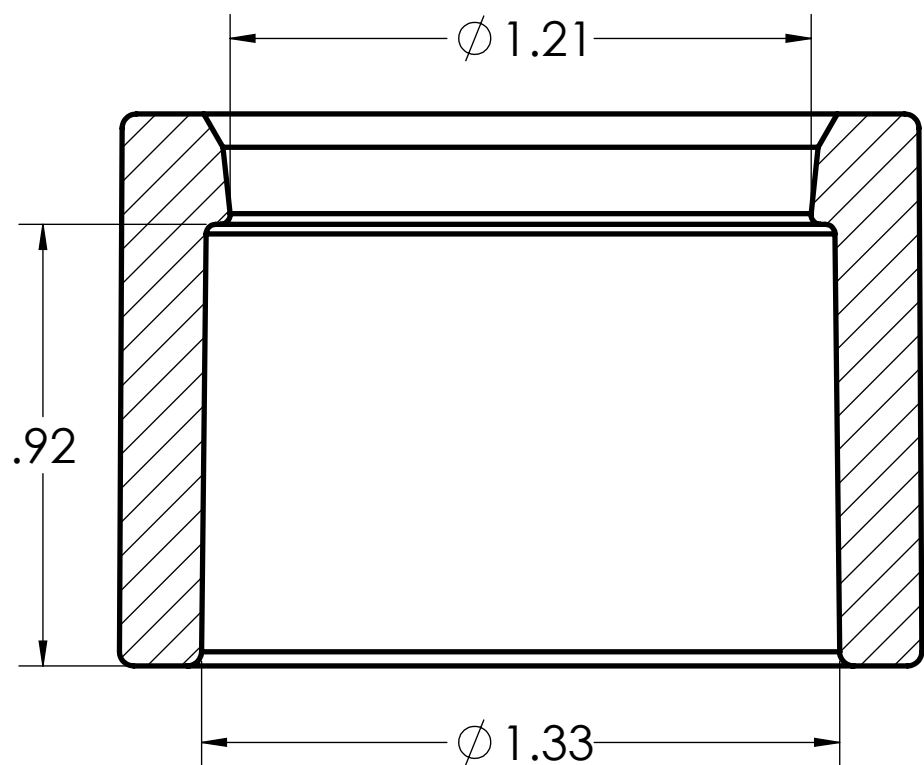

DIMENSIONS SHOWN ARE FOR REFERENCE AND ARE SUBJECT TO CHANGE WITHOUT NOTICE		
<b>Kraloy, a Division of Multi Fittings Corp.</b> under license		
PART DESCRIPTION MR1210 1 1/4"x1" PVC RED. BUSHING KRALOY		
PRODUCT CODE: 078357	UNIT: INCHES UNLESS DUAL DIMENSION: INCH [METRIC]	SCALE: NTS
DRAWN:	A.R.	