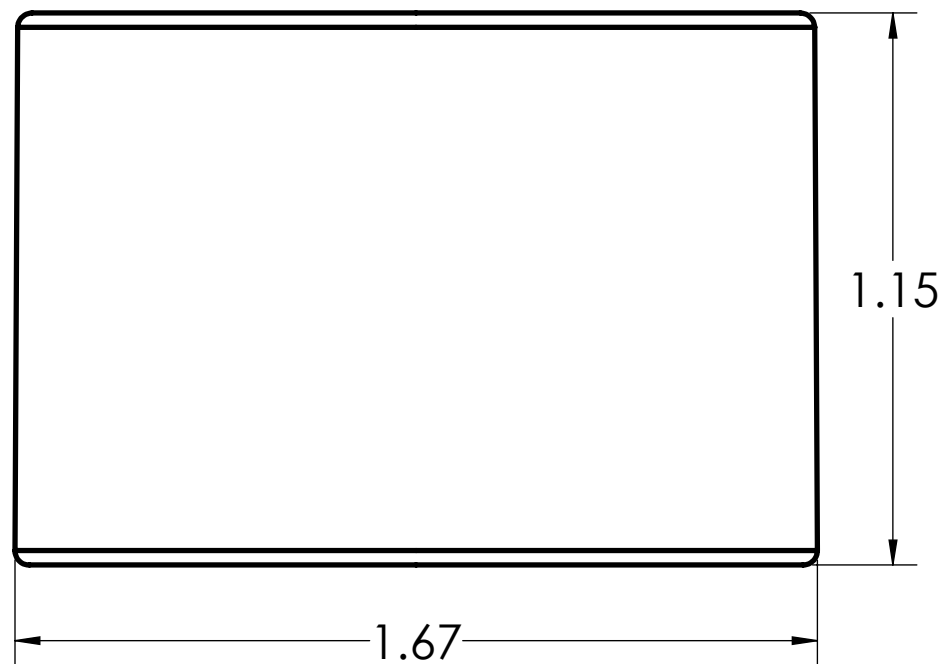

DIMENSIONS SHOWN ARE FOR REFERENCE AND ARE SUBJECT TO CHANGE WITHOUT NOTICE		
<b>Kraloy, a Division of Multi Fittings Corp.</b> under license		
PART DESCRIPTION MR1210 1 1/4"x1" PVC RED. BUSHING KRALOY		
PRODUCT CODE: 078357	UNIT: INCHES UNLESS DUAL DIMENSION: INCH [METRIC]	SCALE: NTS
DRAWN:	A.R.	